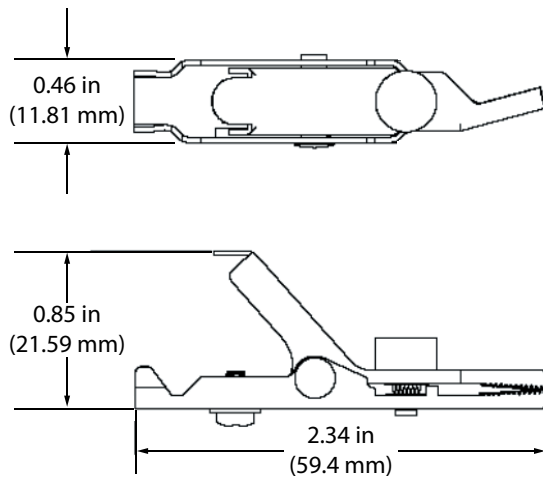

## Features:

- Current Max - 5 A
- Max Jaw Opening: 1 inch (25.4 mm)
- Materials: Nickel Plated Silver w/Brass Screw, Nut, and Washer
- RoHS 2 Compliant

## Measurement Drawing: *(not to scale)*

## Description:

*The CTM-25182 is a small angled nose telecom clip with a bed of nails to pierce insulation in wires.*