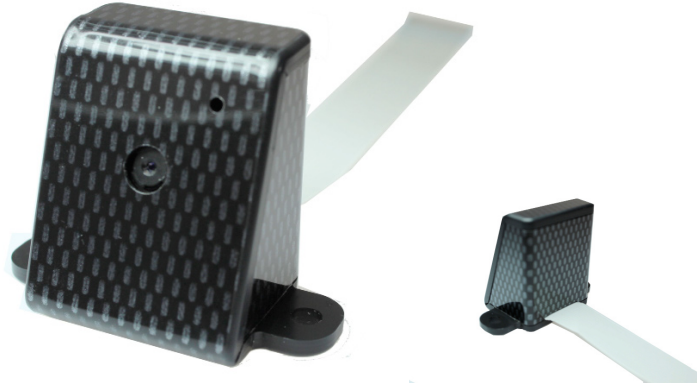

### Pi Camera Enclosures

No screws, no glue – just add your **Raspberry Pi** Camera!

- Designed to house the **Pi Camera** via clip-in grooves - **NO SCREWS REQUIRED!**
- All cut-outs are pre-cut into the case - **NO MODS REQUIRED!**
- Wall mountable
- **High Gloss Finish**

#### Material:

- Thickness 3mm: HB Rated
- Coloured Materials: High Impact Polystyrene (HIPS)
- Carbon Fibre Finish: Acrylic Capped ABS

CB PART NO.	COLOURS
CBRPC-WHT-NL	White
CBRPC-CAR-NL	Carbon Fibre
CBRPC-BLK-NL	Black
CBRPC-CLR-NL	Crystal Clear