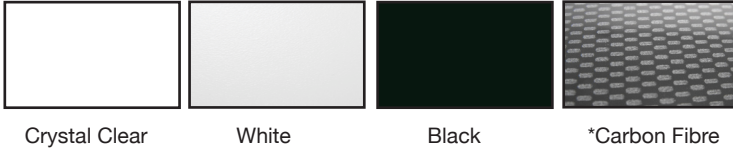

White

Black

*Carbon Fibre

CB PART NO.	COLOURS
CBRPC-WHT-NL	White
CBRPC-CAR-NL	Carbon Fibre
CBRPC-BLK-NL	Black
CBRPC-CLR-NL	Crystal Clear

Available in a range of colours: Gloss Finish

Crystal Clear