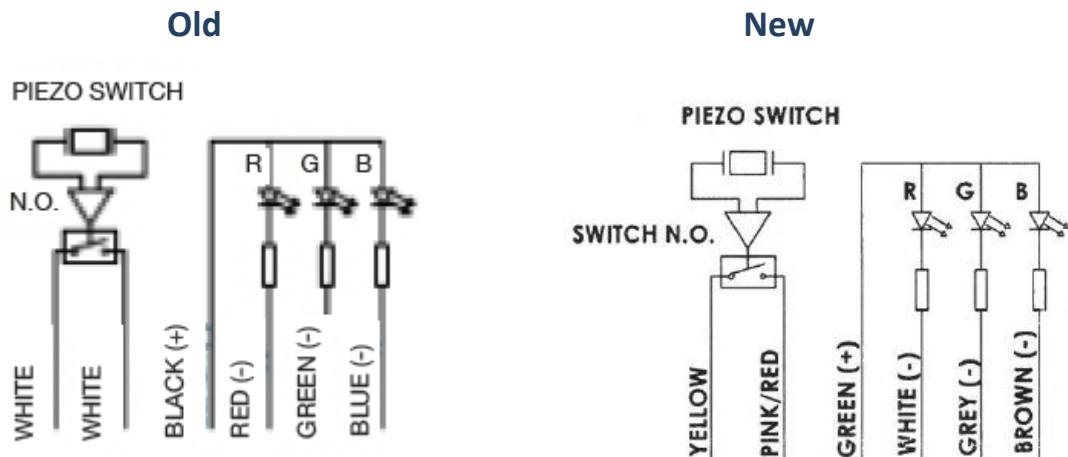

Affected Products:

- CPS22IF-PLWH-12RGB
- CPS22IF-PLWH-24RGB

Details of Change:

- Switch housing has been extended by 5mm to 25mm due to the addition of a grey plastic ring
- Wire colours have been changed as follows: