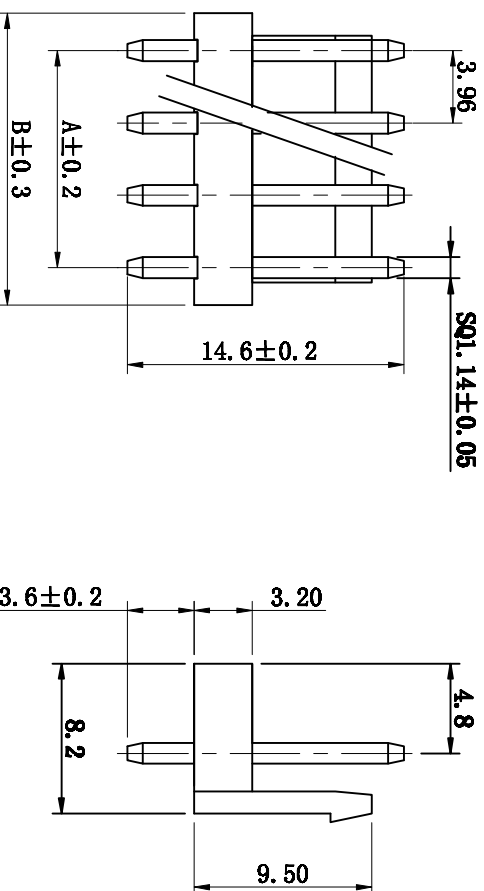

### SPECIFICATION

Current rating: 5A AC/DC  
 Voltage rating: 250V AC/DC  
 Contact resistance: 20m Ω max.  
 Withstand voltage: 1500V AC/min.  
 Insulation resistance: 1000M Ω/min.  
 Temperature range: -25℃~+85℃

**Material:**

Part No:2~12  
 Post:Brass, Tin/plated  
 Base:Nylon66 UL94V-0 or V-2

Poles	Part NO.	Dimension (mm)	
		A	B
2	3962S-2P	3.96	7.92
3	3962S-3P	7.92	11.88
4	3962S-4P	11.88	15.84
5	3962S-5P	15.84	19.80
6	3962S-6P	19.80	23.76
7	3962S-7P	23.76	27.72
8	3962S-8P	27.72	31.68
9	3962S-9P	31.68	35.64
10	3962S-10P	35.64	39.60
11	3962S-11P	39.60	43.56
12	3962S-12P	43.56	47.52
13	3962S-13P	47.52	51.48
14	3962S-14P	51.48	55.44
15	3962S-15P	55.44	59.40

**TOLERANCE TABLE**

.0	±0.30
.00	±0.20
.000	±0.05

APPROVED:	DATE:	TITLE: 3962S-XP			
CHECKED:	DATE:	CLIENT P/N /			
DRAMN:	DATE:	UNIT	SCALE	Free	REV. A
LYF	2008-04-07	mm	3962-0020		WD000

**深圳市灿科盟实业有限公司**  
 CHANKEMENG INDUSTRY CO., LTD