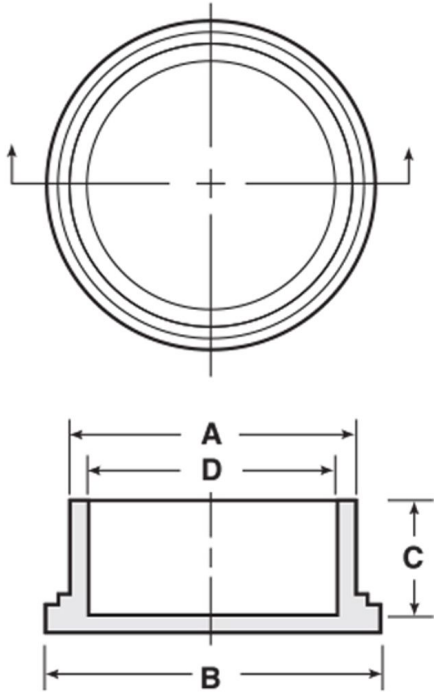

EP-20 Threaded Connector Plug [↗](#)

Caplugs

Manufacturer Description

The EP series plugs for threaded connectors are designed for easy application and removal in areas not accessible. They can be installed to fit threaded or smooth cylindrical surfaces.

EP-20 Specifications

Manufacturer	Caplugs
Series	EP
Housing Material	Polyethylene (PE)
Shell Material	Low-Density Polyethylene (LDPE)
Color	Yellow
Diameter	35.56 mm
Length	16.002 mm
Thread Size	1-1/4 -18
Unit Weight	0.104778 oz
Part # Aliases	113301KB

Export and Environmental Classification

ECCN	EAR99
USHTS	3923500000
TARIC	8536699099
CNHTS	8538900000
RoHS Compliant	Yes

Product Diagram

Diameter Table

Item #	To Plug Nominal Thread Size	Dim A (In)	Dim B (In)	Dim C (In)	Dim D (In)
EP-8	1/2 - 28	0.483	0.67	0.63	0.41
EP-10	5/8 - 24	0.595	0.75	0.63	0.53
EP-12	3/4 - 20	0.715	0.86	0.63	0.66
EP-14	7/8 - 20	0.845	1.03	0.63	0.79
EP-16	1 - 20	0.963	1.12	0.63	0.89
EP-18	1-1/8 - 18	1.088	1.25	0.63	1.03
EP-20	1-1/4 - 18	1.215	1.40	0.63	1.15
EP-22	1-3/8 - 18	1.340	1.50	0.63	1.27
EP-24	1-1/2 - 18	1.460	1.64	0.63	1.39
EP-25	1-5/8 - 16	1.580	1.81	0.63	1.54