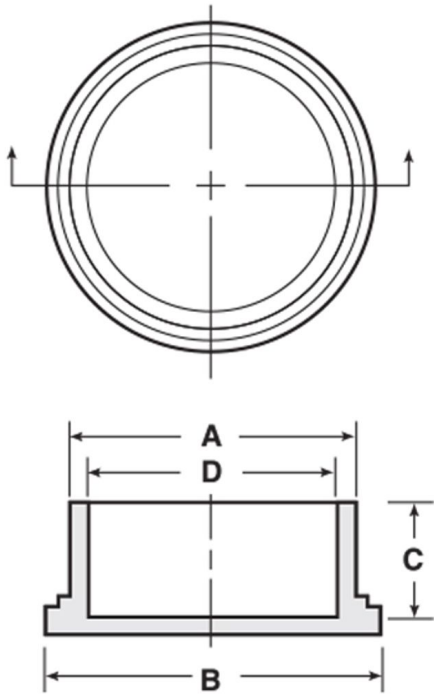

### Manufacturer Description

The EP series plugs for threaded connectors are designed for easy application and removal in areas not accessible. They can be installed to fit threaded or smooth cylindrical surfaces.

### EP-22 Specifications

Manufacturer	Caplugs
Series	EP
Housing Material	Polyethylene (PE)
Shell Material	Low-Density Polyethylene (LDPE)
Color	Yellow
Diameter	38.1 mm
Length	16.002 mm
Thread Size	1-3/8-18
Unit Weight	0.114080 oz
Part # Aliases	113301KB

## Diameter Table

Item #	To Plug Nominal Thread Size	Dim A (In)	Dim B (In)	Dim C (In)	Dim D (In)
EP-8	1/2 - 28	0.483	0.67	0.63	0.41
EP-10	5/8 - 24	0.595	0.75	0.63	0.53
EP-12	3/4 - 20	0.715	0.86	0.63	0.66
EP-14	7/8 - 20	0.845	1.03	0.63	0.79
EP-16	1 - 20	0.963	1.12	0.63	0.89
EP-18	1-1/8 - 18	1.088	1.25	0.63	1.03
EP-20	1-1/4 - 18	1.215	1.40	0.63	1.15
EP-22	1-3/8 - 18	1.340	1.50	0.63	1.27
EP-24	1-1/2 - 18	1.460	1.64	0.63	1.39
EP-25	1-5/8 - 16	1.580	1.81	0.63	1.54