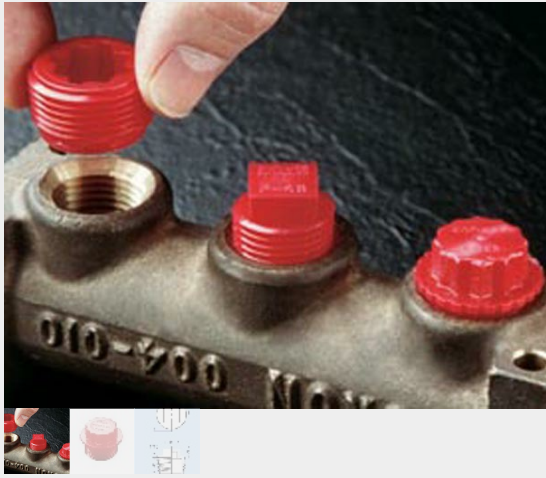

Products ▾

Materials ▾

Applications ▾

Custom Parts ▾

Service & Support ▾

Search Products

P Series

Plastic Threaded Plugs for NPT Pipe Fittings

The P Series plugs are available in six different styles for tapered and straight threads. Designed to keep out moisture, dirt and other contaminants in pipe fittings.

Material: High-density polyethylene (P-48C is Polypropylene)

Standard Color: Red

Diagram <

Item #	To Fit Thread Size	Dim A (IN)	Dim B (IN)	Dim C (IN)		
P-18	1/8 NPT	0.44	0.28	0.25	+ Purchasing Options	Request Sample
P-28	1/4 NPT	0.50	0.37	0.25	+ Purchasing Options	Request Sample
P-38	3/8 NPT	0.56	0.44	0.25	+ Purchasing Options	Request Sample
P-48	1/2 NPT	0.59	0.56	0.25	+ Purchasing Options	Request Sample
P-108	1-1/4 NPT	0.75	1.00	0.25	+ Purchasing Options	Request Sample
P-128	1-1/2 NPT	0.97	1.25	0.38	+ Purchasing Options	Request Sample
P-68H	3/4 NPT	0.62	0.62	0.25	+ Purchasing Options	Request Sample
P-88H	1 NPT	0.72	0.81	0.31	+ Purchasing Options	Request Sample
P-68V	3/4 NPT	0.62	0.50	-	+ Purchasing Options	Request Sample
P-68VH	3/4 NPT	0.50	0.31	-	+ Purchasing Options	Request Sample
P-18B	1/8 NPT	0.56	0.27	0.58	+ Purchasing Options	Request Sample
P-28B	1/4 NPT	0.74	0.37	0.68	+ Purchasing Options	Request Sample
P-38B	3/8 NPT	0.83	0.33	0.71	+ Purchasing Options	Request Sample
P-48B	1/2 NPT	1.04	0.55	0.92	+ Purchasing Options	Request Sample
P-68B	3/4 NPT	1.31	0.63	1.04	+ Purchasing Options	Request Sample
P-48C	1/2-14 NPT	1.04	0.50	0.94	+ Purchasing Options	Request Sample
P-88B	1 NPT	0.72	0.81	0.31	+ Purchasing Options	Request Sample