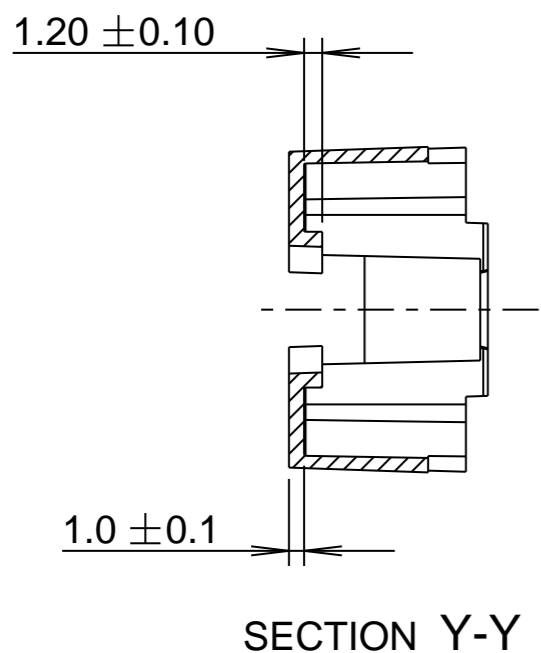

CUSTOMER DRAWING

©2007 CARCLO
ALL DIMENSIONS IN mm

ISS.	DATE	E.C.N.	DESCRIPTION
1	07-Aug-07		FIRST ISSUE
2	06-Sept-07		DIM 11.7 WAS 11.8
3	21-Dec-07	1207/1204	PART NOS. CHANGED

carclo
technical plastics
CARCLO TECHNICAL PLASTICS (SLOUGH)
111 BUCKINGHAM AVE, SLOUGH
SL1 4PF, ENGLAND
TEL: +44 1753 575011 FAX: +44 1753 811359
email: design@carclo-optics.com

GENERAL TOLERANCES (UNLESS STATED)

LINEAR	ANGULAR
X +/- 0.25	X +/- 1°
X.X +/- 0.1	X.X +/- 0.5°
X.XX +/- 0.05	X.XX +/- 0.1°

CUSTOMER

TITLE
20MM DIA LED OPTIC HOLDER
FOR SEOUL SEMI P4 LED

DRAWN **AJD** DATE **07-Aug-07**

CHK'D DATE

APP'D DATE

SCALE	CARCLO PART No.
2:1	SEE TABLE

SIZE	CARCLO DRG. No.	SHEET
A3	60487	1 OF 1

NOTES:-
1. MATERIAL: SEE TABLE

PART No.	DESCRIPTION
10362	GREEN POLYCARBONATE
10363	BLACK POLYCARBONATE
10364	WHITE POLYCARBONATE
10365	CLEAR POLYCARBONATE