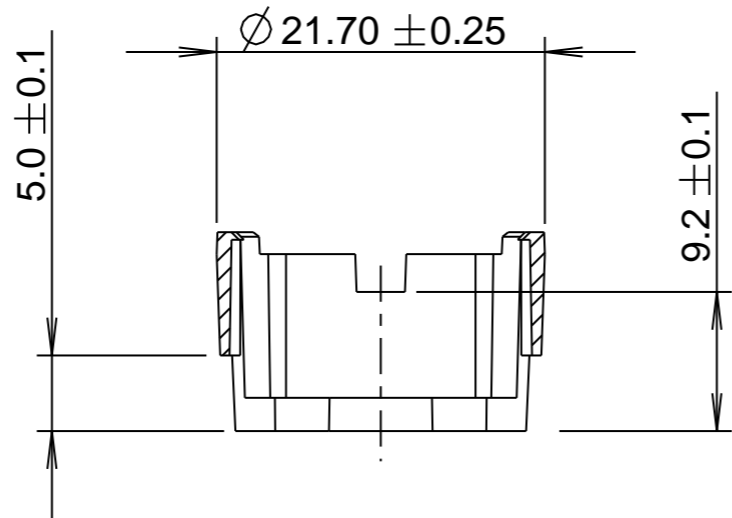

CUSTOMER DRAWING

©2007 CARCLO
ALL DIMENSIONS IN mm

ISS.	DATE	E.C.N.	DESCRIPTION
1	07-Aug-07		FIRST ISSUE
2	06-Sept-07		DIM 11.7 WAS 11.8
3	21-Dec-07	1207/1204	PART NOS. CHANGED

carclo
technical plastics
CARCLO TECHNICAL PLASTICS (SLOUGH)
111 BUCKINGHAM AVE, SLOUGH
SL1 4PF, ENGLAND
TEL: +44 1753 575011 FAX: +44 1753 811359
email: design@carclo-optics.com

GENERAL TOLERANCES (UNLESS STATED)

LINEAR	ANGULAR
X +/- 0.25	X +/- 1°
X.X +/- 0.1	X.X +/- 0.5°
X.XX +/- 0.05	X.XX +/- 0.1°

CUSTOMER

TITLE
20MM DIA LED OPTIC HOLDER
FOR SEOUL SEMI P4 LED

DRAWN **AJD** DATE **07-Aug-07**

CHK'D DATE

APP'D DATE

SCALE	CARCLO PART No.
2:1	SEE TABLE

SIZE	CARCLO DRG. No.	SHEET
A3	60487	1 OF 1

NOTES:-
1. MATERIAL: SEE TABLE

PART No.	DESCRIPTION
10362	GREEN POLYCARBONATE
10363	BLACK POLYCARBONATE
10364	WHITE POLYCARBONATE
10365	CLEAR POLYCARBONATE