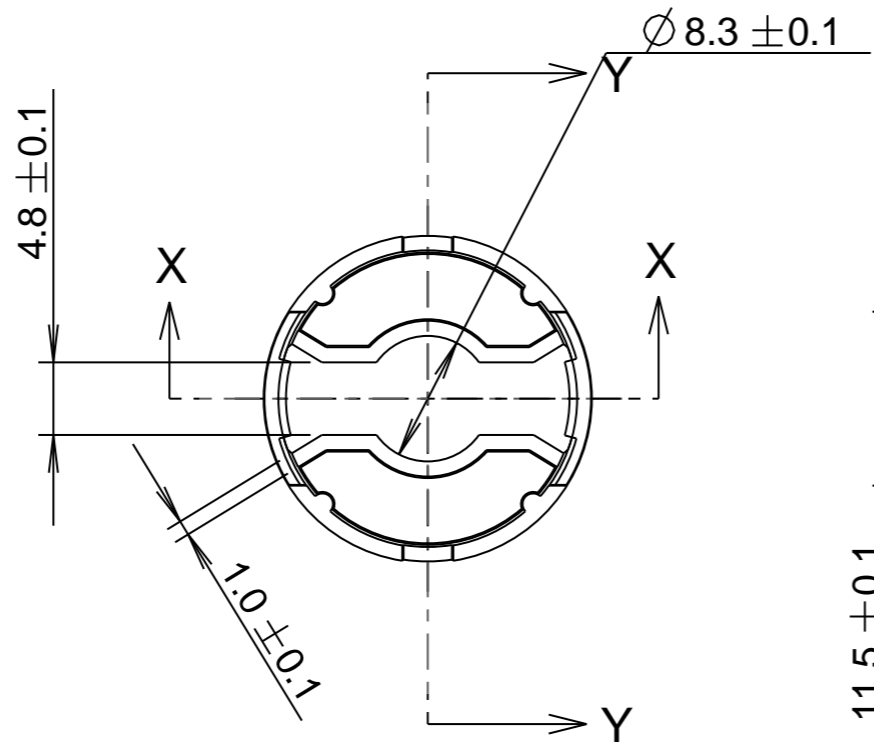

CUSTOMER DRAWING

©2007 CARCLO
ALL DIMENSIONS IN mm

ISS.	DATE	E.C.N.	DESCRIPTION
1	07-Aug-07		FIRST ISSUE
2	06-Sept-07		DIM 11.7 WAS 11.8
3	21-Dec-07	1207/1204	PART NOS. CHANGED

carclo
technical plastics
CARCLO TECHNICAL PLASTICS (SLOUGH)
111 BUCKINGHAM AVE, SLOUGH
SL1 4PF, ENGLAND
TEL: +44 1753 575011 FAX: +44 1753 811359
email: design@carclo-optics.com

GENERAL TOLERANCES (UNLESS STATED)

LINEAR	ANGULAR
X +/- 0.25	X +/- 1°
X.X +/- 0.1	X.X +/- 0.5°
X.XX +/- 0.05	X.XX +/- 0.1°

CUSTOMER

TITLE
20MM DIA LED OPTIC HOLDER
FOR SEOUL SEMI P4 LED

DRAWN **AJD** DATE **07-Aug-07**

CHK'D DATE

APP'D DATE

SCALE	CARCLO PART No.
2:1	SEE TABLE

SIZE	CARCLO DRG. No.	SHEET
A3	60487	1 OF 1

NOTES:-
1. MATERIAL: SEE TABLE

PART No.	DESCRIPTION
10362	GREEN POLYCARBONATE
10363	BLACK POLYCARBONATE
10364	WHITE POLYCARBONATE
10365	CLEAR POLYCARBONATE