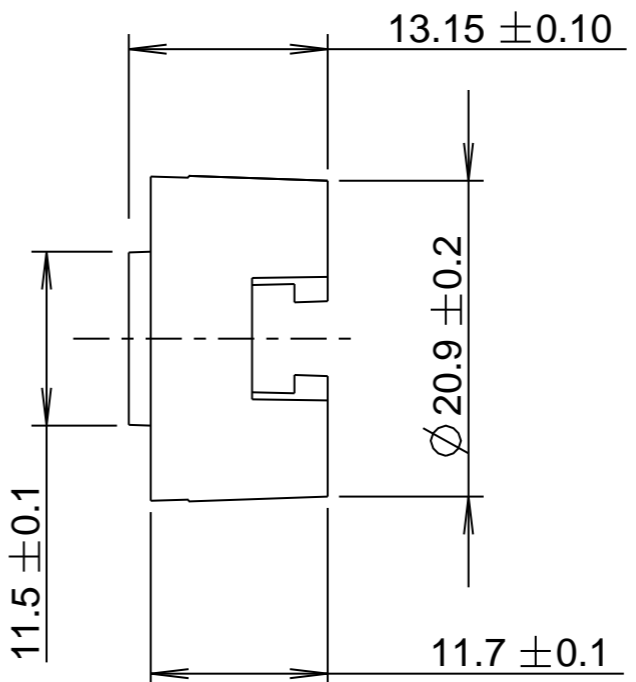

CUSTOMER DRAWING

©2007 CARCLO
ALL DIMENSIONS IN mm

ISS.	DATE	E.C.N.	DESCRIPTION
1	07-Aug-07		FIRST ISSUE
2	06-Sept-07		DIM 11.7 WAS 11.8
3	21-Dec-07	1207/1204	PART NOS. CHANGED

carclo
technical plastics
CARCLO TECHNICAL PLASTICS (SLOUGH)
111 BUCKINGHAM AVE, SLOUGH
SL1 4PF, ENGLAND
TEL: +44 1753 575011 FAX: +44 1753 811359
email: design@carclo-optics.com

GENERAL TOLERANCES (UNLESS STATED)

LINEAR	ANGULAR
X +/- 0.25	X +/- 1°
X.X +/- 0.1	X.X +/- 0.5°
X.XX +/- 0.05	X.XX +/- 0.1°

CUSTOMER

TITLE
20MM DIA LED OPTIC HOLDER
FOR SEOUL SEMI P4 LED

DRAWN **AJD** DATE **07-Aug-07**

CHK'D DATE

APP'D DATE

SCALE	CARCLO PART No.
2:1	SEE TABLE

SIZE	CARCLO DRG. No.	SHEET
A3	60487	1 OF 1

NOTES:-
1. MATERIAL: SEE TABLE

PART No.	DESCRIPTION
10362	GREEN POLYCARBONATE
10363	BLACK POLYCARBONATE
10364	WHITE POLYCARBONATE
10365	CLEAR POLYCARBONATE