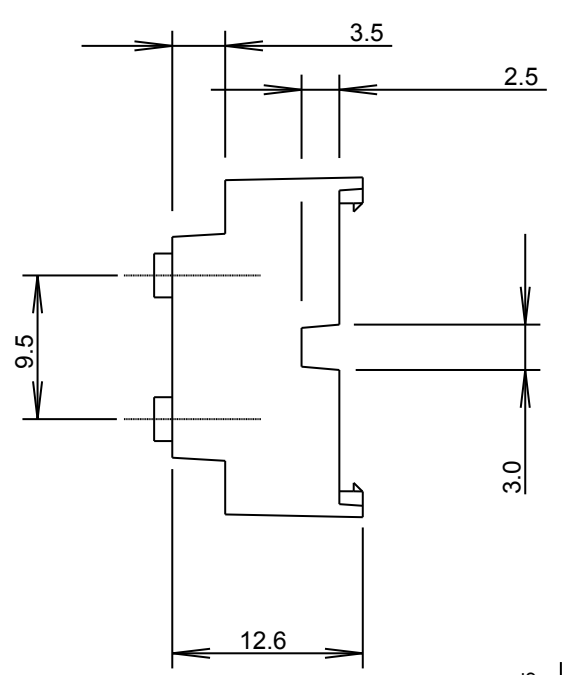

# CUSTOMER DRAWING

©2008 CARCLO  
ALL DIMENSIONS IN mm

ISS.	DATE	E.C.N.	DESCRIPTION
1	21-Aug-07		FIRST ISSUE
2	23-May-08	05/08/1222	LED HOLE DIAMETER INCREASED FROM 6.8 TO 6.9. POSN REF. 4D. RECTANGULAR RECESS ADDED 7.18 x 7.68. POSN REF. 4D.
3	17-Jul-08	07/08/1228	TWO LUGS REMOVED FROM UNDER SIDE. POSN. REF. D4

## SECTION Y-Y

DETAIL B  
SCALE 5:1

DIM. A  
(SEE TABLE)

## SECTION X-X

PART No.	DIM. A	MATERIAL
10425	1.2	BLACK POLYCARBONATE
10426	1.2	CLEAR POLYCARBONATE
10427	1.2	WHITE POLYCARBONATE
10428	0.0	BLACK POLYCARBONATE
10429	0.0	CLEAR POLYCARBONATE
10430	0.0	WHITE POLYCARBONATE

LINEAR		ANGULAR	
X	+/- 0.25	X	+/- 1°
X.X	+/- 0.1	X.X	+/- 0.5°
X.XX	+/- 0.05	X.XX	+/- 0.1°

CUSTOMER

TITLE

20MM DIA LED OPTIC HOLDER  
FOR CREE XR STAR BOARD

DRAWN **AJD** DATE **21-Aug-07**

CHK'D DATE

APP'D DATE