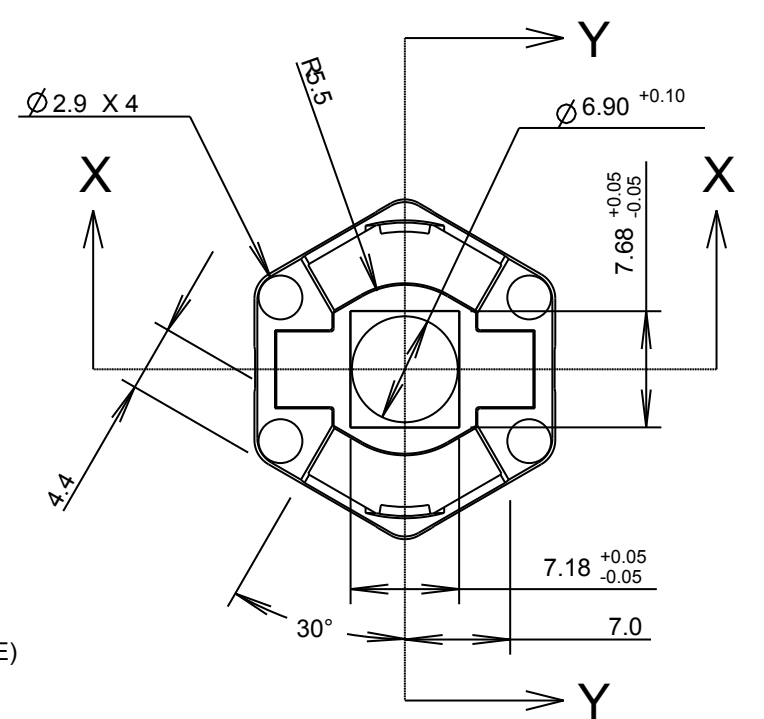

# CUSTOMER DRAWING

©2008 CARCLO  
ALL DIMENSIONS IN mm

ISS.	DATE	E.C.N.	DESCRIPTION
1	21-Aug-07		FIRST ISSUE
2	23-May-08	05/08/1222	LED HOLE DIAMETER INCREASED FROM 6.8 TO 6.9. POSN REF. 4D. RECTANGULAR RECESS ADDED 7.18 x 7.68. POSN REF. 4D.
3	17-Jul-08	07/08/1228	TWO LUGS REMOVED FROM UNDER SIDE. POSN. REF. D4

3D VIEWS  
SCALE 1:1

## SECTION Y-Y

DETAIL B  
SCALE 5:1

DIM. A  
(SEE TABLE)

## SECTION X-X

PART No.	DIM. A	MATERIAL
10425	1.2	BLACK POLYCARBONATE
10426	1.2	CLEAR POLYCARBONATE
10427	1.2	WHITE POLYCARBONATE
10428	0.0	BLACK POLYCARBONATE
10429	0.0	CLEAR POLYCARBONATE
10430	0.0	WHITE POLYCARBONATE