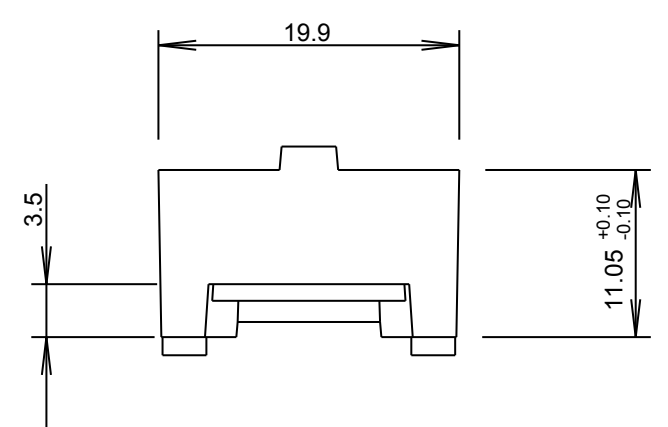

# CUSTOMER DRAWING

©2008 CARCLO  
ALL DIMENSIONS IN mm

ISS.	DATE	E.C.N.	DESCRIPTION
1	21-Aug-07		FIRST ISSUE
2	23-May-08	05/08/1222	LED HOLE DIAMETER INCREASED FROM 6.8 TO 6.9. POSN REF. 4D. RECTANGULAR RECESS ADDED 7.18 x 7.68. POSN REF. 4D.
3	17-Jul-08	07/08/1228	TWO LUGS REMOVED FROM UNDER SIDE. POSN. REF. D4

3D VIEWS  
SCALE 1:1

## SECTION Y-Y

DETAIL B  
SCALE 5:1

DIM. A  
(SEE TABLE)

## SECTION X-X

PART No.	DIM. A	MATERIAL
10425	1.2	BLACK POLYCARBONATE
10426	1.2	CLEAR POLYCARBONATE
10427	1.2	WHITE POLYCARBONATE
10428	0.0	BLACK POLYCARBONATE
10429	0.0	CLEAR POLYCARBONATE
10430	0.0	WHITE POLYCARBONATE