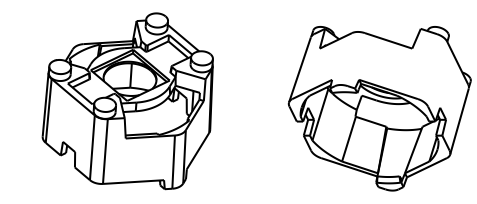

# CUSTOMER DRAWING

©2008 CARCLO  
ALL DIMENSIONS IN mm

ISS.	DATE	E.C.N.	DESCRIPTION
1	21-Aug-07		FIRST ISSUE
2	23-May-08	05/08/1222	LED HOLE DIAMETER INCREASED FROM 6.8 TO 6.9. POSN REF. 4D. RECTANGULAR RECESS ADDED 7.18 x 7.68. POSN REF. 4D.
3	17-Jul-08	07/08/1228	TWO LUGS REMOVED FROM UNDER SIDE. POSN. REF. D4

3D VIEWS  
SCALE 1:1

## SECTION Y-Y

DETAIL B  
SCALE 5:1

DIM. A  
(SEE TABLE)