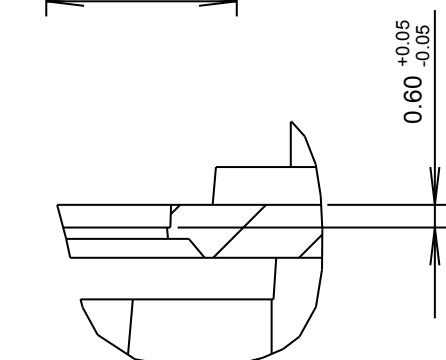

# CUSTOMER DRAWING

©2008 CARCLO  
ALL DIMENSIONS IN mm

ISS.	DATE	E.C.N.	DESCRIPTION
1	21-Aug-07		FIRST ISSUE
2	23-May-08	05/08/1222	LED HOLE DIAMETER INCREASED FROM 6.8 TO 6.9. POSN REF. 4D. RECTANGULAR RECESS ADDED 7.18 x 7.68. POSN REF. 4D.
3	17-Jul-08	07/08/1228	TWO LUGS REMOVED FROM UNDER SIDE. POSN. REF. D4

3D VIEWS  
SCALE 1:1

## SECTION Y-Y

DETAIL B  
SCALE 5:1

DIM. A  
(SEE TABLE)