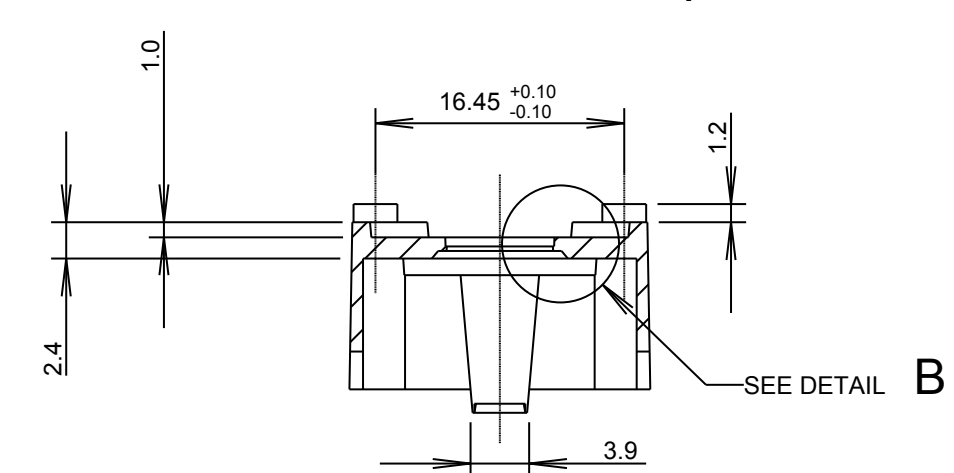

# CUSTOMER DRAWING

©2008 CARCLO  
ALL DIMENSIONS IN mm

ISS.	DATE	E.C.N.	DESCRIPTION
1	21-Aug-07		FIRST ISSUE
2	23-May-08	05/08/1222	LED HOLE DIAMETER INCREASED FROM 6.8 TO 6.9. POSN REF. 4D. RECTANGULAR RECESS ADDED 7.18 x 7.68. POSN REF. 4D.
3	17-Jul-08	07/08/1228	TWO LUGS REMOVED FROM UNDER SIDE. POSN. REF. D4

3D VIEWS  
SCALE 1:1

## SECTION Y-Y

DETAIL B  
SCALE 5:1

DIM. A  
(SEE TABLE)

LINEAR		ANGULAR	
X	+/- 0.25	X	+/- 1°
X.X	+/- 0.1	X.X	+/- 0.5°
X.XX	+/- 0.05	X.XX	+/- 0.1°

CUSTOMER

TITLE

20MM DIA LED OPTIC HOLDER  
FOR CREE XR STAR BOARD

DRAWN **AJD** DATE **21-Aug-07**

CHK'D DATE

APP'D DATE