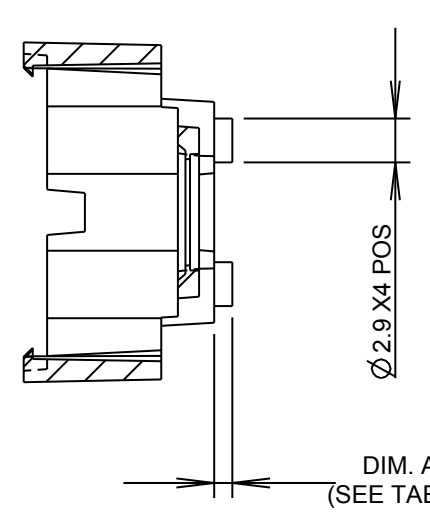

# CUSTOMER DRAWING

©2008 CARCLO  
ALL DIMENSIONS IN mm

ISS.	DATE	E.C.N.	DESCRIPTION
1	21-Aug-07		FIRST ISSUE
2	23-May-08	05/08/1222	LED HOLE DIAMETER INCREASED FROM 6.8 TO 6.9. POSN REF. 4D. RECTANGULAR RECESS ADDED 7.18 x 7.68. POSN REF. 4D.
3	17-Jul-08	07/08/1228	TWO LUGS REMOVED FROM UNDER SIDE. POSN. REF. D4

## SECTION Y-Y

DETAIL B  
SCALE 5:1

DIM. A  
(SEE TABLE)

## SECTION X-X

PART No.	DIM. A	MATERIAL
10425	1.2	BLACK POLYCARBONATE
10426	1.2	CLEAR POLYCARBONATE
10427	1.2	WHITE POLYCARBONATE
10428	0.0	BLACK POLYCARBONATE
10429	0.0	CLEAR POLYCARBONATE
10430	0.0	WHITE POLYCARBONATE

LINEAR		ANGULAR	
X	+/- 0.25	X	+/- 1°
X.X	+/- 0.1	X.X	+/- 0.5°
X.XX	+/- 0.05	X.XX	+/- 0.1°

CUSTOMER

TITLE

20MM DIA LED OPTIC HOLDER  
FOR CREE XR STAR BOARD

DRAWN **AJD** DATE **21-Aug-07**

CHK'D DATE

APP'D DATE