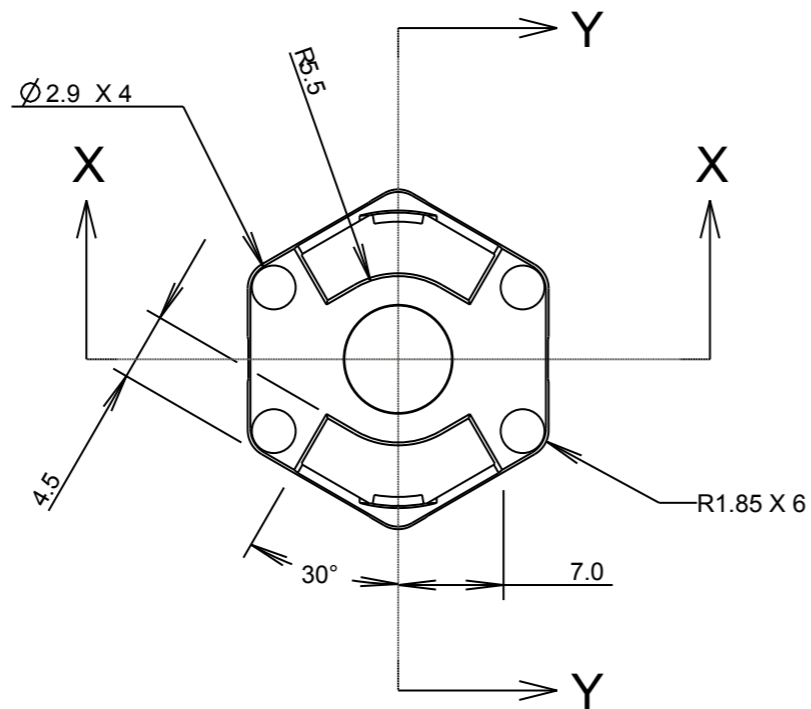

# CUSTOMER DRAWING

©2006 CARCLO  
ALL DIMENSIONS IN mm

3D VIEW  
SCALE 1:1

## SECTION X-X

PART No.	MATERIAL
10750	BLACK POLYCARBONATE
10751	CLEAR POLYCARBONATE
10752	WHITE POLYCARBONATE

ISS.	DATE	E.C.N.	DESCRIPTION
1	27-Mar-09		FIRST ISSUE
2	24-Nov-09	04/11/1256	DUPLICATE PART NO'S (WERE 10690, 10691 AND 10692)

### GENERAL TOLERANCES (UNLESS STATED)

LINEAR		ANGULAR	
X	+/- 0.25	X	+/- 1°
X.X	+/- 0.1	X.X	+/- 0.5°
X.XX	+/- 0.05	X.XX	+/- 0.1°

CUSTOMER

TITLE

HOLDER FOR 3.5mm SQUARE LED WITH  
0.8MM OFFSET FOCUS 20MM DIA LED OPTIC

DRAWN **MKI** DATE **27-Mar-09**

CHK'D DATE

APP'D DATE

SCALE **2:1** COIL PART No. **SEE TABLE**

SIZE **A3** COIL DRG. No. **60583** SHEET **1 OF 1**