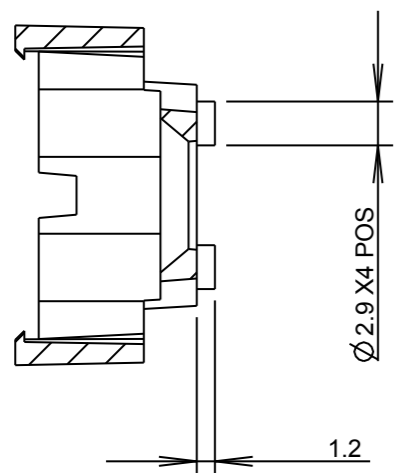

# CUSTOMER DRAWING

©2006 CARCLO  
ALL DIMENSIONS IN mm

3D VIEW  
SCALE 1:1

## SECTION X-X

PART No.	MATERIAL
10750	BLACK POLYCARBONATE
10751	CLEAR POLYCARBONATE
10752	WHITE POLYCARBONATE

ISS.	DATE	E.C.N.	DESCRIPTION
1	27-Mar-09		FIRST ISSUE
2	24-Nov-09	04/11/1256	DUPLICATE PART NO'S (WERE 10690, 10691 AND 10692)

### GENERAL TOLERANCES (UNLESS STATED)

LINEAR		ANGULAR	
X	+/- 0.25	X	+/- 1°
X.X	+/- 0.1	X.X	+/- 0.5°
X.XX	+/- 0.05	X.XX	+/- 0.1°

CUSTOMER

TITLE

HOLDER FOR 3.5mm SQUARE LED WITH  
0.8MM OFFSET FOCUS 20MM DIA LED OPTIC

DRAWN **MKI** DATE **27-Mar-09**

CHK'D DATE

APP'D DATE

SCALE **2:1** COIL PART No. **SEE TABLE**

SIZE **A3** COIL DRG. No. **60583** SHEET **1 OF 1**