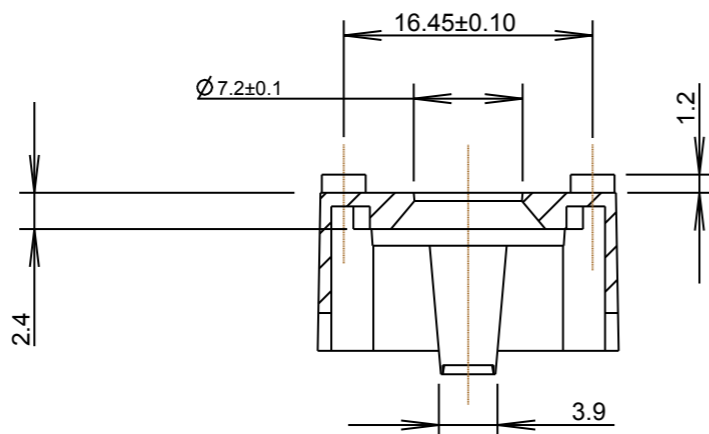

# CUSTOMER DRAWING

©2006 CARCLO  
ALL DIMENSIONS IN mm

3D VIEW  
SCALE 1:1

## SECTION X-X

PART No.	MATERIAL
10750	BLACK POLYCARBONATE
10751	CLEAR POLYCARBONATE
10752	WHITE POLYCARBONATE

ISS.	DATE	E.C.N.	DESCRIPTION
1	27-Mar-09		FIRST ISSUE
2	24-Nov-09	04/11/1256	DUPLICATE PART NO'S (WERE 10690, 10691 AND 10692)

### GENERAL TOLERANCES (UNLESS STATED)

LINEAR		ANGULAR	
X	+/- 0.25	X	+/- 1°
X.X	+/- 0.1	X.X	+/- 0.5°
X.XX	+/- 0.05	X.XX	+/- 0.1°

CUSTOMER

TITLE

HOLDER FOR 3.5mm SQUARE LED WITH  
0.8MM OFFSET FOCUS 20MM DIA LED OPTIC

DRAWN **MKI** DATE **27-Mar-09**

CHK'D DATE

APP'D DATE

SCALE **2:1** COIL PART No. **SEE TABLE**

SIZE **A3** COIL DRG. No. **60583** SHEET **1 OF 1**