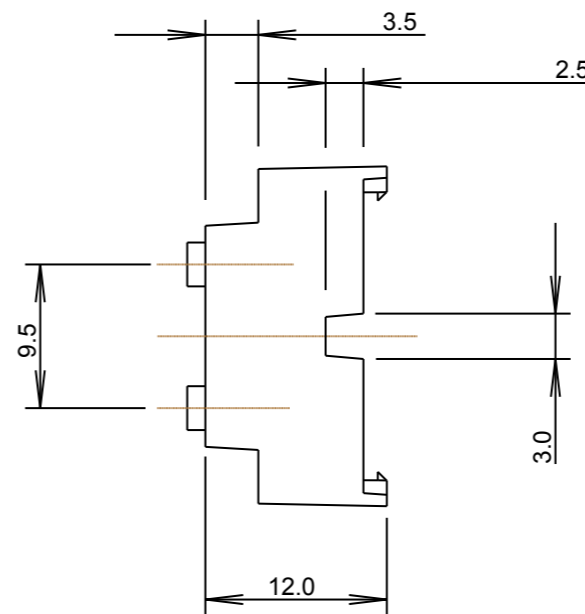

# CUSTOMER DRAWING

©2006 CARCLO  
ALL DIMENSIONS IN mm

3D VIEW  
SCALE 1:1

## SECTION X-X

PART No.	MATERIAL
10750	BLACK POLYCARBONATE
10751	CLEAR POLYCARBONATE
10752	WHITE POLYCARBONATE

ISS.	DATE	E.C.N.	DESCRIPTION
1	27-Mar-09		FIRST ISSUE
2	24-Nov-09	04/11/1256	DUPLICATE PART NO'S (WERE 10690, 10691 AND 10692)

### GENERAL TOLERANCES (UNLESS STATED)

LINEAR		ANGULAR	
X	+/- 0.25	X	+/- 1°
X.X	+/- 0.1	X.X	+/- 0.5°
X.XX	+/- 0.05	X.XX	+/- 0.1°

CUSTOMER

TITLE

HOLDER FOR 3.5mm SQUARE LED WITH  
0.8MM OFFSET FOCUS 20MM DIA LED OPTIC

DRAWN **MKI** DATE **27-Mar-09**

CHK'D DATE

APP'D DATE

SCALE **2:1** COIL PART No. **SEE TABLE**

SIZE **A3** COIL DRG. No. **60583** SHEET **1 OF 1**