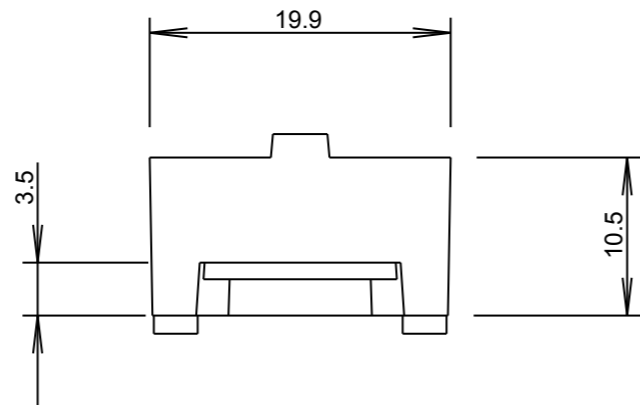

# CUSTOMER DRAWING

©2006 CARCLO  
ALL DIMENSIONS IN mm

3D VIEW  
SCALE 1:1

## SECTION X-X

PART No.	MATERIAL
10750	BLACK POLYCARBONATE
10751	CLEAR POLYCARBONATE
10752	WHITE POLYCARBONATE

ISS.	DATE	E.C.N.	DESCRIPTION
1	27-Mar-09		FIRST ISSUE
2	24-Nov-09	04/11/1256	DUPLICATE PART NO'S (WERE 10690, 10691 AND 10692)

### GENERAL TOLERANCES (UNLESS STATED)

LINEAR		ANGULAR	
X	+/- 0.25	X	+/- 1°
X.X	+/- 0.1	X.X	+/- 0.5°
X.XX	+/- 0.05	X.XX	+/- 0.1°

CUSTOMER

TITLE

HOLDER FOR 3.5mm SQUARE LED WITH  
0.8MM OFFSET FOCUS 20MM DIA LED OPTIC