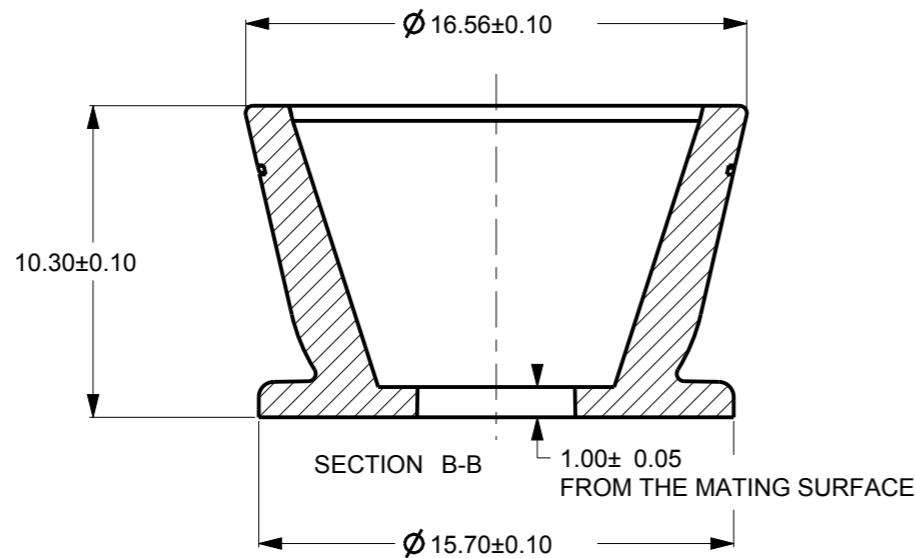

SCALE 1:1

CUSTOMER DRAWING SHEET 2 ONLY

REV.	DATE	D.C.N. NUMBER	DESCRIPTION	CHECKED BY DATE	APPROVED BY DATE
1	13/01/12		FIRST ISSUE	MH 13/01/12	MB 13/01/12
1A	24/07/12	07/12/1341	ADDED SUBSTRATE TABLE AND TIDIED UP DRAWING	MH 24/07/12	PW 24/07/12

SECTION A-A

NOTES:

- 1 - MATERIAL: POLYCARBONATE
- 2 - FINISH: COMMERCIAL POLISH FOR ALL NON OPTICAL SURFACES
- 3 - OVERALL PART THICKNESS = 1.4mm
- 4 - COLOUR = CARCLO GREY / ALUMINIUM COATED
- 5 - GENERAL DRAFT 1°
- 6 - SIMPLIFIED GEOMETRY SHOWN. NOT SUITABLE FOR OPTICAL RAYTRACE

SCALE 4:1

Sheet 2 of 2

<p>technical plastics 103 BUCKINGHAM AVE, SLOUGH, BERKSHIRE, SL1 4PF, UK Tel: +44 1753 610800 Fax: +44 1753 811359 design@carclo-optics.com www.carclo-optics.com</p>	Title	ARCHIMEDES WIDE BEAM HIGHBAY REFLECTOR - SELF LOCATING			
	Customer	CARCLO			
Drawn by	FP	Material	SEE NOTE	Scale	AS SPEC.
THIRD ANGLE PROJECTION	GENERAL TOLERANCES UNLESS OTHERWISE STATED		DIMENSIONS IN mm		Format Size
	LINEAR	ANGULAR			A3
	0 ± 0.25	0 ± 1°	CAD File		72-12531-70030-REFL-80-SELF-LOC
	0.0 ± 0.1	0.0 ± 0.5°	Drw. N°		70030
	0.00 ± 0.05	0.00 ± 0.1°	Part N°		12531
	CARCLO technical plastics		CONFIDENTIAL: UNAUTHORISED COPYING, DISCUSSION & DISTRIBUTION PROHIBITED		