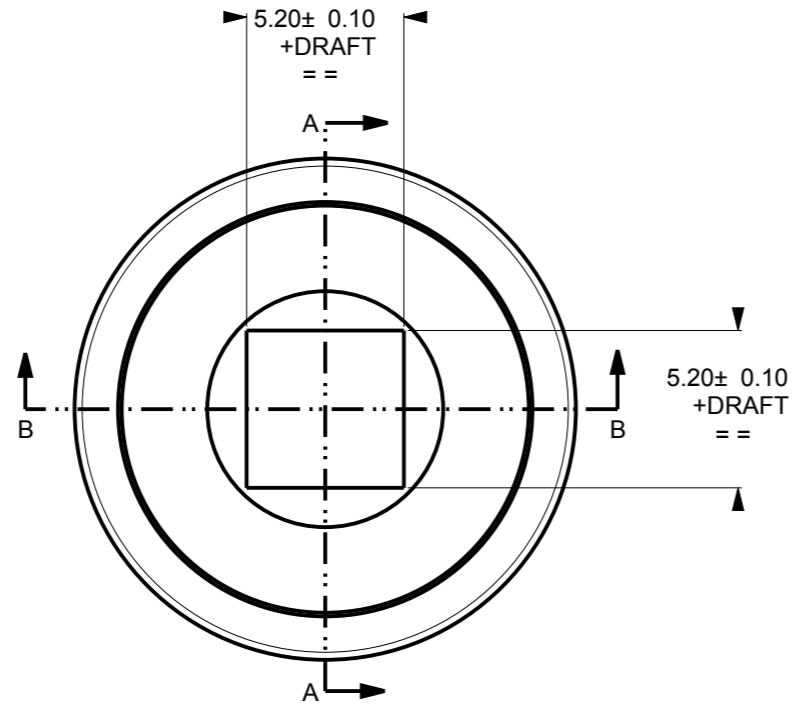

SCALE 1:1

CUSTOMER DRAWING SHEET 2 ONLY

REV.	DATE	D.C.N. NUMBER	DESCRIPTION	CHECKED BY DATE	APPROVED BY DATE
1	13/01/12		FIRST ISSUE	MH 13/01/12	MB 13/01/12
1A	24/07/12	07/12/1341	ADDED SUBSTRATE TABLE AND TIDIED UP DRAWING	MH 24/07/12	PW 24/07/12

SECTION A-A

NOTES:

- 1 - MATERIAL: POLYCARBONATE
- 2 - FINISH: COMMERCIAL POLISH FOR ALL NON OPTICAL SURFACES
- 3 - OVERALL PART THICKNESS = 1.4mm
- 4 - COLOUR = CARCLO GREY / ALUMINIUM COATED
- 5 - GENERAL DRAFT 1°
- 6 - SIMPLIFIED GEOMETRY SHOWN. NOT SUITABLE FOR OPTICAL RAYTRACE

SCALE 4:1

Sheet 2 of 2

<p>technical plastics 103 BUCKINGHAM AVE, SLOUGH, BERKSHIRE, SL1 4PF, UK Tel: +44 1753 610800 Fax: +44 1753 811359 design@carclo-optics.com www.carclo-optics.com</p>	Title	ARCHIMEDES WIDE BEAM HIGHBAY REFLECTOR - SELF LOCATING			
	Customer	CARCLO			
Drawn by	FP	Material	SEE NOTE	Scale	AS SPEC.
THIRD ANGLE PROJECTION	GENERAL TOLERANCES UNLESS OTHERWISE STATED		DIMENSIONS IN mm		Format Size
	LINEAR	ANGULAR			A3
	0 ± 0.25	0 ± 1°	CAD File		72-12531-70030-REFL-80-SELF-LOC
	0.0 ± 0.1	0.0 ± 0.5°	Drw. N°		70030
	0.00 ± 0.05	0.00 ± 0.1°	Part N°		12531
	CARCLO technical plastics		CONFIDENTIAL: UNAUTHORISED COPYING, DISCUSSION & DISTRIBUTION PROHIBITED		