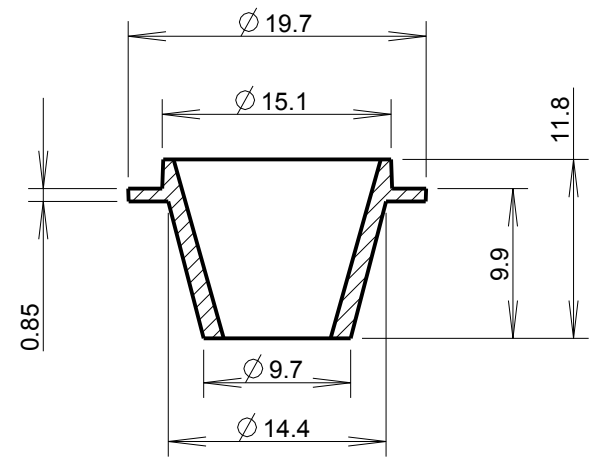

	LINEAR	ANGULAR
X	+/- 0.25	X +/- 1°
X.X	+/- 0.1	X.X +/- 0.5°
X.XX	+/- 0.05	X.XX +/- 0.1°

CUSTOMER
CARCLO

TITLE
60° FWHM Ø20MM REFLECTOR

DRAWN **AJD** DATE **6-Oct-08**

CHK'D **MB** DATE **20-May-12**

APP'D **BB** DATE **20-May-12**

SCALE **2:1** CARCLO PART No. **SEE TABLE**

SIZE **A4** CARCLO DRG. No. **60541** SHEET **2 OF 2**

SECTION B-B

GENERAL VIEW
SCALE 1:1

Part No.	Description
10374	Al coating
12568	Pocan (no coating)
12569	No coating (PC base)