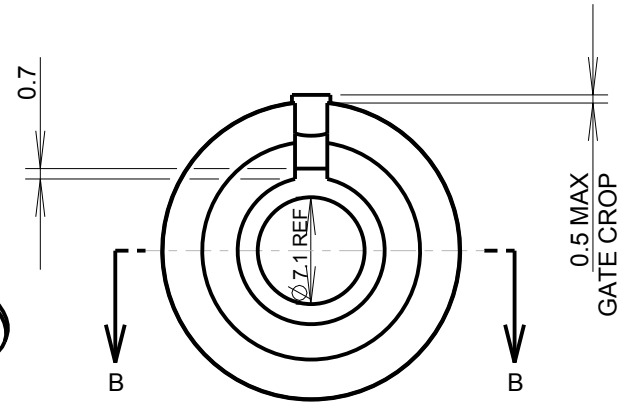

	LINEAR	ANGULAR
X	+/- 0.25	X +/- 1°
X.X	+/- 0.1	X.X +/- 0.5°
X.XX	+/- 0.05	X.XX +/- 0.1°

CUSTOMER
CARCLO

TITLE
60° FWHM Ø20MM REFLECTOR

DRAWN **AJD** DATE **6-Oct-08**

CHK'D **MB** DATE **20-May-12**

APP'D **BB** DATE **20-May-12**

SCALE **2:1** CARCLO PART No. **SEE TABLE**

SIZE **A4** CARCLO DRG. No. **60541** SHEET **2 OF 2**

SECTION B-B

GENERAL VIEW
SCALE 1:1

Part No.	Description
10374	Al coating
12568	Pocan (no coating)
12569	No coating (PC base)