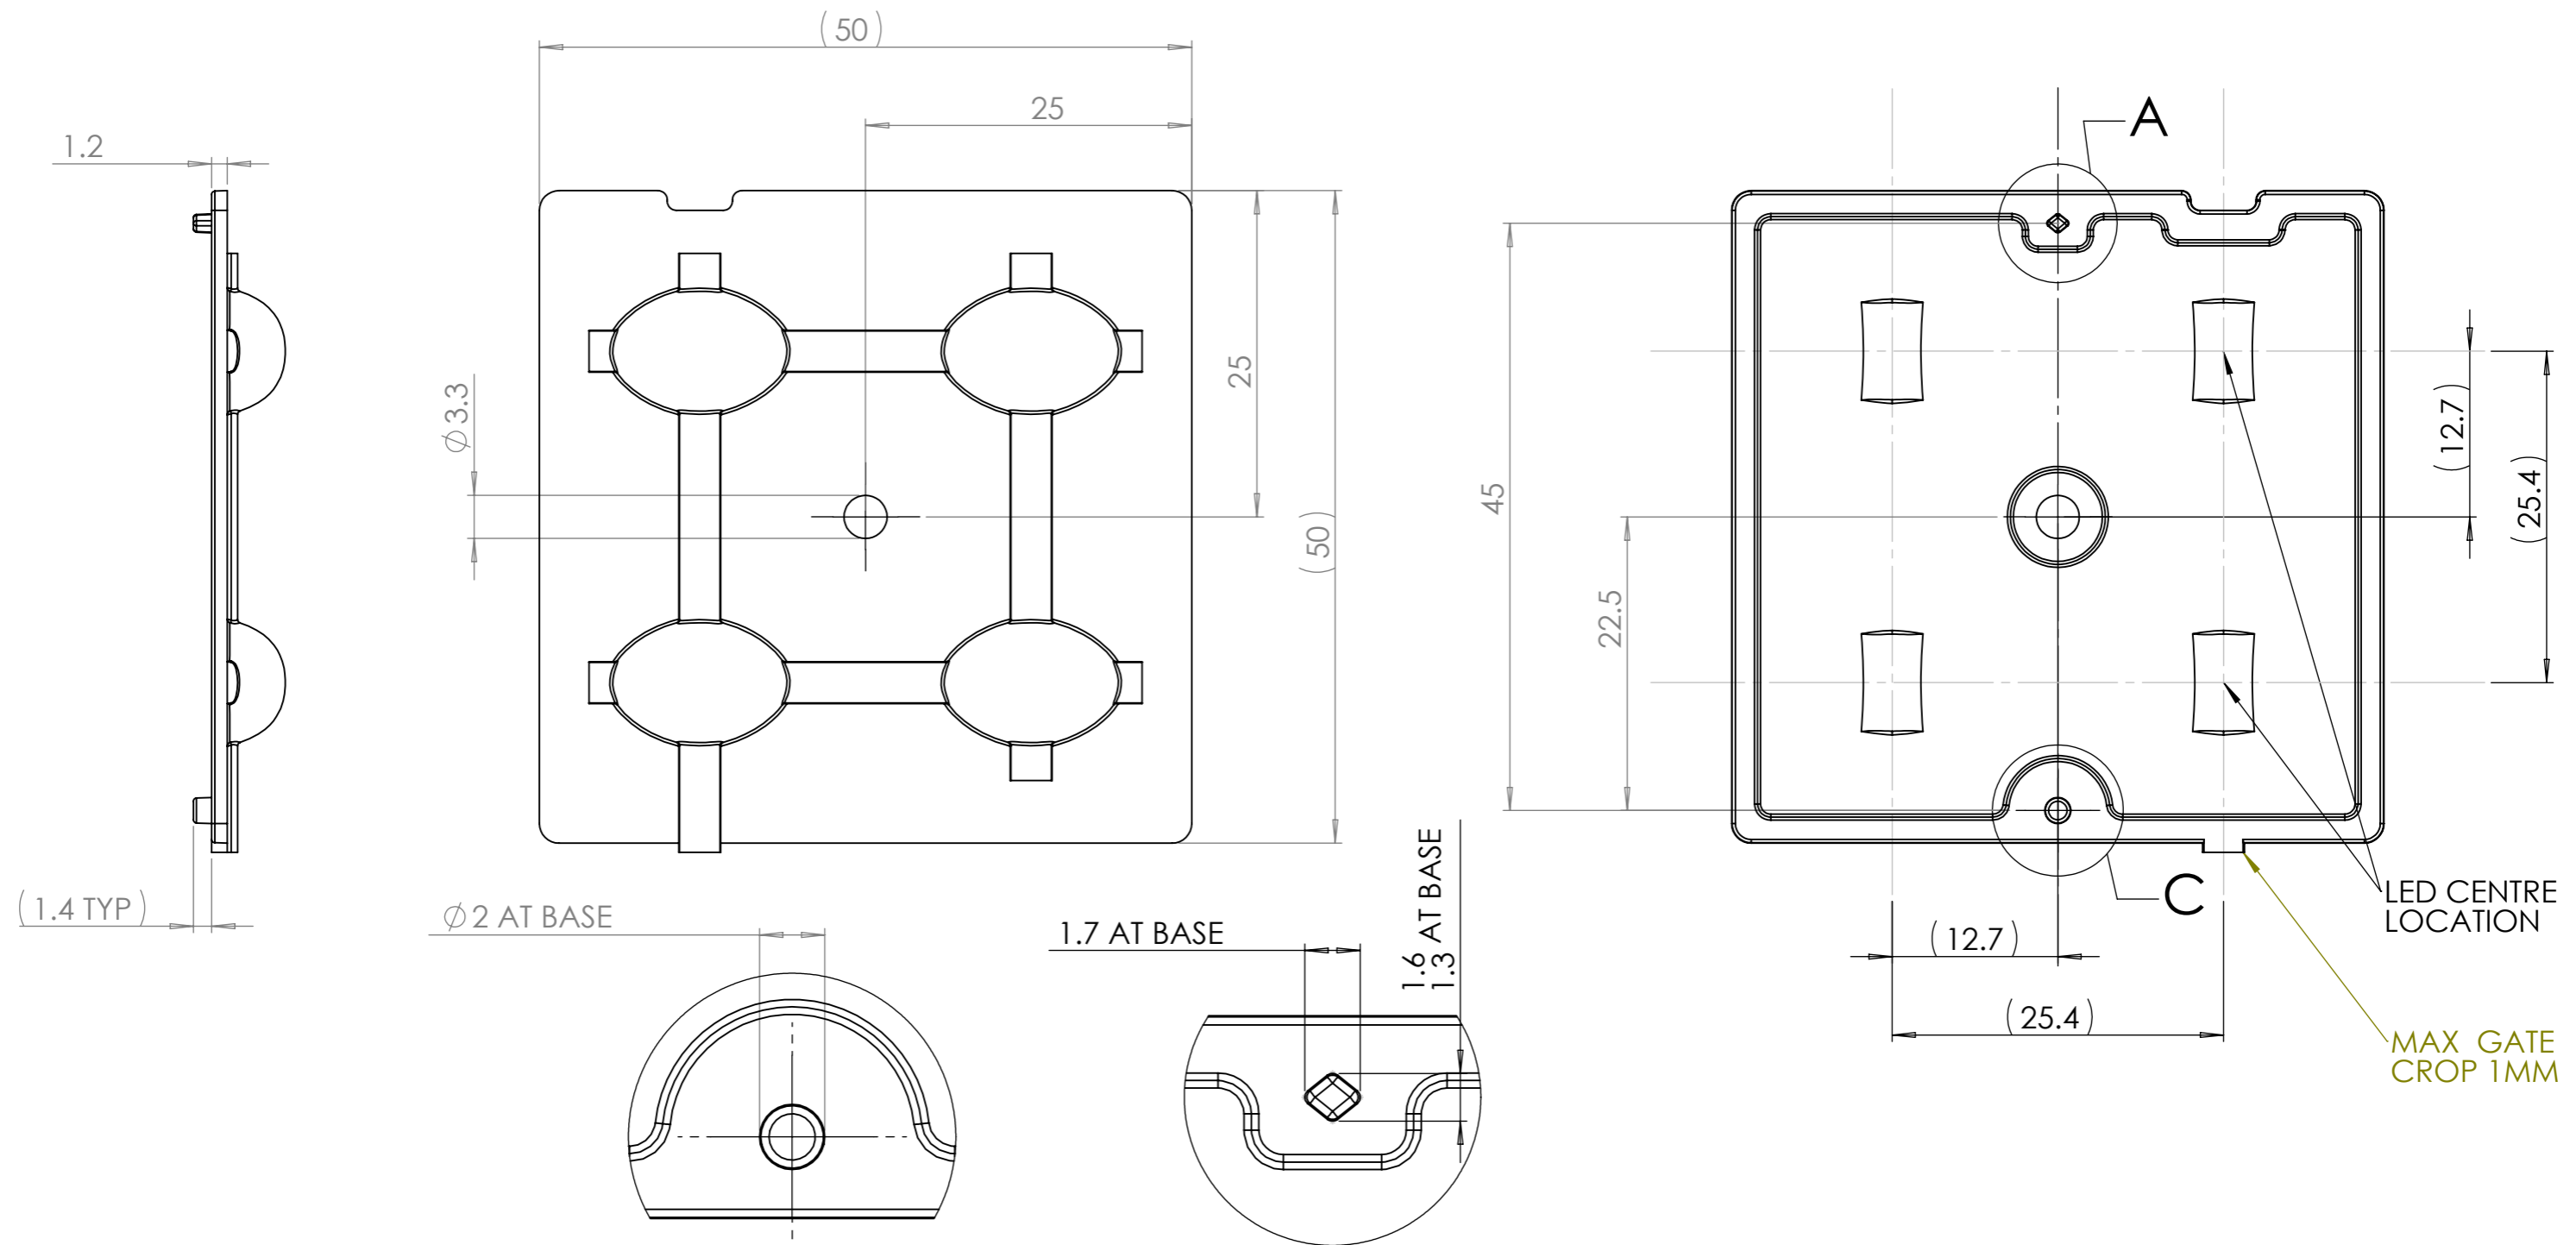

CUSTOMER DRAWING

REVISIONS					
REV.	DATE	D.C.N NUMBER	DESCRIPTION	CHECKED BY DATE	APPROVED BY DATE
1	04/02/2014	1367	FIRST PRODUCTION PART -B.B	P.S 04/02/2014	A.C 18/02/2014

DETAIL C
SCALE 5 : 1

DETAIL A
SCALE 5 : 1

- NOTES:
- 1 - MATERIAL: PMMA
 - 2 - FINISH:
OPTICAL SURFACES ARE OPTICALLY POLISHED TO SPI-A1
COMMERCIAL POLISH SPI-A3 FOR ALL NON OPTICAL SURFACES.
 - 3 - GENERAL DRAFT 2°
 - 4 - GENERAL FILLET 0.25MM
 - 5 - DIMENSIONS IN BRACKETS ARE FOR INFORMATION ONLY AND NOT FOR INSPECTION

SHEET 2 OF 2

<p>103 Buckingham Avenue SL1 4PF, UK. Tel: +44(0) 01753 575 011 Fax: +44(0) 01753 811 359 sales@carclo-optics.com www.carclo-optics.com</p>	Title		MINI HUBBLE 1 2 BY 2 ARRAY				
	Drawn by	BB	Customer	CARCLO	Scale	2:1	
<p>THIRD ANGLE PROJECTION</p>	GENERAL TOLERANCES UNLESS OTHERWISE STATED		DIMENSION IN mm		Format Size	A3	
	0	+0.25	0	±1°	CAD File	70276_12765_QUAD	
0.0	±0.1	0.0	±0.5°	Part N°	12765	Drw N°	70276
0.00	±0.05	0.00	±0.1°	<p>CARCLO Optics CONFIDENTIAL: UNAUTHORISED COPYING, DISCUSSION & DISTRIBUTION PROHIBITED</p>			