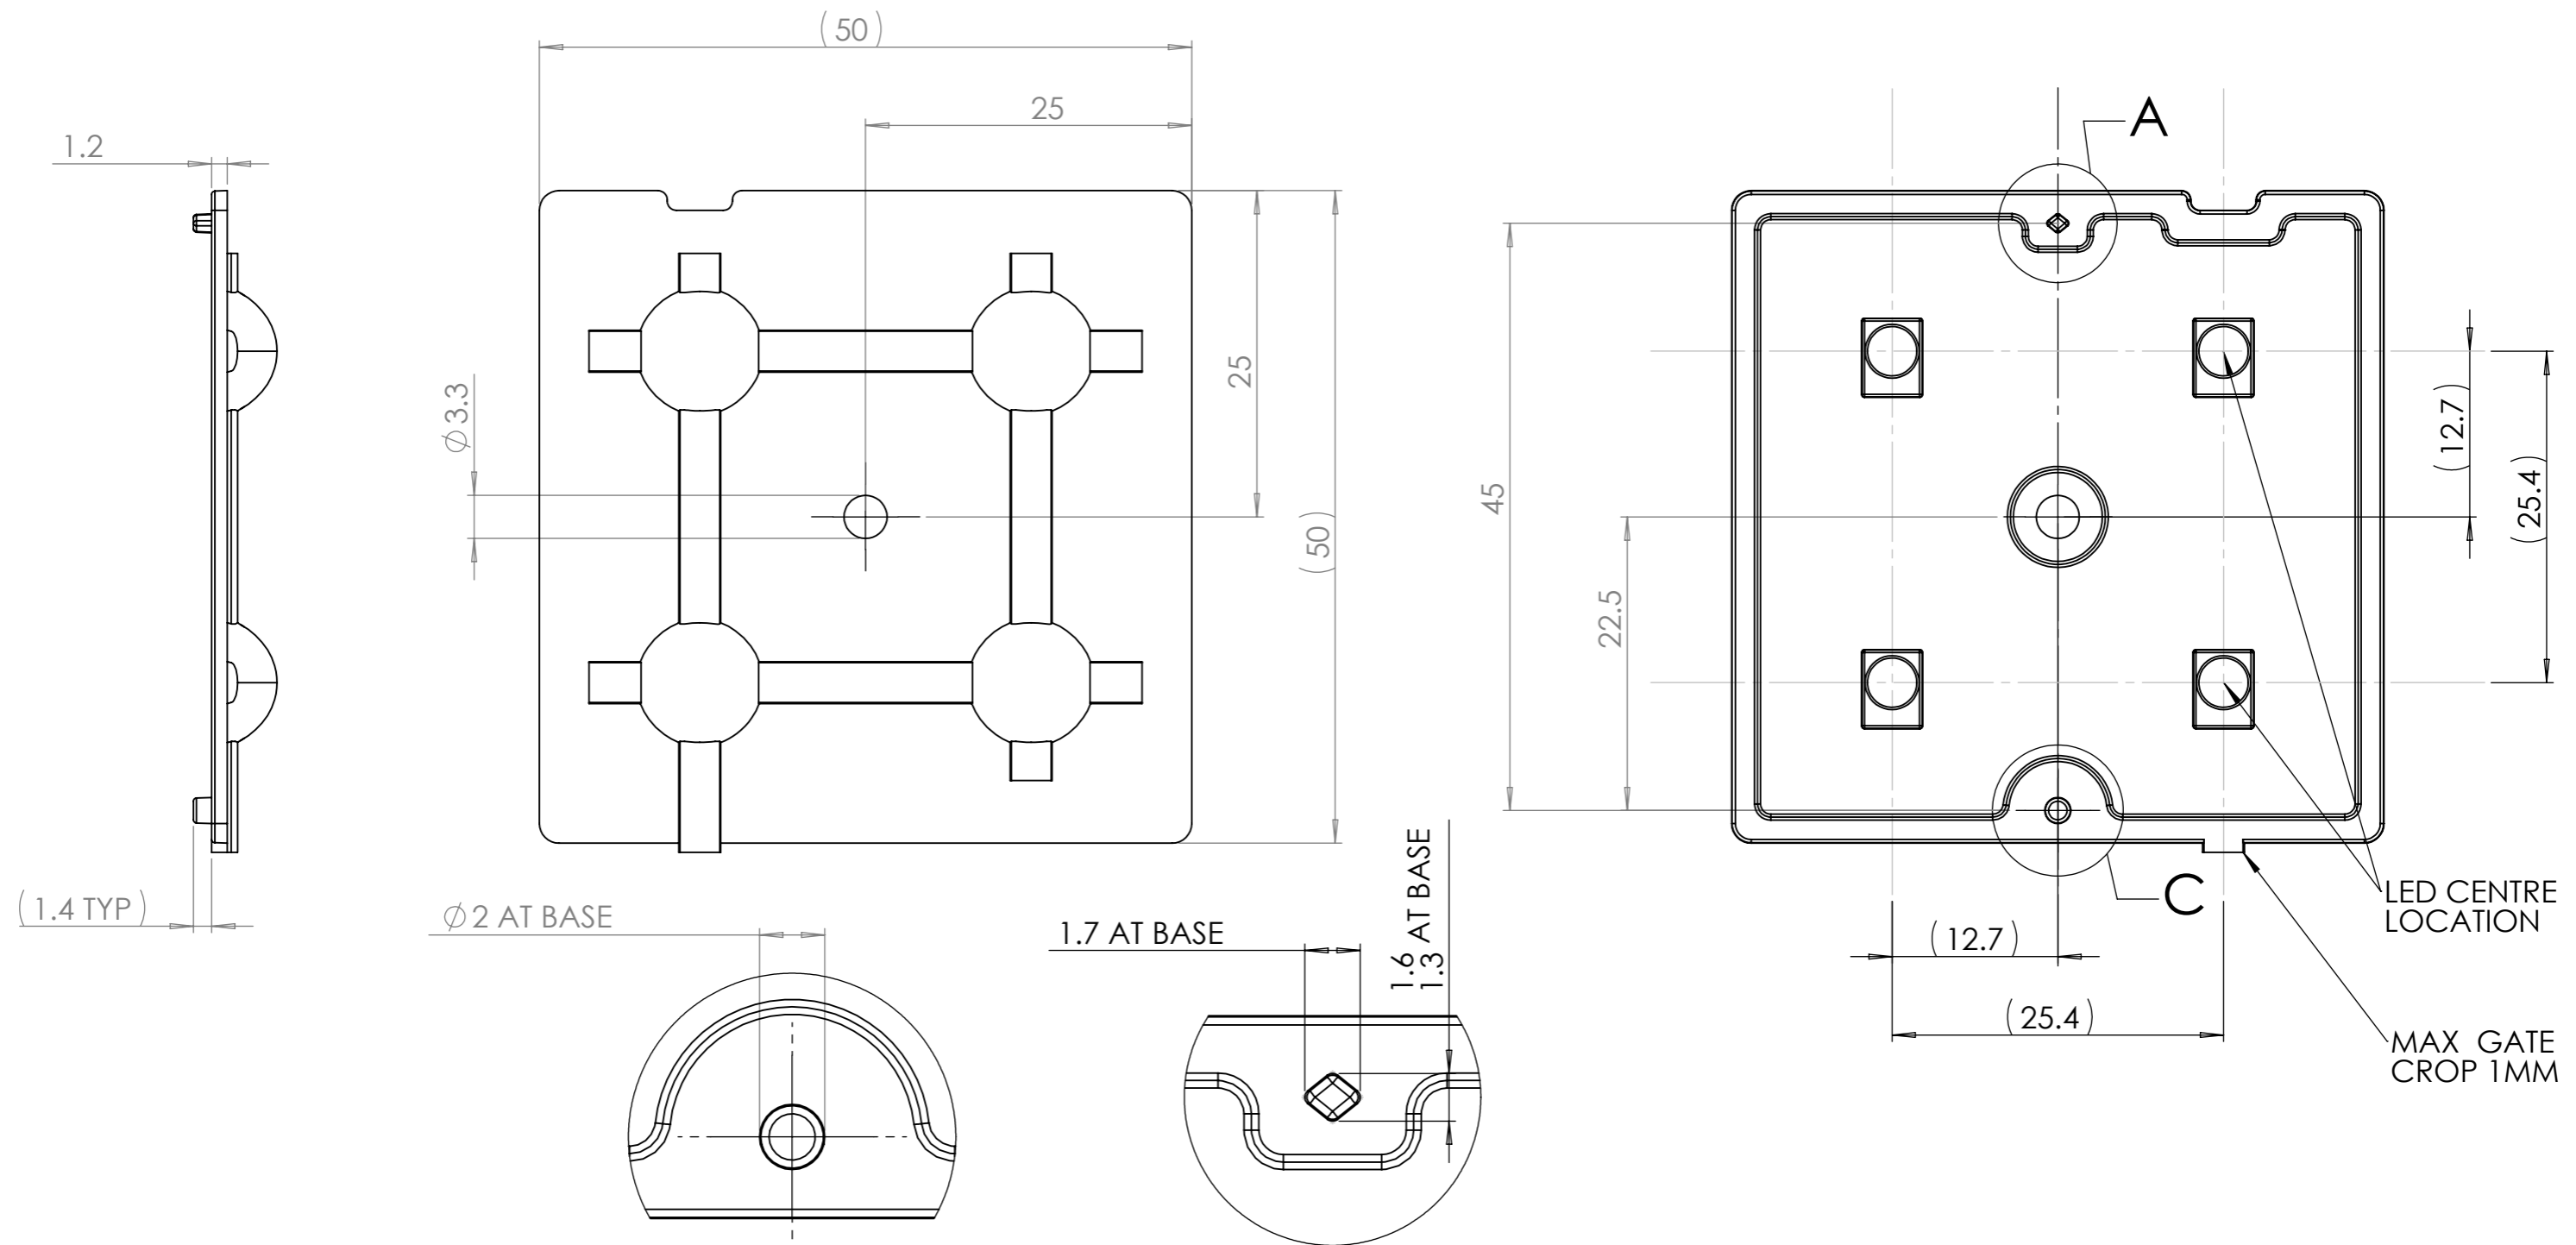

CUSTOMER DRAWING

REVISIONS					
REV.	DATE	D.C.N NUMBER	DESCRIPTION	CHECKED BY DATE	APPROVED BY DATE
1	04/02/2014	1367	FIRST PRODUCTION PART -B.B	P.S 04/02/2014	A.C 18/02/2014

DETAIL C
SCALE 5 : 1

DETAIL A
SCALE 5 : 1

- NOTES:
- 1 - MATERIAL: PMMA
 - 2 - FINISH:
OPTICAL SURFACES ARE OPTICALLY POLISHED TO SPI-A1
COMMERCIAL POLISH SPI-A3 FOR ALL NON OPTICAL SURFACES.
 - 3 - GENERAL DRAFT 2°
 - 4 - GENERAL FILLET 0.25MM
 - 5 - DIMENSIONS IN BRACKETS ARE FOR INFORMATION ONLY AND NOT FOR INSPECTION

SHEET 2 OF 2

<p>103 Buckingham Avenue SL1 4PF, UK. Tel: +44(0) 01753 575 011 Fax: +44(0) 01753 811 359 sales@carclo-optics.com www.carclo-optics.com</p>	Title		MINI HUBBLE V 2 BY 2 ARRAY			
	Drawn by	BB	Customer	CARCLO	Scale	2:1
THIRD ANGLE PROJECTION	GENERAL TOLERANCES UNLESS OTHERWISE STATED		DIMENSION IN mm		Format Size	A3
	LINEAR	ANGULAR	CAD File	70280_12781_QUAD		
	0 ±0.25 0.0 ±0.1 0.00 ±0.05	0 ±1° 0.0 ±0.5° 0.00 ±0.1°	Part N°	12781	Drw N°	70280
<p>CARCLO Optics CONFIDENTIAL: UNAUTHORISED COPYING, DISCUSSION & DISTRIBUTION PROHIBITED</p>						