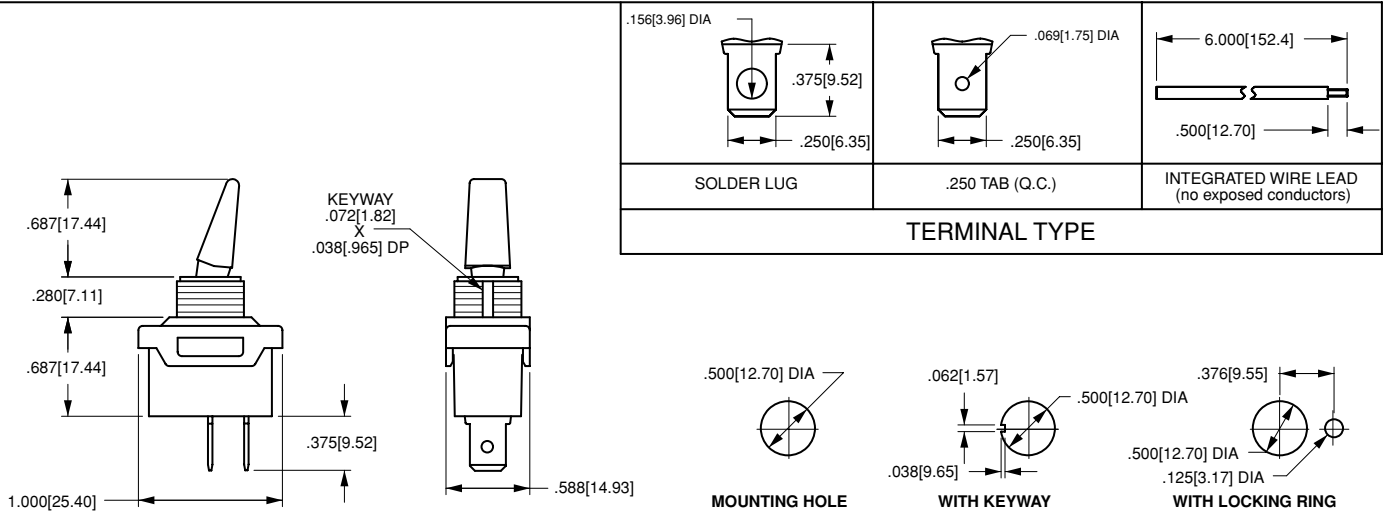

D-Series Single Pole Toggle Switches

The D-Series single pole compact high current toggle switches are ideal for applications with back panel size constraints. These switches feature self-cleaning contacts and ratings up to 20A 125VAC, 10A 250VAC, 1 1/2 HP 125-250VAC. With an economical double insulated all-nylon construction, these switches figure prominently in the Environmental Controls, Marine, Food Service, Vacuum Cleaner and various other general purpose markets with stringent current carrying requirements.

Dielectric Strength

UL/CSA: 1000V - live to dead metal parts & opposite polarity
TUV: 4000V - live to dead metal parts; 750V - across open contacts

Electrical Life

50,000 cycles

Mechanical Life

100,000 cycles

Operating Temperature

32°F to 185°F (0°C to 85°C)

DA221 - P - B - B

1 Base Part Number

2 Actuator Style

3 Actuator Color

4 Bushing Color

1 BASE PART NUMBER: SERIES/CIRCUITRY/RATING/TERMINATION

10A 250VAC, 20A 125VAC, 1 1/2 HP 125-250VAC

	solder lug	.250 tab	wire leads
OFF-NONE-ON	DA220	DA221	DA225
ON-NONE-ON	DB220	DB221	DB225
ON-OFF-ON	DC220	DC221	DC225

5A 250VAC, 10A 125VAC, 1/2 HP 125-250VAC, 4(4) 250VAC_U TUV approved