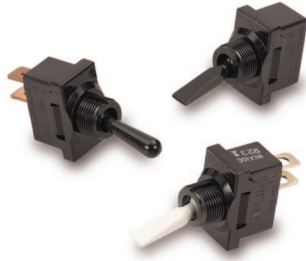

D-Series Single Pole Toggle Switches

The D-Series single pole compact high current toggle switches are ideal for applications with back panel size constraints. These switches feature self-cleaning contacts and ratings up to 20A 125VAC, 10A 250VAC, 1 1/2 HP 125-250VAC. With an economical double insulated all-nylon construction, these switches figure prominently in the Environmental Controls, Marine, Food Service, Vacuum Cleaner and various other general purpose markets with stringent current carrying requirements.

Dielectric Strength

UL/CSA: 1000V - live to dead metal parts & opposite polarity
TUV: 4000V - live to dead metal parts; 750V - across open contacts

Electrical Life

50,000 cycles

Mechanical Life

100,000 cycles

Operating Temperature

32°F to 185°F (0°C to 85°C)

DA221 - P - B - B

1 Base Part Number

2 Actuator Style

3 Actuator Color

4 Bushing Color

1 BASE PART NUMBER: SERIES/CIRCUITRY/RATING/TERMINATION

10A 250VAC, 20A 125VAC, 1 1/2 HP 125-250VAC

	solder lug	.250 tab	wire leads
OFF-NONE-ON	DA220	DA221	DA225
ON-NONE-ON	DB220	DB221	DB225
ON-OFF-ON	DC220	DC221	DC225

5A 250VAC, 10A 125VAC, 1/2 HP 125-250VAC, 4(4) 250VAC_U TUV approved