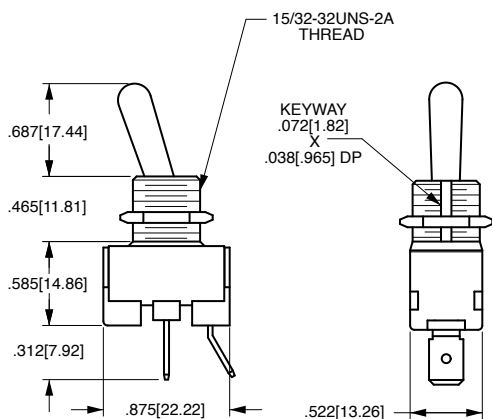

Dielectric Strength

1000V - live to dead metal parts and opposite polarity.

Electrical Life

25,000 cycles

Operating Temperature

32°F to 185°F (0°C to 85°C)

CA201 - **73**

¹
Base Part Number

²
Actuator Style

1 BASE PART NUMBER: SERIES / POLES / CIRCUITRY / RATING / TERMINATION

10A 250VAC, 20A 125VAC, 1 1/2 HP 125-250VAC

Single Pole	Solder Lug	.250 Tab	Screw Term.	Wire Leads
On-None-Off	CA200	CA201	CA204	CA205
On-None-On	CB200	CB201	CB204	CB205

2 ACTUATOR STYLE ¹

BAT	unsealed 73	sealed 78	toggle length 0.687	bushing length 0.465

Notes:

1 Additional toggle styles available. Consult factory.

*Manufacturer reserves the right to change product specification without prior notice.