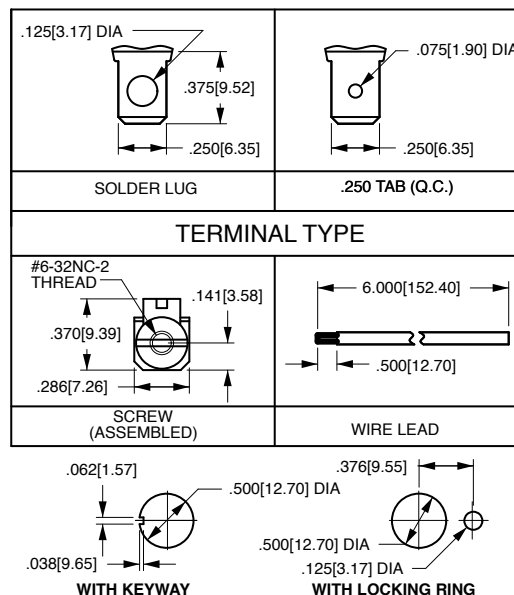

Dielectric Strength

1000V - live to dead metal parts and opposite polarity.

Electrical Life

25,000 cycles

Operating Temperature

32°F to 185°F (0°C to 85°C)

CA201 - **73**

¹
Base Part Number

²
Actuator Style

1 BASE PART NUMBER: SERIES / POLES / CIRCUITRY / RATING / TERMINATION

10A 250VAC, 20A 125VAC, 1 1/2 HP 125-250VAC

Single Pole	Solder Lug	.250 Tab	Screw Term.	Wire Leads
On-None-Off	CA200	CA201	CA204	CA205
On-None-On	CB200	CB201	CB204	CB205

2 ACTUATOR STYLE ¹

BAT	unsealed 73	sealed 78	toggle length 0.687	bushing length 0.465

Notes:

1 Additional toggle styles available. Consult factory.

*Manufacturer reserves the right to change product specification without prior notice.