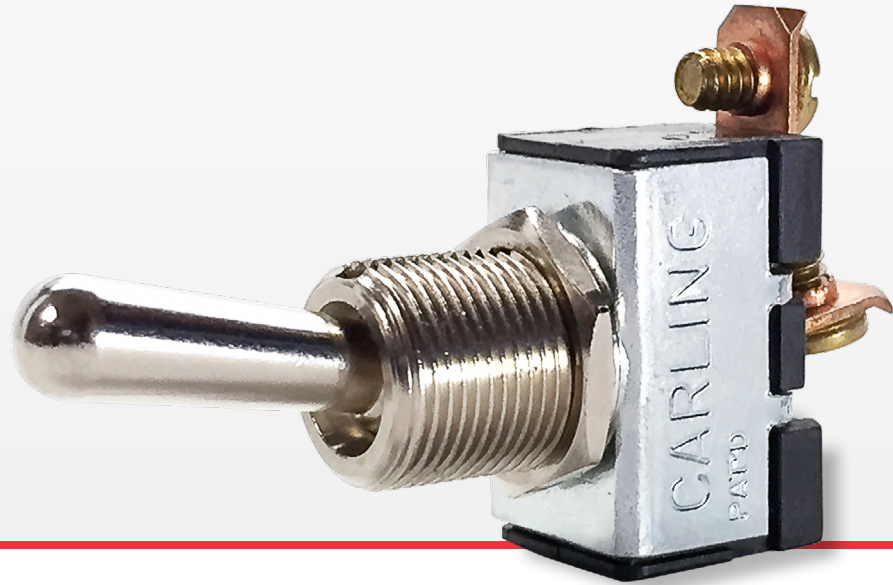

C-Series

Single Pole Toggle Switches

[PRODUCT WEBPAGE](#)

request sample, configure part

The C-Series single pole compact high current toggle switches are ideal for applications with back panel size constraints. These switches feature self-cleaning contacts and ratings up to 20A 125VAC, 10A 250VAC, 1 1/2 HP 125-250VAC. With a rugged metal construction, these switches figure prominently in markets with stringent current carrying requirements.

1 Pole **10-20** Amps **125, 250** VAC

Typical Applications

- Environmental Controls
- Marine
- Food Service
- Vacuum Cleaners

Tech Specs

Dielectric Strength

1000V - live to dead metal parts and opposite polarity.

Electrical Life

25,000 cycles

Operating Temperature

32°F to 185°F (0°C to 85°C)

Ordering Scheme

Sample Part Number CA201 73
 Selection 1 2

1. SERIES

10A 250VAC, 20A 125VAC, 11/2 HP 125-250VAC
 Single Pole Solder Lug .250 Tab Screw Term. Wire Leads
 On-None-Off CA200 CB200 CA201 CA204 CB204 CA205 CB205
 On-None-On