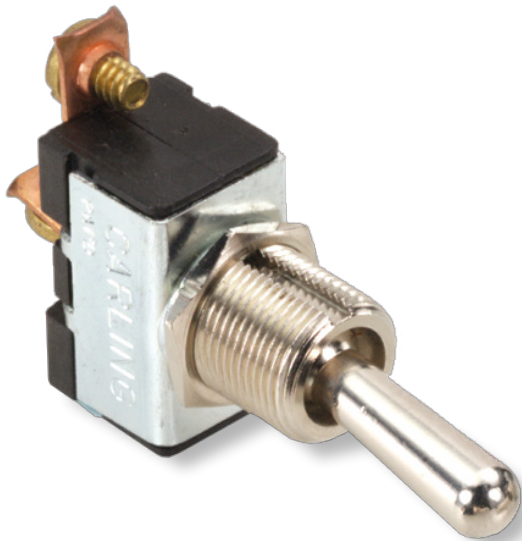

C-Series

Single Pole Toggle Switches

[PRODUCT WEBPAGE](#)

request sample, configure part

The C-Series single pole compact high current toggle switches are ideal for applications with back panel size constraints. These switches feature self-cleaning contacts and ratings up to 20A 125VAC, 10A 250VAC, 1 1/2 HP 125-250VAC. With a rugged metal construction, these switches figure prominently in markets with stringent current carrying requirements.

1 Pole **10-20** Amps **125, 250** VAC

Typical Applications

- Environmental Controls
- Marine
- Food Service
- Vacuum Cleaners

Tech Specs

Dielectric Strength

1000V - live to dead metal parts and opposite polarity.

Electrical Life

25,000 cycles

Operating Temperature

32°F to 185°F (0°C to 85°C)

Ordering Scheme

Sample Part Number CA201 73
 Selection 1 2

1. SERIES

10A 250VAC, 20A 125VAC, 11/2 HP 125-250VAC
 Single Pole Solder Lug .250 Tab Screw Term. Wire Leads
 On-None-Off CA200 CB200 CA201 CA204 CB204 CA205 CB205
 On-None-On

Additional toggle styles available. Consult factory.

2. KNOB COLOR

BAT	unsealed 73	sealed 78	toggle length 0.687	bushing length 0.465
-----	----------------	--------------	------------------------	-------------------------