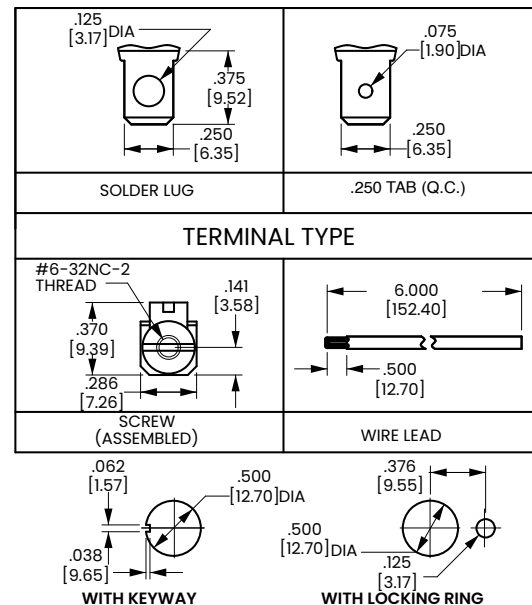

Electrical Life

25,000 cycles

Operating Temperature

32°F to 185°F (0°C to 85°C)

Ordering Scheme

Sample Part Number CA201 73
 Selection 1 2

1. SERIES

10A 250VAC, 20A 125VAC, 11/2 HP 125-250VAC
 Single Pole Solder Lug .250 Tab Screw Term. Wire Leads
 On-None-Off CA200 CB200 CA201 CA204 CB204 CA205 CB205
 On-None-On

Additional toggle styles available. Consult factory.

2. KNOB COLOR

BAT	unsealed 73	sealed 78	toggle length 0.687	bushing length 0.465
-----	----------------	--------------	------------------------	-------------------------

[Configure Complete Part Number >](#)

[Browse Standard Parts >](#)

Dimensional Specs

inches [millimeters]

Authorized Sales Representatives and Distributors

Click on a region of the map below to find your local representatives and distributors or visit www.carlingtech.com/findarep.