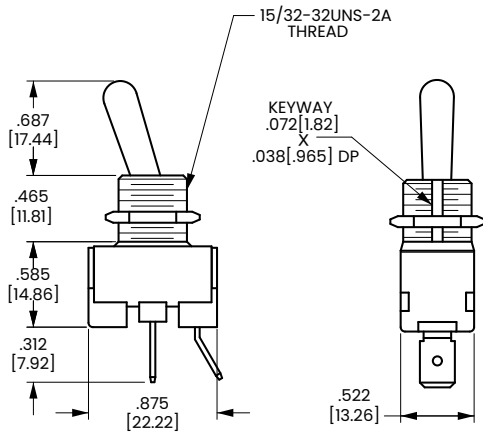

Electrical Life

25,000 cycles

Operating Temperature

32°F to 185°F (0°C to 85°C)

Ordering Scheme

Sample Part Number CA201 73
 Selection 1 2

1. SERIES

10A 250VAC, 20A 125VAC, 11/2 HP 125-250VAC
 Single Pole Solder Lug .250 Tab Screw Term. Wire Leads
 On-None-Off CA200 CB200 CA201 CA204 CB204 CA205 CB205
 On-None-On

Additional toggle styles available. Consult factory.

2. KNOB COLOR

BAT	unsealed 73	sealed 78	toggle length 0.687	bushing length 0.465
-----	----------------	--------------	------------------------	-------------------------

[Configure Complete Part Number >](#)

[Browse Standard Parts >](#)

Dimensional Specs

inches [millimeters]

Authorized Sales Representatives and Distributors

Click on a region of the map below to find your local representatives and distributors or visit www.carlingtech.com/findarep.