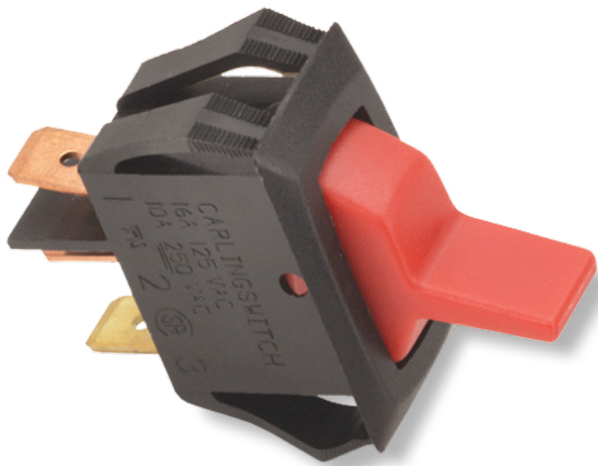

LRA-Series

Single Pole Lighted Rocker & Paddle Switches

PRODUCT WEBPAGE

request sample, configure part

Since its introduction, the Corvette switch has become the barometer for versatility and performance in the miniature switch market. This lighted version features the very same self cleaning contacts, international approvals, along with a wide variety of circuits, ratings, and actuator options that make the Corvette the switch of choice for various applications.

1	10-16	125-250	6-30
Pole	Amps	VAC	VDC

Typical Applications

- HVAC
- Transportation
- Lawn & Garden
- Lighting
- Commercial Food
- Power Strip

Tech Specs

Dielectric Strength

UL/CSA: 1000V-live to dead metal parts
 VDE: 4000V - live to dead metal parts;
 750V - across open contacts

125 neon lamp (use 125N in Selection 5 Lamp Voltage)
10A 250VAC; 16A 125VAC; 10(4)A 125VACu
 OFF-NONE-ON Solder Lugs .250 Tabs Wire Leads
LRA210 LRA211 LRA215

250 neon lamp (select 250N in selection 5 Lamp Voltage)
15A 250 VAC; 10A 250VAC; 16A 125VAC; 10(4)A 250 T85
 OFF-NONE-ON Solder Lugs .250 Tabs
LRA910 LRA911 LRA915

Incandescent lamp (select 006V-024V in selection 5 Lamp Voltage)
10A 30V
 OFF-NONE-ON Solder Lugs .250 Tabs Wire Leads
LRA510 LRA511 LRA515

2. ACTUATOR STYLE

P Paddle **C** Rocker Clear
R Rocker translucent