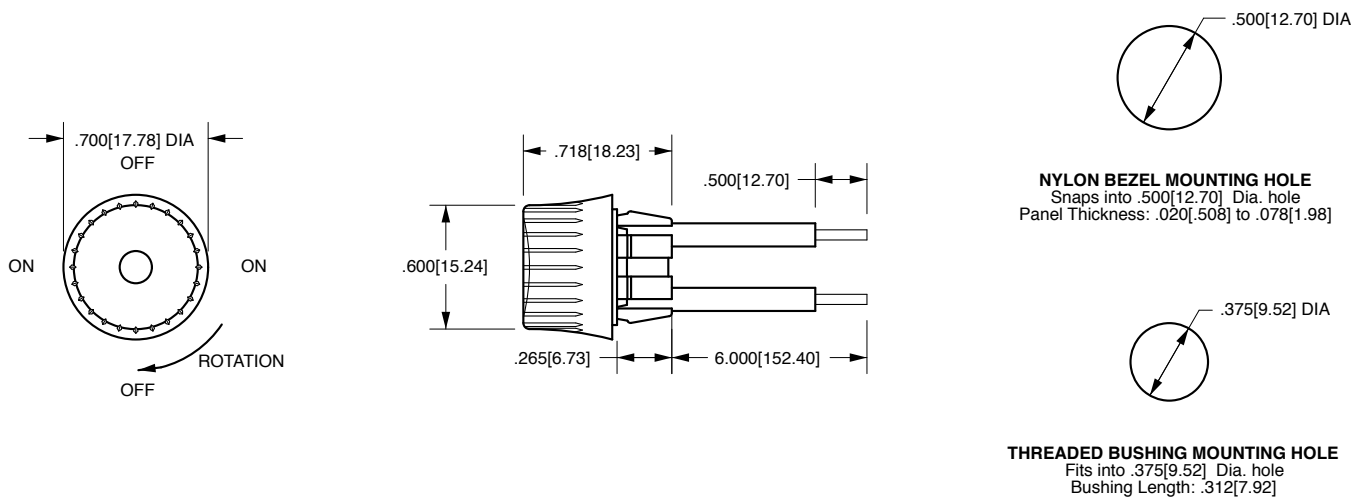

Dielectric Strength

UL/CSA: 1000V - live to dead metal parts

Electrical Life

100,000 cycles

Operating Temperature

32°F to 185°F (0°C to 85°C)

R135-A - BL

¹
Base Part Number

²
Knob Color

1 BASE PART NUMBER: SERIES / CIRCUITRY / RATING / TERMINATION

1.5A 250 VAC; 3A 125 VAC L; 5A 12 VDC	Wire Leads
OFF-ON repeating	.375 threaded bushing
OFF-ON repeating	nylon snap-in bezel
	R135
	R135-A

2 KNOB COLOR ¹

BL	Black
WH	White

Notes:

Standard Wire Leads are 6" long, stripped 1/2" black. If different length required, please specify at the end of the part number. ex. R135-A-BL/20". Panel Cut-Out Recommendations: For sheet metal panels, switch must enter panel in same direction as the punch. Burr on bottom. Test cut hole in actual material.

¹ Custom colors available. Consult factory.

*Manufacturer reserves the right to change product specification without prior notice.