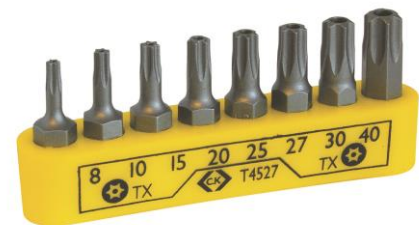

Range Description

A range of professional quality screwdriver bits sets

Features

- Premium quality S2 alloy steel for exceptional strength & durability
- Precision machined tip for an exact fit & damage free screwdriving

4525 – Slotted 4, 5, & 7mm + PH 1, 2 & 3 + PZD1, 2 & 3 + TX 15 & 20

4524

4527 – TX Tamperproof 8, 10, 15, 20, 25, 27, 30 & 40

4525

4528 – Hex Tamperproof 2, 2.5, 3, 4, 5, 5.5, 6 & 7mm

4527

4509 – 41 piece set - Contents: PH1 x2, PH2 x4, PH3 x2, PZ1 x4, PZ2 x8, PZ3 x4, Slotted 4mm x2, 5.5mm x2, 6mm x2, 8mm x2, TX15 x1, TX20 x1, TX25 x1, TX30 x1, Hex3 x1, Hex4 x1, Hex5 x1, Hex 6 x1
Screwdriver bit holder x1

4528

4508 – 41 piece set

- ⊕ PH0 x1, PH1 x1, PH2 x3, PH3 x1
- ⊕ PZ0 x1, PZ1 x1, PZ2 x1, PZ3 x1
- ⊖ 4.0mm x1, 5.0mm x1, 6.0mm x1, 8.0mm x1
- ⊙ Size 4x1, Size 5x1, Size 6x1, Size 8x1
- ⊙ Size 4x1, Size 6x1, Size 8x1, Size 10x1
- ⊕ Size 6x1, Size 8x1, Size 10x1
- ⊙ TX8 x1, TX10 x1, TX15 x1, TX20 x1, TX25 x1, TX27 x1, TX30 x1, TX40 x1
- ⊙ Size 1x1, Size 2x1, Size 3x1, Size 4x1
- ⊙ Size 1x1, Size 2x1, Size 3x1
- ⊙ Screwdriver Bit Holder x1