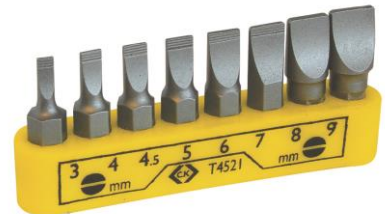

Range Description

A range of professional quality screwdriver bits sets

Features

- Premium quality S2 alloy steel for exceptional strength & durability
- Precision machined tip for an exact fit & damage free screwdriving

Contents:

4502 – 31 set – Contents: PZ1 x1, PZ2 x4, PZ3 x1, PH1 x1, PH2 x2, TX10 x2, TX15 x4, TX20 x4, TX25 x2, TX30 x2, TX40 x1, Slotted 4,0 x1, 5,5 x1, 6,5 x1, Hex4 x1, Hex5 x1, Hex6 x1, Screwdriver bit holder x1

4501 – TX10 x1, TX15 x1, TX20 x1, TX25 x1, TX30 x1, TX40 x1, Screwdriver bit holder x1

T4517 - PZ1 x1, PZ2 x4, PZ3 x1

T4502

T4501

T4517

4520 – 4 bit sets Cat No. 4521, 4522, 4523 & 4524 plus 4570 bit driver

4520

4521 – Slotted 3, 4, 4.5, 5, 6, 7, 8 & 9mm

4521

4522 – PH 0, 1, 2, & 3 + PZD 0, 1, 2, & 3

4522

4523 – TX 8, 10, 15, 20, 25, 27, 30 & 40

4523

4524 – Hex 1.5, 2, 2.5, 3, 4, 5, 5.5 & 6mm