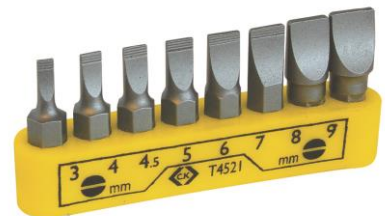

Range Description

A range of professional quality screwdriver bits sets

Features

- Premium quality S2 alloy steel for exceptional strength & durability
- Precision machined tip for an exact fit & damage free screwdriving

Contents:

4502 – 31 set – Contents: PZ1 x1, PZ2 x4, PZ3 x1, PH1 x1, PH2 x2, TX10 x2, TX15 x4, TX20 x4, TX25 x2, TX30 x2, TX40 x1, Slotted 4,0 x1, 5,5 x1, 6,5 x1, Hex4 x1, Hex5 x1, Hex6 x1, Screwdriver bit holder x1

4501 – TX10 x1, TX15 x1, TX20 x1, TX25 x1, TX30 x1, TX40 x1, Screwdriver bit holder x1

T4517 - PZ1 x1, PZ2 x4, PZ3 x1

T4502

T4501

T4517

4520 – 4 bit sets Cat No. 4521, 4522, 4523 & 4524 plus 4570 bit driver

4520

4521 – Slotted 3, 4, 4.5, 5, 6, 7, 8 & 9mm

4521

4522 – PH 0, 1, 2, & 3 + PZD 0, 1, 2, & 3

4522

4523 – TX 8, 10, 15, 20, 25, 27, 30 & 40

4523

4524 – Hex 1.5, 2, 2.5, 3, 4, 5, 5.5 & 6mm