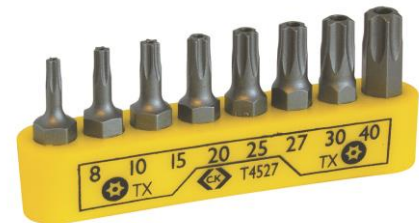

4525 – Slotted 4, 5, & 7mm + PH 1, 2 & 3 + PZD1, 2 & 3 + TX 15 & 20

4524

4527 – TX Tamperproof 8, 10, 15, 20, 25, 27, 30 & 40

4525

4528 – Hex Tamperproof 2, 2.5, 3, 4, 5, 5.5, 6 & 7mm

4527

4509 – 41 piece set - Contents: PH1 x2, PH2 x4, PH3 x2, PZ1 x4, PZ2 x8, PZ3 x4, Slotted 4mm x2, 5.5mm x2, 6mm x2, 8mm x2, TX15 x1, TX20 x1, TX25 x1, TX30 x1, Hex3 x1, Hex4 x1, Hex5 x1, Hex 6 x1 Screwdriver bit holder x1

4528

4508 – 41 piece set

- ⊕ PH0 x1, PH1 x1, PH2 x3, PH3 x1
- ⊕ PZ0 x1, PZ1 x1, PZ2 x1, PZ3 x1
- ⊖ 4.0mm x1, 5.0mm x1, 6.0mm x1, 8.0mm x1
- ⊙ Size 4x1, Size 5x1, Size 6x1, Size 8x1
- ⊙ Size 4x1, Size 6x1, Size 8x1, Size 10x1
- ⊕ Size 6x1, Size 8x1, Size 10x1
- ⊙ TX8 x1, TX10 x1, TX15 x1, TX20 x1, TX25 x1, TX27 x1, TX30 x1, TX40 x1
- ⊙ Size 1x1, Size 2x1, Size 3x1, Size 4x1
- ⊙ Size 1x1, Size 2x1, Size 3x1
- ⊙ Screwdriver Bit Holder x1