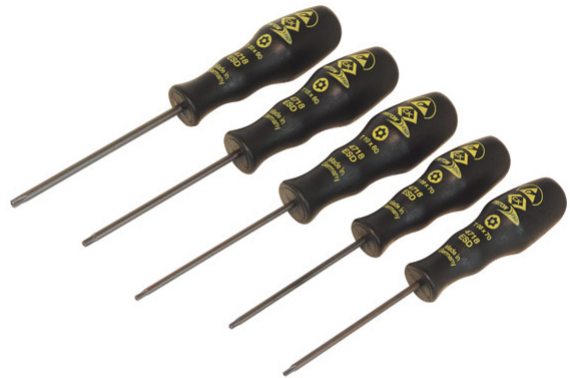

Product Specification PDF

Date	Correct as of 6th Aug 2019
Brand	C.K
Product	T4730ESD
Description	Triton ESD Screwdriver Set of 5
Barcode	5013969005721
Commodity code	8205400000
Country of origin	DE

Features & Benefits	~ Ergonomic tri-lobe handle design for comfort & effective delivery of torque ~ Fully ESD compliant for safe use on sensitive electronic components ~ Toughened alloy steel blade for exceptional strength & durability ~ Black anti-peel finish eliminates the risk of damage from flaking chrome ~ Handle injection moulded directly to blade giving the ultimate bond for increased reliability & durability ~ Precision machined tip for an exact screw fit & damage free screwdriving ~ Contents: TX 8, 9, 10, 15 & 20
Applicable Standards	
Health & Safety	None applicable
Warranty	C.K products are guaranteed for 1year against imperfect materials or workmanship. Damage caused through normal wear and tear or resulting from inappropriate use, is not covered.