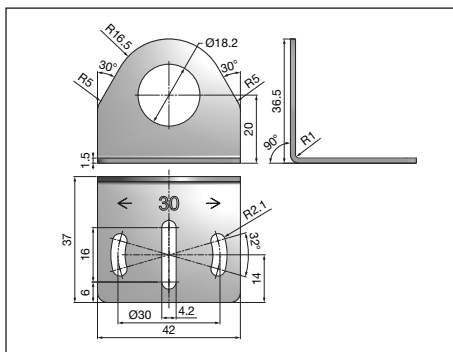

General Accessories Mounting Brackets

Type AMB8 Angled

Ordering no.	AMB8-A
Material	Steel, galvanized

Type AMB12 Angled

Ordering no.	AMB12-A
Material	Steel, galvanized
Ordering no.	AMB12-A316L
Material	Stainless Steel AISI316L (DIN 1.4404)

Type AMB18 Angled

Ordering no.	AMB18-A
Material	Steel, galvanized
Ordering no.	AMB18-A316L
Material	Stainless Steel AISI316L (DIN 1.4404)

Type AMB30 Angled

Ordering no.	AMB30-A
Material	Steel, galvanized