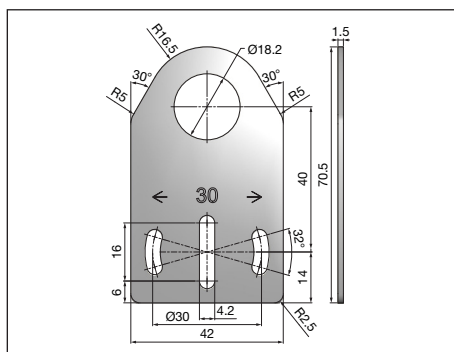

Type AMB8 Straight

Ordering no.	AMB8-S
Material	Steel, galvanized

Type AMB12 Straight

Ordering no.	AMB12-S
Material	Steel, galvanized
Ordering no.	AMB12-S316L
Material	Stainless Steel AISI316L (DIN 1.4404)

Type AMB18 Straight

Ordering no.	AMB18-S
Material	Steel, galvanized
Ordering no.	AMB18-S316L
Material	Stainless Steel AISI316L (DIN 1.4404)

Type AMB30 Straight

Ordering no.	AMB30-S
Material	Steel, galvanized