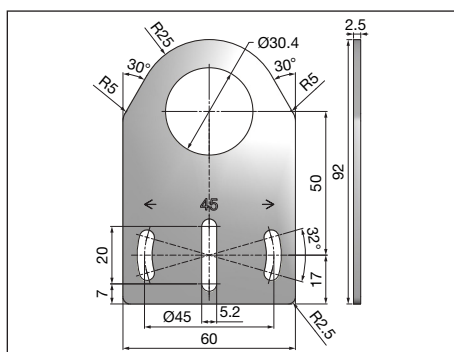

Type AMB8 Straight

Ordering no.	AMB8-S
Material	Steel, galvanized

Type AMB12 Straight

Ordering no.	AMB12-S
Material	Steel, galvanized
Ordering no.	AMB12-S316L
Material	Stainless Steel AISI316L (DIN 1.4404)

Type AMB18 Straight

Ordering no.	AMB18-S
Material	Steel, galvanized
Ordering no.	AMB18-S316L
Material	Stainless Steel AISI316L (DIN 1.4404)

Type AMB30 Straight

Ordering no.	AMB30-S
Material	Steel, galvanized