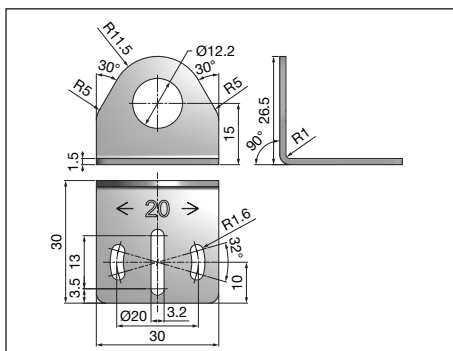

General Accessories Mounting Brackets

Type AMB8 Angled

Ordering no.	AMB8-A
Material	Steel, galvanized

Type AMB12 Angled

Ordering no.	AMB12-A
Material	Steel, galvanized
Ordering no.	AMB12-A316L
Material	Stainless Steel AISI316L (DIN 1.4404)

Type AMB18 Angled

Ordering no.	AMB18-A
Material	Steel, galvanized
Ordering no.	AMB18-A316L
Material	Stainless Steel AISI316L (DIN 1.4404)

Type AMB30 Angled

Ordering no.	AMB30-A
Material	Steel, galvanized

Type AMB8 Straight

Ordering no.	AMB8-S
Material	Steel, galvanized

Type AMB12 Straight

Ordering no.	AMB12-S
Material	Steel, galvanized
Ordering no.	AMB12-S316L
Material	Stainless Steel AISI316L (DIN 1.4404)

Type AMB18 Straight

Ordering no.	AMB18-S
Material	Steel, galvanized
Ordering no.	AMB18-S316L
Material	Stainless Steel AISI316L (DIN 1.4404)

Type AMB30 Straight

Ordering no.	AMB30-S
Material	Steel, galvanized