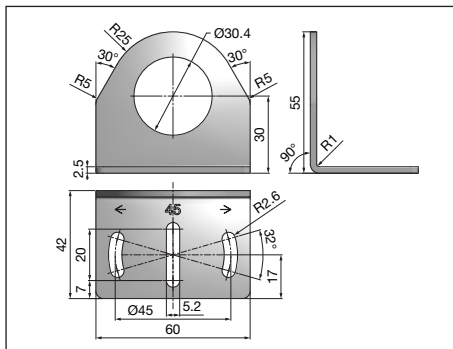

General Accessories Mounting Brackets

Type AMB8 Angled

Ordering no.	AMB8-A
Material	Steel, galvanized

Type AMB12 Angled

Ordering no.	AMB12-A
Material	Steel, galvanized
Ordering no.	AMB12-A316L
Material	Stainless Steel AISI316L (DIN 1.4404)

Type AMB18 Angled

Ordering no.	AMB18-A
Material	Steel, galvanized
Ordering no.	AMB18-A316L
Material	Stainless Steel AISI316L (DIN 1.4404)

Type AMB30 Angled

Ordering no.	AMB30-A
Material	Steel, galvanized