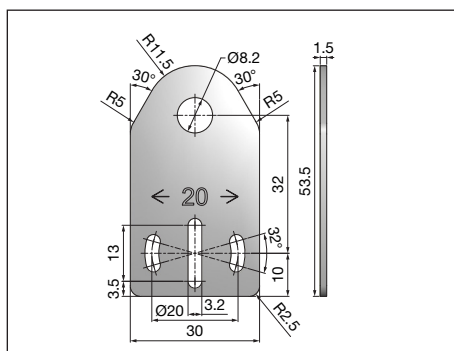

Type AMB18 Angled

Ordering no.	AMB18-A
Material	Steel, galvanized
Ordering no.	AMB18-A316L
Material	Stainless Steel AISI316L (DIN 1.4404)

Type AMB30 Angled

Ordering no.	AMB30-A
Material	Steel, galvanized

Type AMB8 Straight

Ordering no.	AMB8-S
Material	Steel, galvanized

Type AMB12 Straight

Ordering no.	AMB12-S
Material	Steel, galvanized
Ordering no.	AMB12-S316L
Material	Stainless Steel AISI316L (DIN 1.4404)