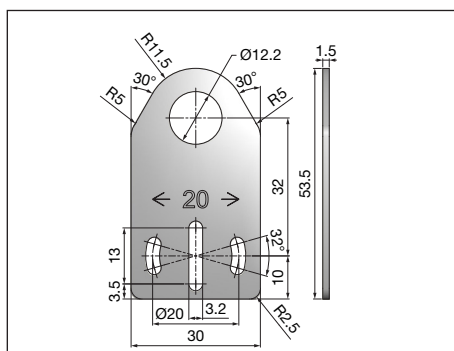

Type AMB18 Angled

Ordering no.	AMB18-A
Material	Steel, galvanized
Ordering no.	AMB18-A316L
Material	Stainless Steel AISI316L (DIN 1.4404)

Type AMB30 Angled

Ordering no.	AMB30-A
Material	Steel, galvanized

Type AMB8 Straight

Ordering no.	AMB8-S
Material	Steel, galvanized

Type AMB12 Straight

Ordering no.	AMB12-S
Material	Steel, galvanized
Ordering no.	AMB12-S316L
Material	Stainless Steel AISI316L (DIN 1.4404)