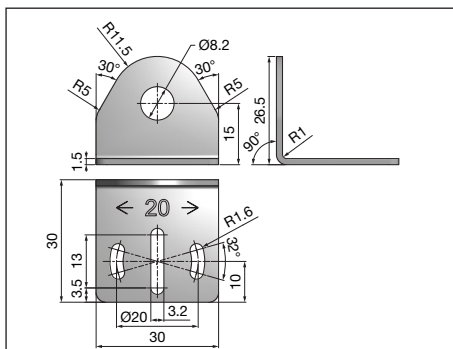

General Accessories Mounting Brackets

Type AMB8 Angled

Ordering no.	AMB8-A
Material	Steel, galvanized

Type AMB12 Angled

Ordering no.	AMB12-A
Material	Steel, galvanized
Ordering no.	AMB12-A316L
Material	Stainless Steel AISI316L (DIN 1.4404)

Type AMB18 Angled

Ordering no.	AMB18-A
Material	Steel, galvanized
Ordering no.	AMB18-A316L
Material	Stainless Steel AISI316L (DIN 1.4404)

Type AMB30 Angled

Ordering no.	AMB30-A
Material	Steel, galvanized

Type AMB18 Straight

Ordering no.	AMB18-S
Material	Steel, galvanized
Ordering no.	AMB18-S316L
Material	Stainless Steel AISI316L (DIN 1.4404)

Type AMB30 Straight

Ordering no.	AMB30-S
Material	Steel, galvanized