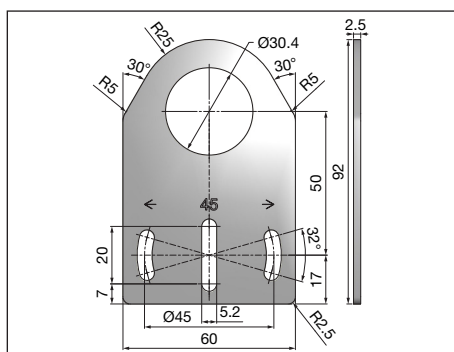

Type AMB30 Straight

Ordering no.	AMB30-S
Material	Steel, galvanized