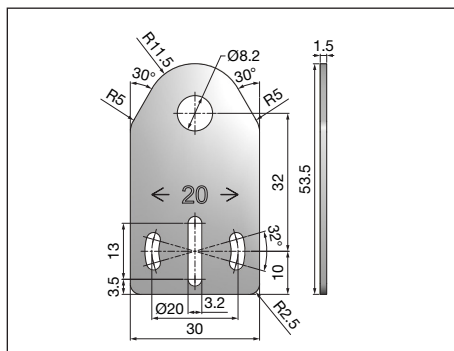

Type AMB8 Straight

Ordering no.	AMB8-S
Material	Steel, galvanized