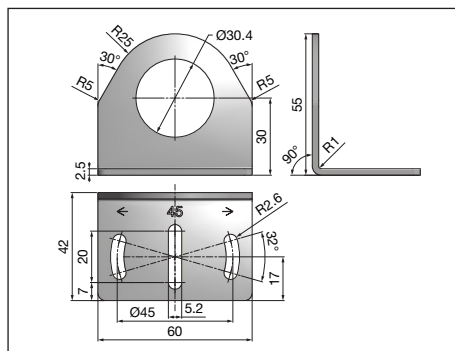

Type AMB30 Angled

Ordering no.	AMB30-A
Material	Steel, galvanized