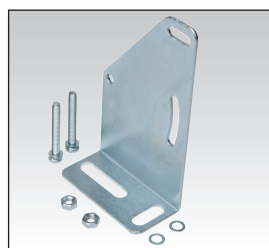

Photoelectrics Accessories Mounting Material

Mounting Bracket, long PM-Series, Type MB02

Ordering no.

MB02

Material
Body

Steel, galvanized

Mounting Bracket, Type MB18A

Ordering no.

MB18A

Material
Body

POM, black

Mounting Brackets, PA-Series, Types APA-2 and APA-3

APA-2

Ordering no.

APA-2

Material
Body

Steel, black

APA-3

Ordering no.

APA-3

Material
Body

Aluminium, anodized

Mounting Bracket, PB-Series, Type APB-1

Ordering no.

APB-1

Material
Body

Steel, black

Mounting Bracket, MOFTR-Series, Type MB-MO1

Ordering no.	MB-MO1
Material	PA6, reinforced, black

Mounting Bracket, Type APD30-MB1

Ordering no.	ADP30-MB1
Material	Stainless steel (304)