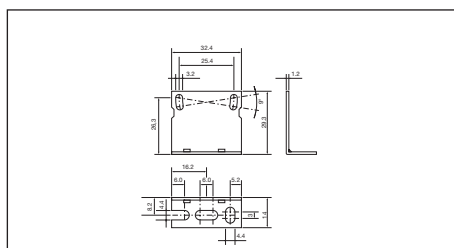

Mounting Bracket, Type APD30-MB2

Ordering no.	ADP30-MB2
Material	Stainless steel (304)