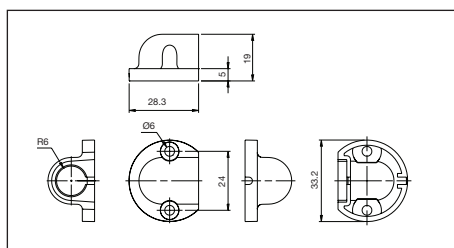

Mounting Brackets, Type AMPF-MB1

Ordering no.	AMPF-MB1
Material	ABS, black