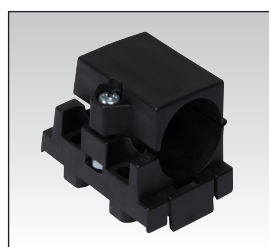

Photoelectrics Accessories Mounting Material

Mounting Bracket, long PM-Series, Type MB02

Ordering no.

MB02

Material
Body

Steel, galvanized

Mounting Bracket, Type MB18A

Ordering no.

MB18A

Material
Body

POM, black

Mounting Brackets, PA-Series, Types APA-2 and APA-3

APA-2

Ordering no.

APA-2

Material
Body

Steel, black

APA-3

Ordering no.

APA-3

Material
Body

Aluminium, anodized

Mounting Bracket, PB-Series, Type APB-1

Ordering no.

APB-1

Material
Body

Steel, black

Mounting Bracket, MOFTR-Series, Type MB-MO1

Ordering no.	MB-MO1
Material	PA6, reinforced, black

Mounting Bracket, Type APD30-MB1

Ordering no.	ADP30-MB1
Material	Stainless steel (304)