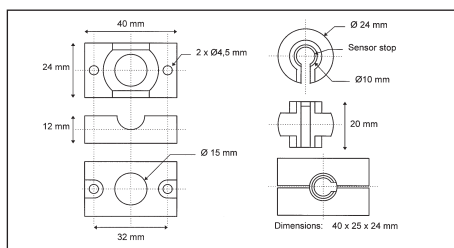

Mounting Bracket, MOFTR-Series, Type MB-MO1

Ordering no.	MB-MO1
Material	PA6, reinforced, black