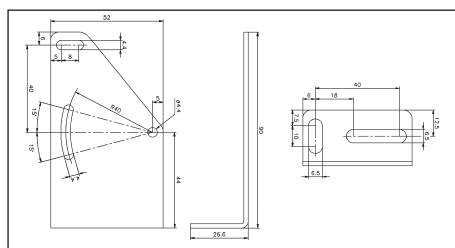

Photoelectrics Accessories Mounting Material

Mounting Bracket, long PM-Series, Type MB02

Ordering no.

MB02

Material
Body

Steel, galvanized

Mounting Bracket, Type MB18A

Ordering no.