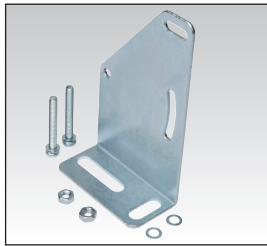

Photoelectrics Accessories Mounting Material

Mounting Bracket, long PM-Series, Type MB02

Ordering no.	MB02
Material Body	Steel, galvanized

Mounting Bracket, Type MB18A

Ordering no.	MB18A
Material Body	POM, black

Mounting Brackets, PA-Series, Types APA-2 and APA-3

Ordering no.	APA-2
Material Body	Steel, black

Ordering no.	APA-3
Material Body	Aluminium, anodized

Mounting Bracket, PB-Series, Type APB-1

Ordering no.	APB-1
Material Body	Steel, black

Mounting Brackets, Type APD32-MB3

Ordering no.

APD32-MB3

Material

Body

Steel, cromated

Mounting Bracket, Type AMO-MB3

Ordering no.