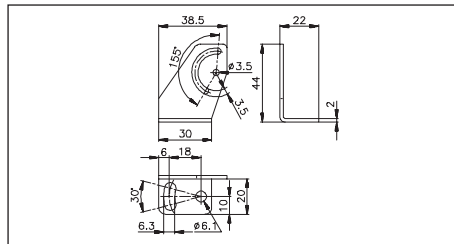

Mounting Brackets, PA-Series, Types APA-2 and APA-3

Ordering no.	APA-2
Material Body	Steel, black