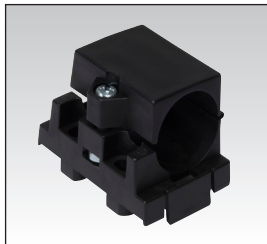

Photoelectrics Accessories Mounting Material

Mounting Bracket, long PM-Series, Type MB02

Ordering no.	MB02
Material Body	Steel, galvanized

Mounting Bracket, Type MB18A

Ordering no.	MB18A
Material Body	POM, black

Mounting Brackets, PA-Series, Types APA-2 and APA-3

Ordering no.	APA-2
Material Body	Steel, black

Ordering no.	APA-3
Material Body	Aluminium, anodized

Mounting Bracket, PB-Series, Type APB-1

Ordering no.	APB-1
Material Body	Steel, black

Mounting Brackets, Type APD32-MB3

Ordering no.

APD32-MB3

Material

Body

Steel, cromated

Mounting Bracket, Type AMO-MB3

Ordering no.