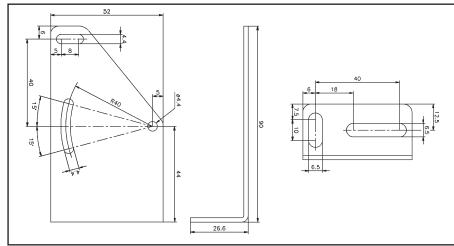

Photoelectrics Accessories Mounting Material

Mounting Bracket, long PM-Series, Type MB02

Ordering no.	MB02
Material Body	Steel, galvanized

Mounting Bracket, Type MB18A

Ordering no.	MB18A
Material Body	POM, black