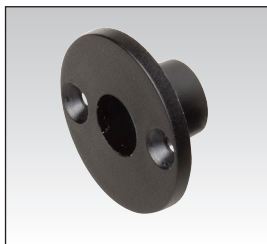

Photoelectrics Accessories Mounting Material

Mounting Bracket, long PM-Series, Type MB02

Ordering no.	MB02
Material Body	Steel, galvanized

Mounting Bracket, Type MB18A

Ordering no.	MB18A
Material Body	POM, black

Mounting Brackets, PA-Series, Types APA-2 and APA-3

Ordering no.	APA-2
Material Body	Steel, black

Ordering no.	APA-3
Material Body	Aluminium, anodized

Mounting Bracket, PB-Series, Type APB-1

Ordering no.	APB-1
Material Body	Steel, black

Mounting Brackets, Type APD32-MB3

Ordering no.

APD32-MB3

Material

Body

Steel, cromated

Mounting Bracket, Type AMO-MB3

Ordering no.

AMO-MB3

Material

Body

PC

X-ON Electronics

Largest Supplier of Electrical and Electronic Components

Click to view similar products for [Cable Mounting & Accessories](#) category:

Click to view products by [Carlo Gavazzi](#) manufacturer: