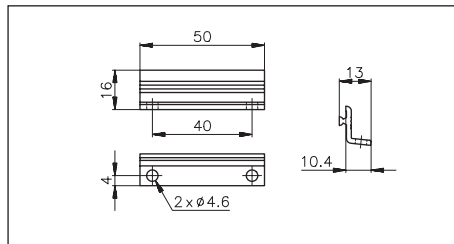

Ordering no.	APA-3
Material Body	Aluminium, anodized