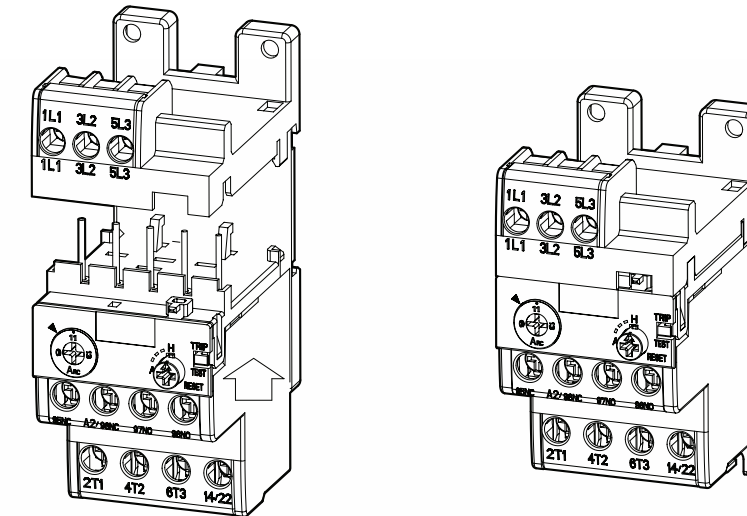

Surge absorber unit, AS-12M

- Coil surge suppressor

Surge absorber unit

Type	Internal element	Operational voltage	Applied contactors
AS-12M / 1	Varistor	AC24-48V	CGMS-6A-16A
AS-12M / 2		AC60-127V	
AS-12M / 3		AC200-240V	
AS-12M / 4		DC12-24V	CGMS-6D-16D
AS-12M / 5		DC30-72V	
AS-12M / 6		DC100-127V	
AS-12M / 7		DC200-250V	

Separate mounting unit, AZ-12H

- To mount a relay separately from a contactor
- Mountable on DIN rail or by screw fixing

Mini contactors

Dimensions

CGMS-12A
+
AT-12M

0.21kg

CGMS-12D
+
AS-12M

0.175kg