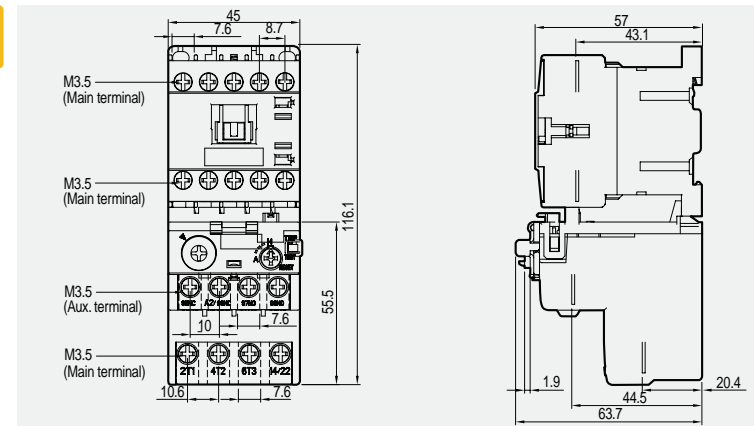

0.4kg

CGMSS-6, 9,
12, 16A