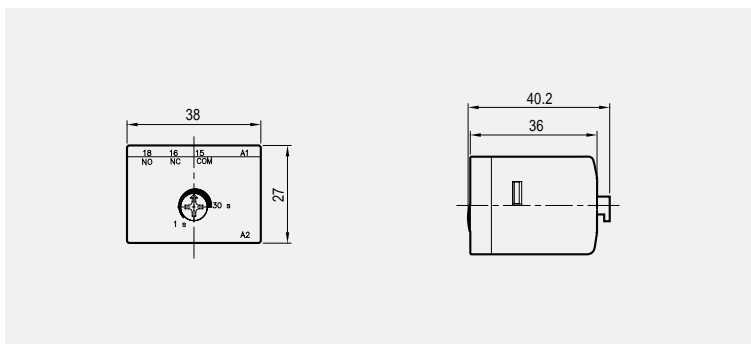

0.175kg

AT-12M