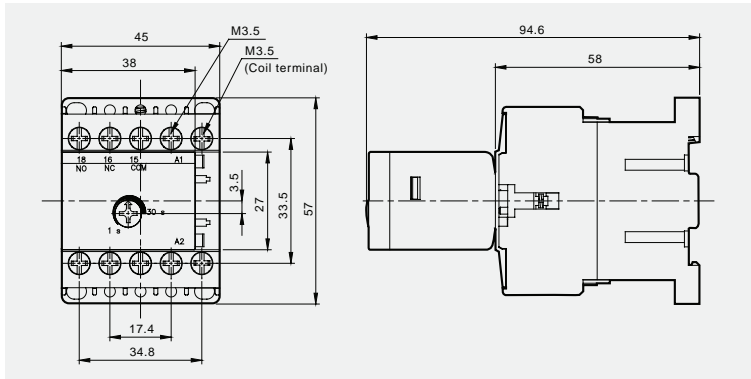

Separate mounting unit, AZ-12H

- To mount a relay separately from a contactor
- Mountable on DIN rail or by screw fixing

Mini contactors

Dimensions

CGMS-12A
+
AT-12M

0.21kg

CGMS-12D
+
AS-12M

0.175kg