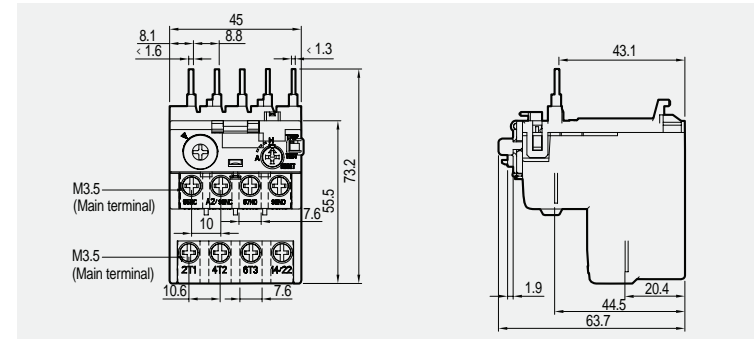

0.005kg

CGT(H)-12M