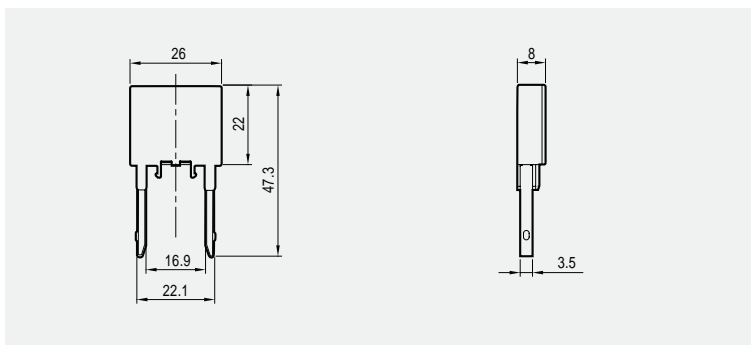

0.04kg

AS-12M