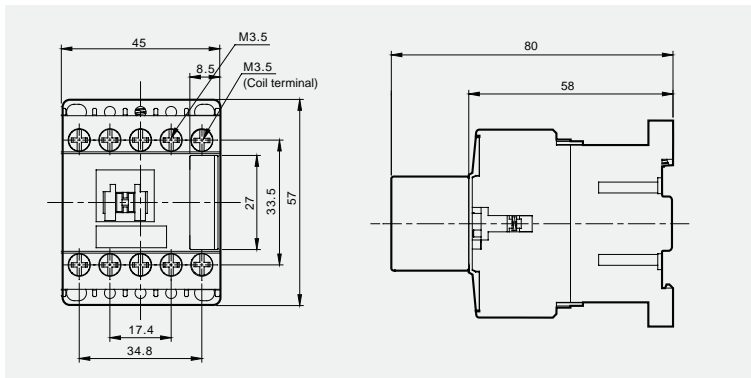

Separate mounting unit, AZ-12H

- To mount a relay separately from a contactor
- Mountable on DIN rail or by screw fixing

Mini contactors

Dimensions

CGMS-12A
+
AT-12M

0.21kg

CGMS-12D
+
AS-12M

0.175kg