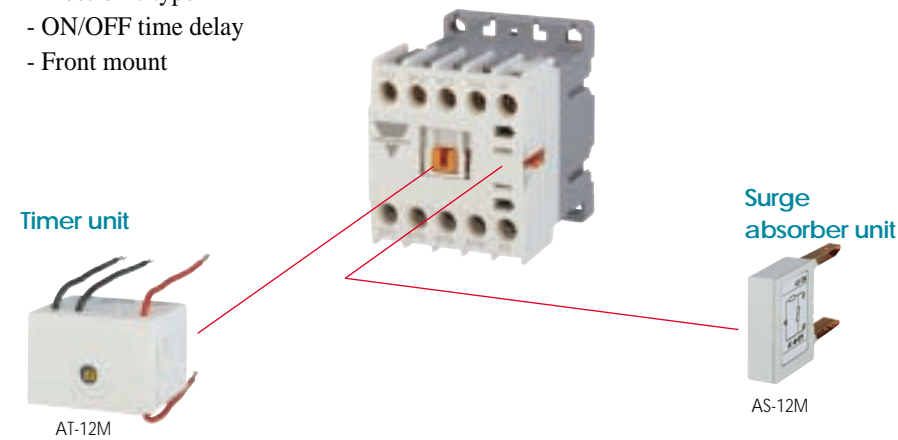

Accessories for mini contactors

Accessories for mini overload relays

Timer unit, AT-12M

- Electronic type
- ON/OFF time delay
- Front mount

Electronic Timer

Type	Control voltage	Delay	Time	Applied contactors
AT-12M / -on	AC/DC 24-48V	ON	0.1-30s	CGMS-6A-16A CGMS-6D-16D
AT-12M / -off	AC/DC 24-48V	OFF	0.1-30s	CGMS-6A-16A CGMS-6D-16D
AT-12M / on	AC 100-220V	ON	0.1-30s	CGMS-6A-16A CGMS-6D-16D
AT-12M / off	AC 100-220V	OFF	0.1-30s	CGMS-6A-16A CGMS-6D-16D

Surge absorber unit, AS-12M

- Coil surge suppressor

Surge absorber unit

Type	Internal element	Operational voltage	Applied contactors
AS-12M / 1	Varistor	AC24-48V	CGMS-6A-16A
AS-12M / 2		AC60-127V	
AS-12M / 3		AC200-240V	
AS-12M / 4		DC12-24V	CGMS-6D-16D
AS-12M / 5		DC30-72V	
AS-12M / 6		DC100-127V	
AS-12M / 7		DC200-250V	

Separate mounting unit, AZ-12H

- To mount a relay separately from a contactor
- Mountable on DIN rail or by screw fixing

Mini contactors

Dimensions

CGMS-12A
+
AT-12M

0.21kg

CGMS-12D
+
AS-12M

0.175kg