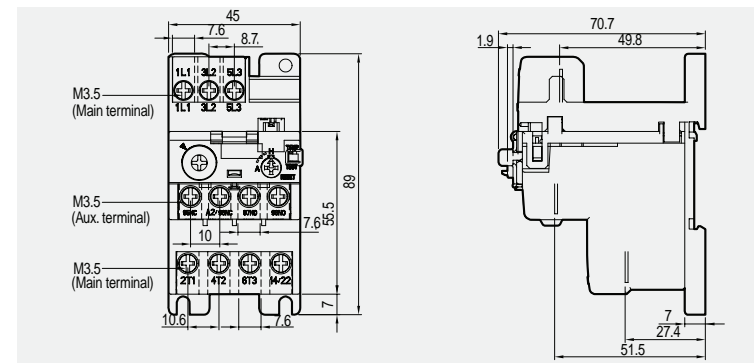

0.1kg

CGT(H)-12MH