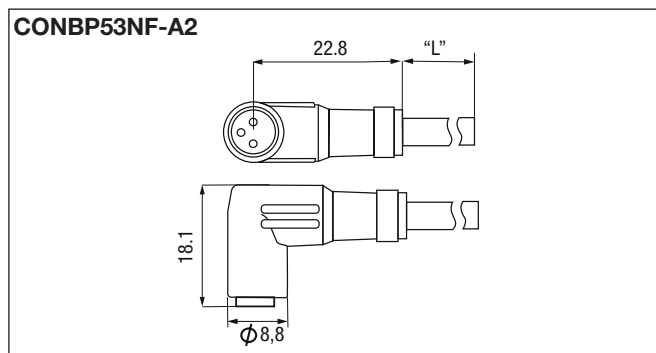

General Accessories

Connectors

Type CONBP5...

CARLO GAVAZZI

- Straight or 90° connectors
- M8 version - Push-on
- 3 wire
- IP 67
- UL approved

Product Description

M8 Push-on connection cables for easy connection. Come with 3 wires and in straight or angled versions.

UL approved high-quality connection cable in PVC.

Ordering Key

CONBP53NF-A2

CONB _____
P5 = M8 Push-on _____
3 = 3 Wire (BN, BU, BK) _____
N= Not shielded _____
F= Female _____
A = Angled _____
S = Straight _____
2 = 2 m _____

Type Selection

Plug type	Cable length	Ordering number
3-Wire Angled	2 m	CONBP53NF-A2
3-Wire Straight	2 m	CONBP53NF-S2

Specifications

Rated operating voltage	60V AC/DC	Moulded body material	TPU translucent
Rated current	≤4A	Coupling screw	CuZn, nickel plated
Contact resistance	≤5mΩ	Tightening torque	0.5 Nm
Rated impulse voltage	1.5KV	Degree of protection	IP67
Insulation resistance	>10 ⁹ Ω	Pollution degree	3
Cable outer diameter	5.0mm	Pin IEC standard	IEC61076-2-104
Wire cross section	0,34mm ²	Temperature	-40° to 90°C
Cable	PVC, black	Weight	approx. 75g
Contact material	CuSn		
Contact plating	Pre-nickel and gold plated		
Contact bearer material	PA/TPU, orange		

Dimensions

Contact layout

Derating curve (DIN EN 60512-5-2)

X-ON Electronics

Largest Supplier of Electrical and Electronic Components

Click to view similar products for [Sensor Cables / Actuator Cables](#) category: