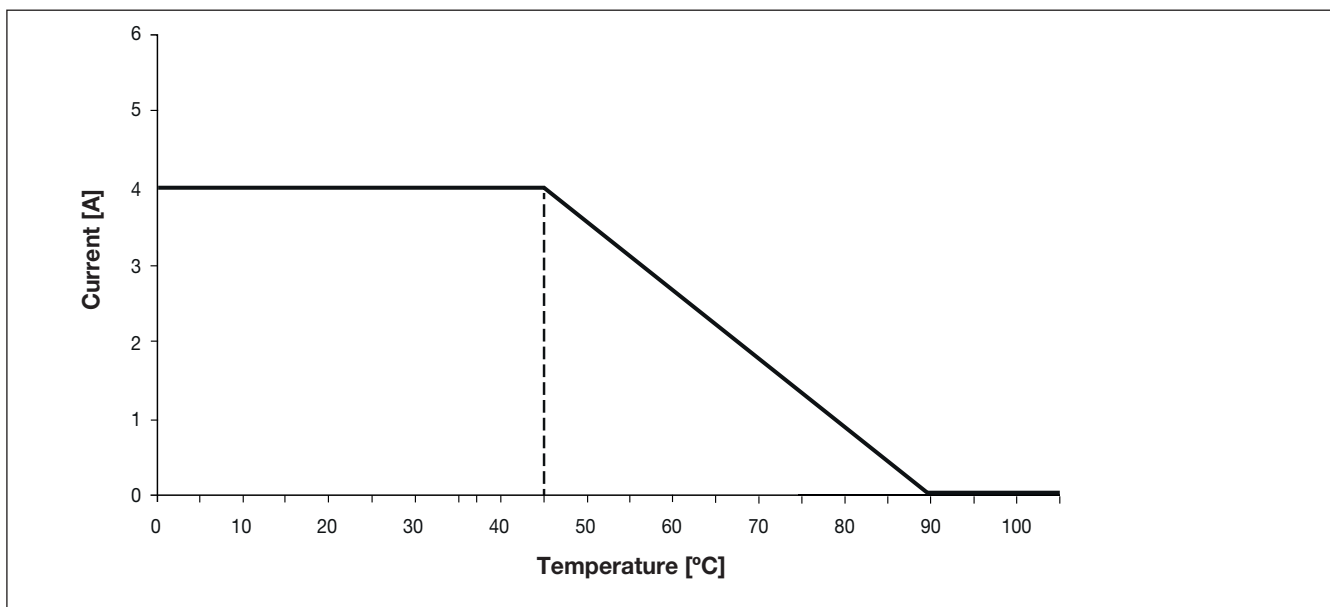

Derating curve (DIN EN 60512-5-2)