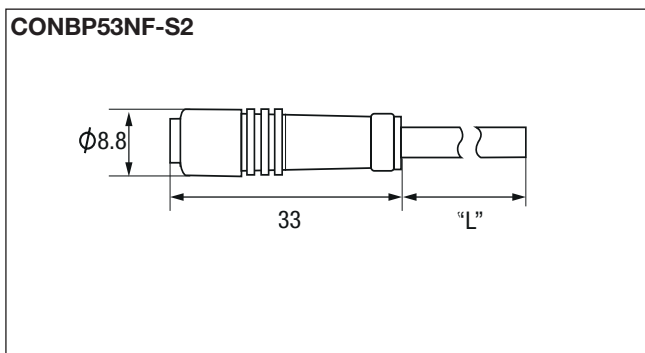

General Accessories

Connectors

Type CONBP5...

CARLO GAVAZZI

- Straight or 90° connectors
- M8 version - Push-on
- 3 wire
- IP 67
- UL approved

Product Description

M8 Push-on connection cables for easy connection. Come with 3 wires and in straight or angled versions.

UL approved high-quality connection cable in PVC.

Ordering Key

CONBP53NF-A2

CONB _____
P5 = M8 Push-on _____
3 = 3 Wire (BN, BU, BK) _____
N= Not shielded _____
F= Female _____
A = Angled _____
S = Straight _____
2 = 2 m _____

Type Selection

Plug type	Cable length	Ordering number
3-Wire Angled	2 m	CONBP53NF-A2
3-Wire Straight	2 m	CONBP53NF-S2

Specifications

Rated operating voltage	60V AC/DC	Moulded body material	TPU translucent
Rated current	≤4A	Coupling screw	CuZn, nickel plated
Contact resistance	≤5mΩ	Tightening torque	0.5 Nm
Rated impulse voltage	1.5KV	Degree of protection	IP67
Insulation resistance	>10 ⁹ Ω	Pollution degree	3
Cable outer diameter	5.0mm	Pin IEC standard	IEC61076-2-104
Wire cross section	0,34mm ²	Temperature	-40° to 90°C
Cable	PVC, black	Weight	approx. 75g
Contact material	CuSn		
Contact plating	Pre-nickel and gold plated		
Contact bearer material	PA/TPU, orange		

Dimensions

Contact layout

Derating curve (DIN EN 60512-5-2)

X-ON Electronics

Largest Supplier of Electrical and Electronic Components

Click to view similar products for [Sensor Cables / Actuator Cables](#) category: