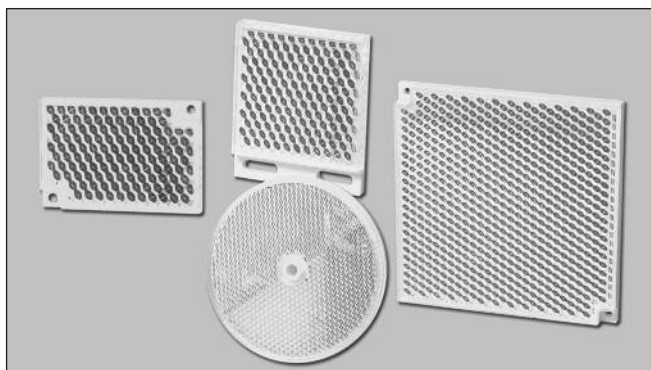

# Photoelectrics Accessories Reflectors Type ER

- High quality reflectors for retro-reflective photoelectric switches
- Reflective tape suitable for polarized light
- Heated reflectors for cold storage or freezer installations
- All catalogued photoelectrics use ER 4 as reference for applicable sensing distance

## Type Selection

Size W x H x D	Mounting <sup>1)</sup>	Ordering no.	Reduction factors on distance
51.0 x 17.5 x 6.0	Adhesive	<b>ER 1</b>	0.20
60.0 x 41.0 x 8.0	2 x M3 screws	<b>ER 4060</b>	0.81
80.0 x 54.0 x 8.0	Adhesive	<b>ER 5080</b>	0.60
82.0 x 37.0 x 5.5	Adhesive	<b>ER 8</b>	0.51
186.0 x 46.5 x 8.0	2 x M6 screws	<b>ER 42182</b>	0.65
100.0 x 100.0 x 9.2	2 x M3 screws	<b>ER 100</b>	1.20
84.5 x 84.5 x 9.0	2 x M3 screws	<b>ER 840</b>	0.96
51.5 x 61.0 x 8.0	2 x M4 screws	<b>ER 5060</b>	0.80
23.5 x 47.5 x 8.0	2 x M3.5 screws	<b>ER 390</b>	0.39
32.5 x 65.0 x 8.0	2 x M3.5 screws	<b>ER 483</b>	0.55
19.0 x 72.5 x 8.4	2 x M3.5 screws	<b>ER 530</b>	0.45
55.3 x 126.0 x 9.0	2 x M6 screws	<b>ER 686</b>	0.92
18.5 x 120.0 x 6.5	2 x M4 screws	<b>ER 665</b>	0.45
13.0 x 17.0 x 5.0	Adhesive	<b>ER 640</b>	0.16
52.0 x 119.0 x 27.0	4 x M4 screws	<b>ER 681 <sup>2)</sup></b>	0.92
Ø 35.0 x 5.5	Adhesive	<b>ER 692</b>	0.53
Ø 84.0 x 7.4	1 x M4 screw	<b>ER 4</b>	1.00
Ø 25.0 x 5.0	Adhesive	<b>ER 689</b>	0.39
Ø 42.0 x 6.0	Adhesive	<b>ER 420</b>	0.54
Ø 42.0 x 60.0 x 6.8	2 x M3.5 screws	<b>ER 423</b>	0.54
Ø 46.0 x 6.5	Adhesive	<b>ER 460</b>	0.55
<b>Reflective tape</b>			
25 mm wide x 45.7 meters long (1 roll)		<b>ERT 25</b>	0.23 (25 x25 mm)
50 mm wide x 45.7 meters long (1 roll)		<b>ERT 50</b>	0.34 (50 x 50 mm)

<sup>1)</sup> Mounting material not included

<sup>2)</sup> (internal heating)

### Reflectors

Material: PMMA/ABS

Temperature range: -20 to +60 degree C

Degree of protection: IP69K