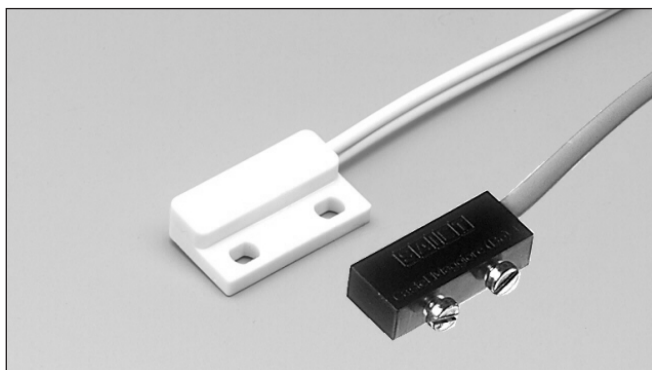

# Proximity Magnetic Sensors Rectangular Body, MM series

- Plastic rectangular case
- Extremely small dimensions
- High sensibility contacts
- NO or CO output functions

## Product Description

The micro-miniature types are characterized by extremely small dimensions.

The MM.A.6 model contains, in a very small case, a very high sensibility contact, with

low hysteresis.

The two fixing holes, suited for M3 screws, allow simple mounting procedure over a large variety of applications.

## Type Selection

Output function	External dimensions	Output connection	Reference
NO	14 x 23,5 x 6,1	Twin lead cable	MM.A.6
	7 x 27 x 11	PVC Cable	MM.A.3
Change-over			MM.S.1