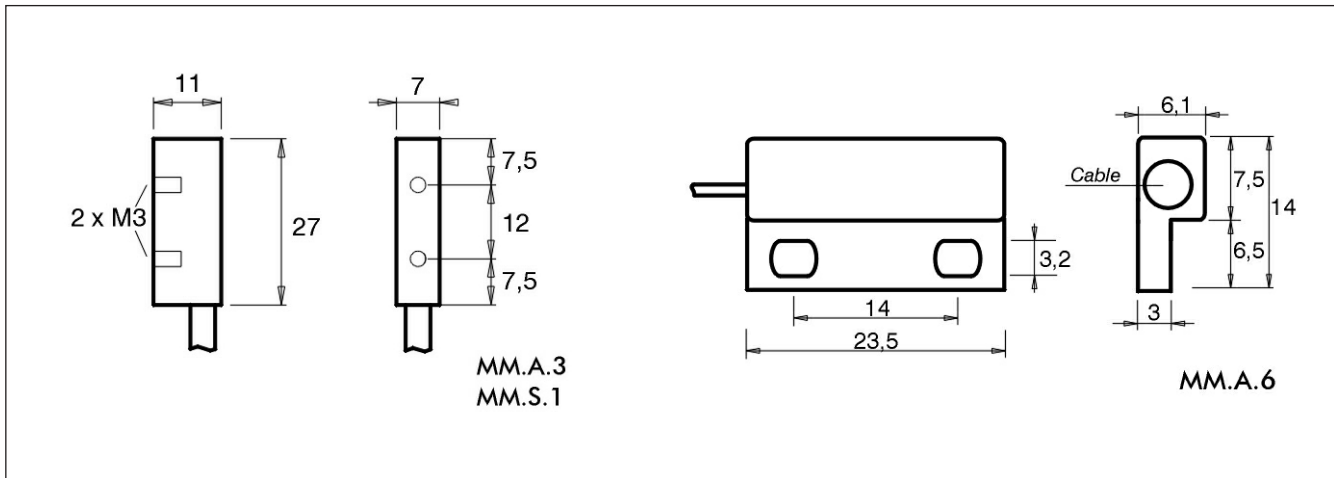

## Type Selection

Output function	External dimensions	Output connection	Reference
NO	14 x 23,5 x 6,1	Twin lead cable	MM.A.6
	7 x 27 x 11	PVC Cable	MM.A.3
Change-over			MM.S.1

## Dimensions