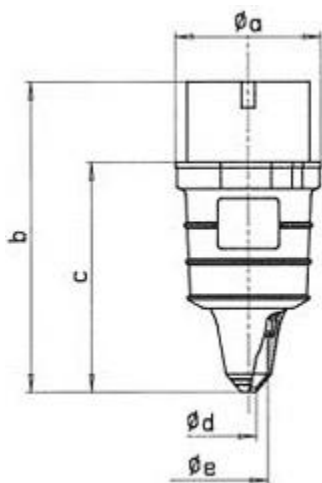

QUICK CONNECT PLUGS

QUICK CONNECT[®]

Plug with Cable Sleeve

- Moulded cable sleeve
- 4-point (quarter turn) locking system
- Screwless terminals

IP44 *Splashproof*

A CURRENT	V VOLTAGE	Hz FREQUENCY		EARTH HR POS.		EARTH HR POS.		EARTH HR POS.
			2P+E		3P+E		3P+N+E	
16 IP44	110	50-60	210100	4				
	240	50-60	210094	6				
	415	50-60			210095	6	212001	6
32 IP44	110	50-60	210330	4				
	240	50-60	210096	6				
	415	50-60			210097	6	212002	6

Amperes	16			32		
	3	4	5	3	4	5
Poles						
Ø a	53	59	66	70	70	75
b	125.5	133	141	165	165	165
c	86.5	96.5	104.5	119	119	119
Ø d	5	5	7	8	8	8.5
Ø e	14.5	15.5	17.5	23.5	23.5	26
Conductor mm ² min	1	1	1	2.5	2.5	2.5
Conductor mm ² max	2.5	2.5	2.5	6	6	6