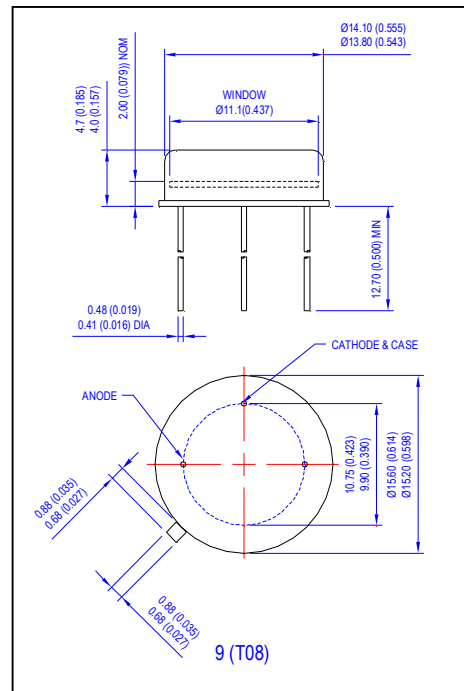

Package Dimensions – mm

Package Dimensions – mm

Package Dimensions – mm

Package Dimensions – mm

X-ON Electronics

Largest Supplier of Electrical and Electronic Components

Click to view similar products for [centronic manufacturer](#):