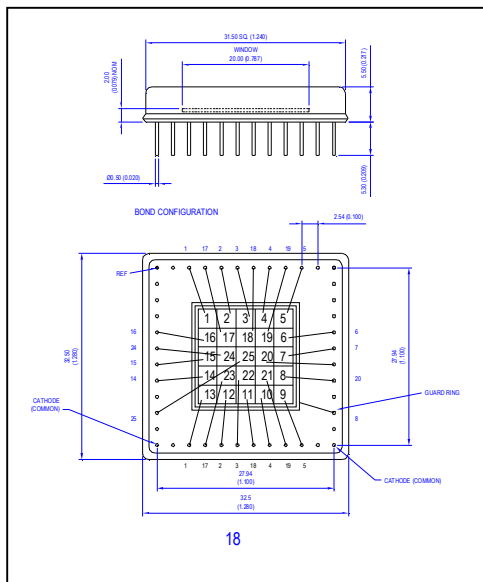

Package Dimensions – mm

Package Dimensions – mm

Package Dimensions – mm

Package Dimensions – mm

X-ON Electronics

Largest Supplier of Electrical and Electronic Components

Click to view similar products for [centronic manufacturer](#):