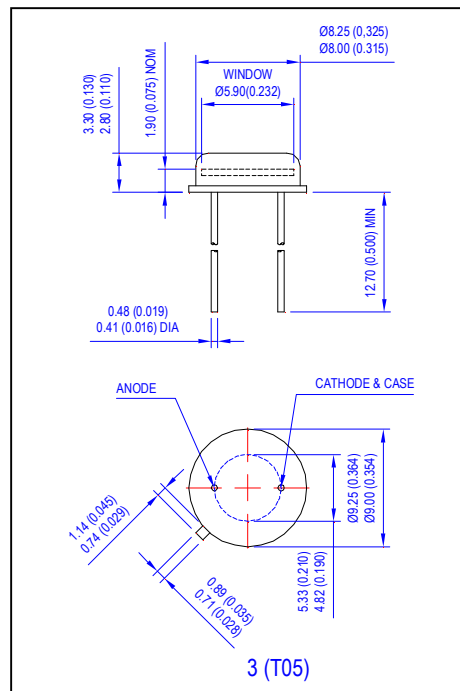

Package Dimensions – mm

Package Dimensions – mm

Package Dimensions – mm

Package Dimensions – mm

X-ON Electronics

Largest Supplier of Electrical and Electronic Components

Click to view similar products for [centronic manufacturer](#):