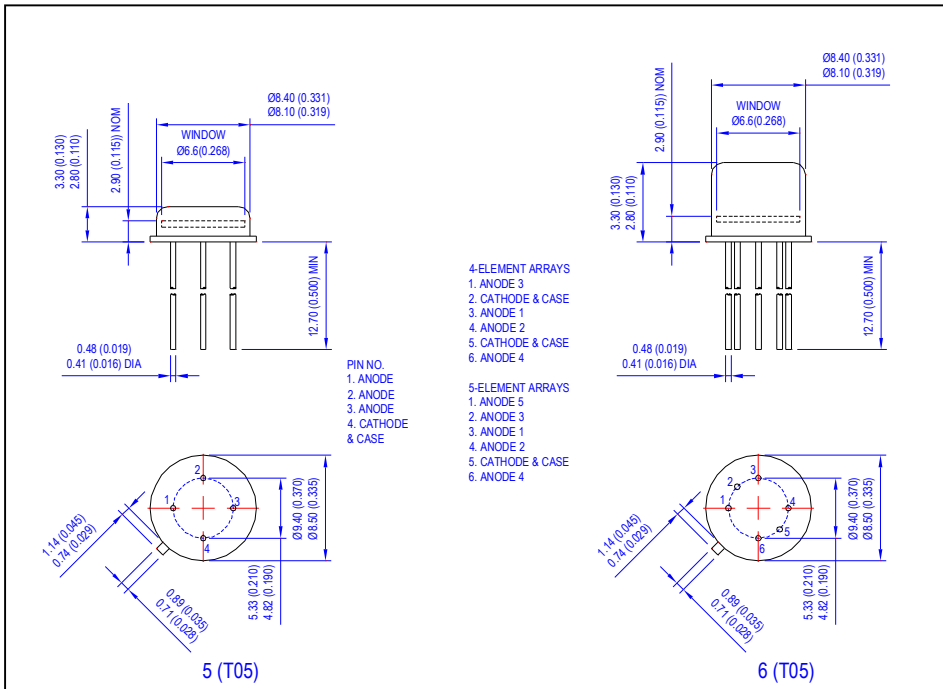

Package Dimensions – mm

Package Dimensions – mm

Package Dimensions – mm

Package Dimensions – mm

X-ON Electronics

Largest Supplier of Electrical and Electronic Components

Click to view similar products for [centronic manufacturer](#):