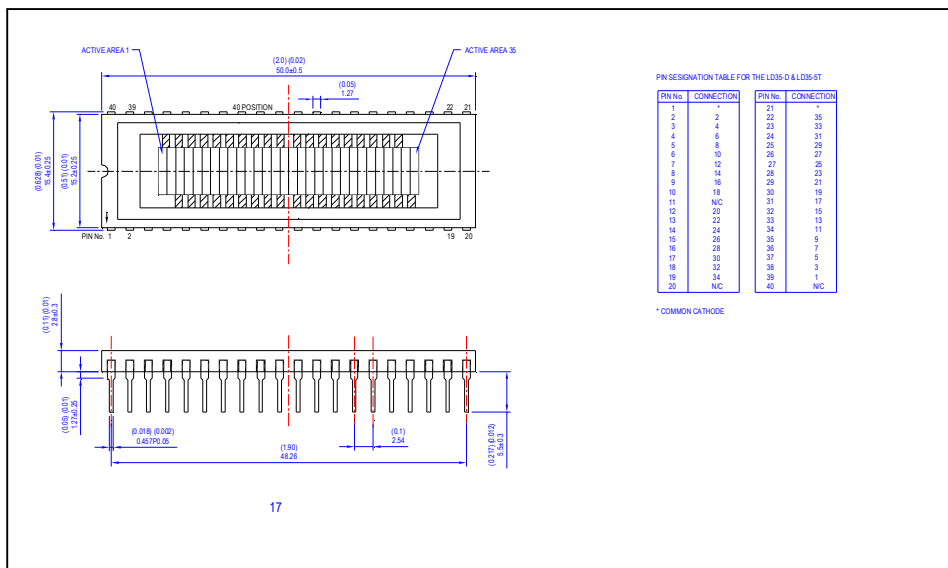

Package Dimensions – mm

Package Dimensions – mm

Package Dimensions – mm

Package Dimensions – mm

X-ON Electronics

Largest Supplier of Electrical and Electronic Components

Click to view similar products for [centronic manufacturer](#):