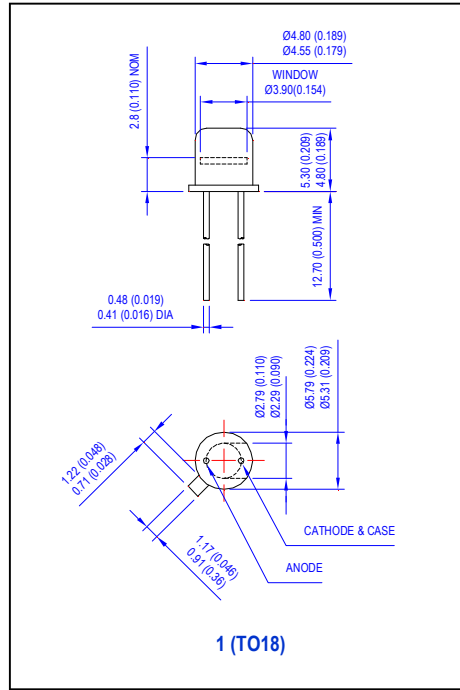

Package Dimensions – mm

Package Dimensions – mm

Package Dimensions – mm

Package Dimensions – mm

X-ON Electronics

Largest Supplier of Electrical and Electronic Components

Click to view similar products for [centronic manufacturer](#):