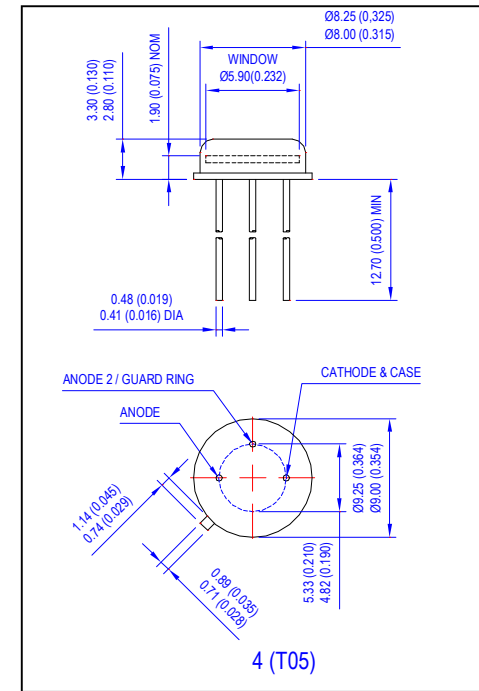

Package Dimensions – mm

Package Dimensions – mm

Package Dimensions – mm

Package Dimensions – mm

X-ON Electronics

Largest Supplier of Electrical and Electronic Components

Click to view similar products for [centronic manufacturer](#):