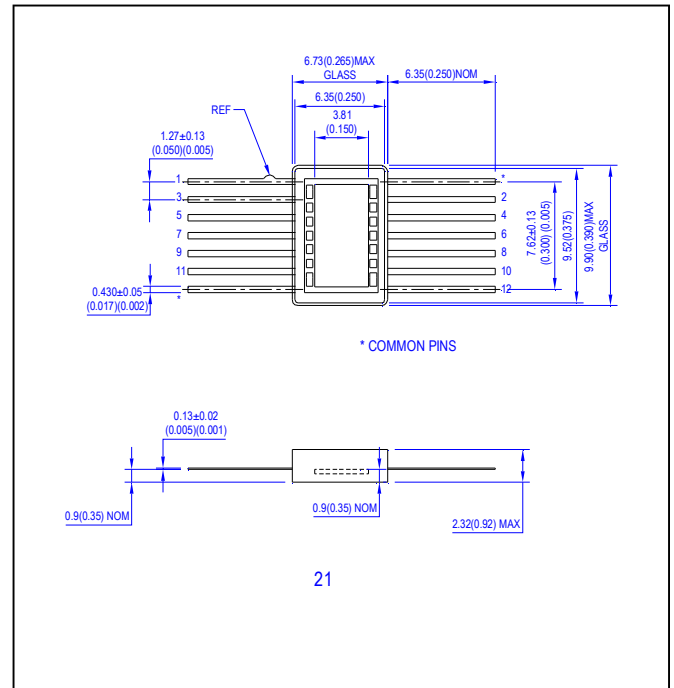

Package Dimensions – mm

Package Dimensions – mm

Package Dimensions – mm

Package Dimensions – mm

X-ON Electronics

Largest Supplier of Electrical and Electronic Components

Click to view similar products for [centronic manufacturer](#):