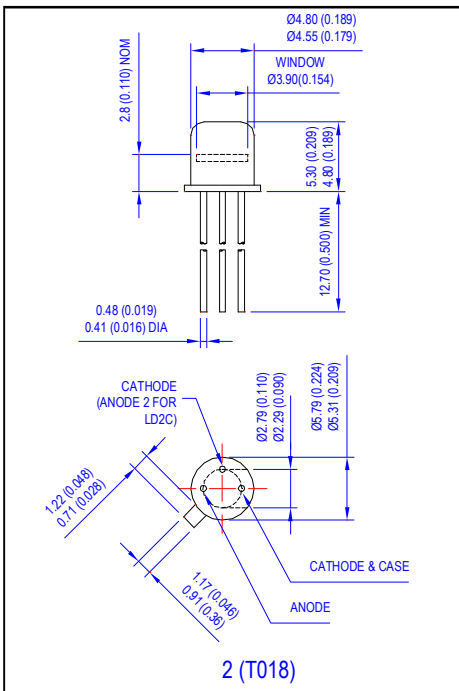

Package Dimensions – mm

Package Dimensions – mm

Package Dimensions – mm

Package Dimensions – mm

X-ON Electronics

Largest Supplier of Electrical and Electronic Components

Click to view similar products for [centronic manufacturer](#):