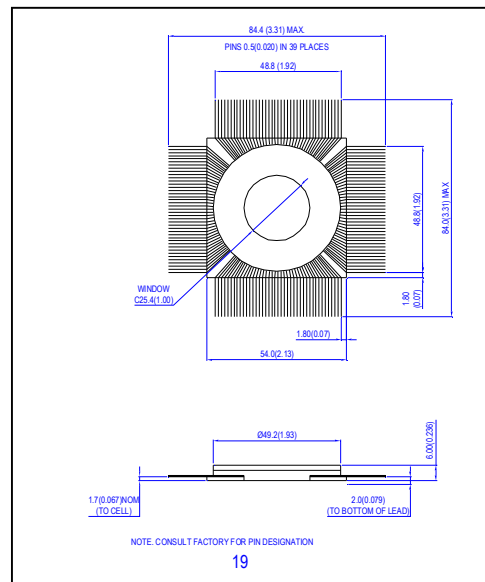

Package Dimensions – mm

Package Dimensions – mm

Package Dimensions – mm

Package Dimensions – mm

X-ON Electronics

Largest Supplier of Electrical and Electronic Components

Click to view similar products for [centronic manufacturer](#):