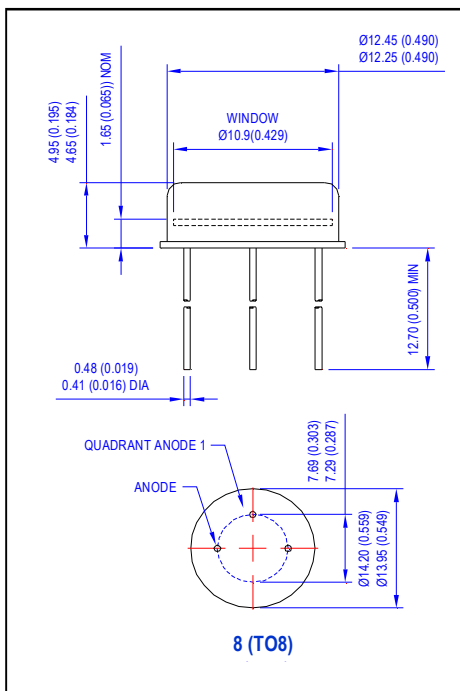

Package Dimensions – mm

Package Dimensions – mm

Package Dimensions – mm

Package Dimensions – mm

X-ON Electronics

Largest Supplier of Electrical and Electronic Components

Click to view similar products for [centronic manufacturer](#):