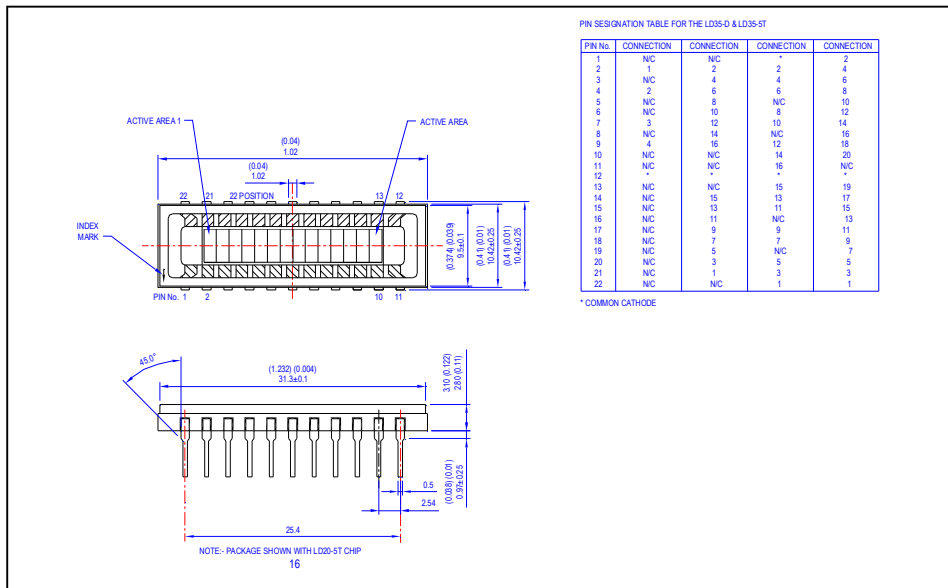

Package Dimensions – mm

Package Dimensions – mm

Package Dimensions – mm

Package Dimensions – mm

X-ON Electronics

Largest Supplier of Electrical and Electronic Components

Click to view similar products for [centronic manufacturer](#):