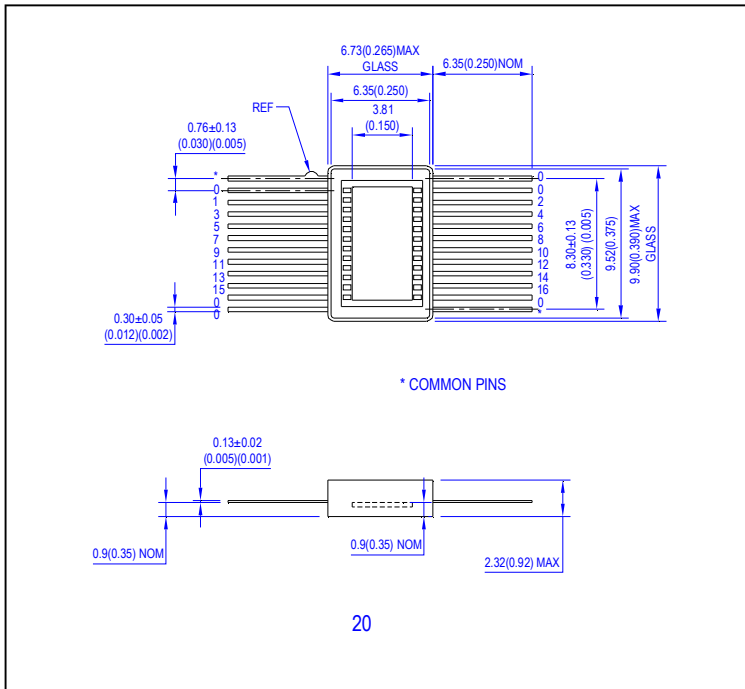

Package Dimensions – mm

Package Dimensions – mm

Package Dimensions – mm

Package Dimensions – mm

X-ON Electronics

Largest Supplier of Electrical and Electronic Components

Click to view similar products for [centronic manufacturer](#):