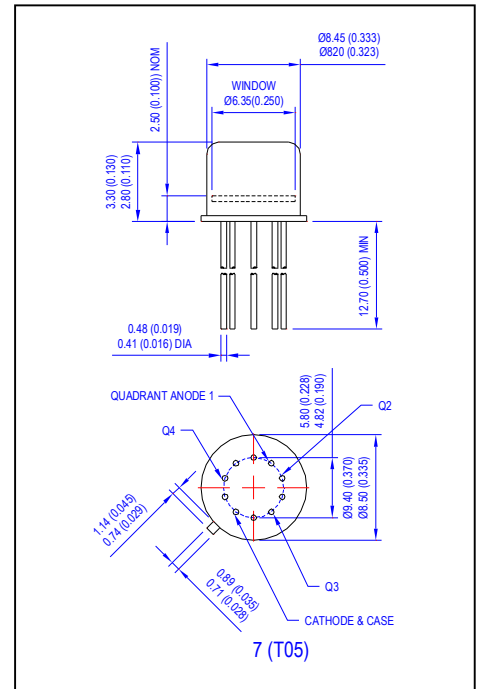

Package Dimensions – mm

Package Dimensions – mm

Package Dimensions – mm

Package Dimensions – mm

X-ON Electronics

Largest Supplier of Electrical and Electronic Components

Click to view similar products for [centronic manufacturer](#):