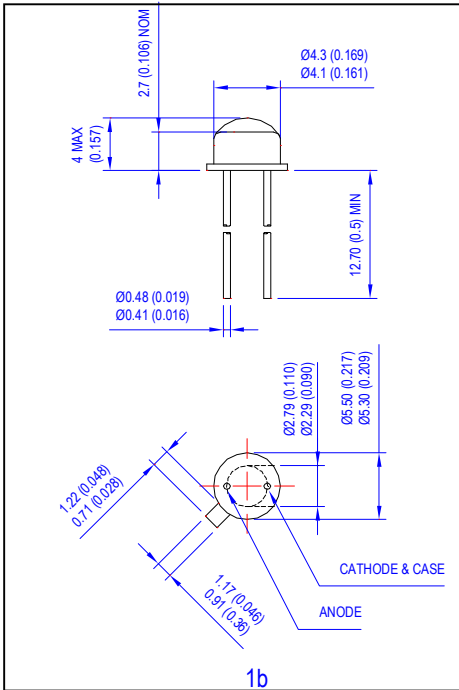

Package Dimensions – mm

Package Dimensions – mm

Package Dimensions – mm

Package Dimensions – mm

X-ON Electronics

Largest Supplier of Electrical and Electronic Components

Click to view similar products for [centronic manufacturer](#):