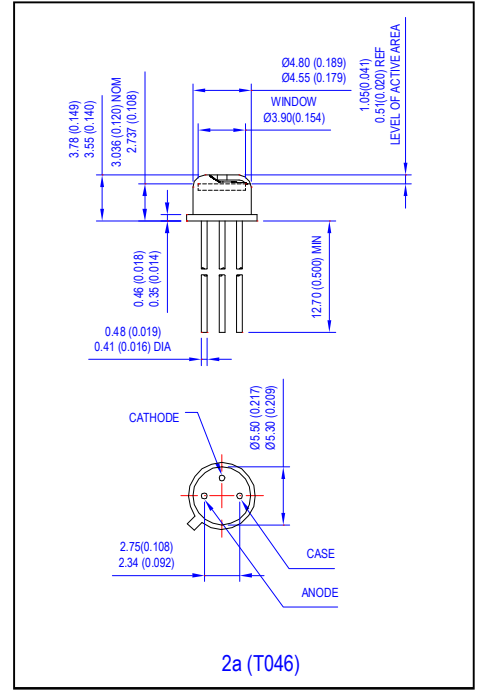

Package Dimensions – mm

Package Dimensions – mm

Package Dimensions – mm

Package Dimensions – mm

X-ON Electronics

Largest Supplier of Electrical and Electronic Components

Click to view similar products for [centronic manufacturer](#):