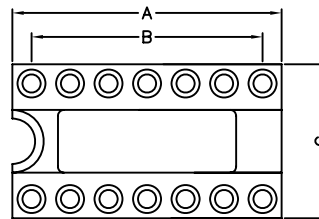

2.54mm IC Socket

MATERIAL

Insulator : Polyester
Contact Pin : Phosphor Bronze / Brass

SPECIFICATION

Current Rate : 1 AMP
Insulation Resistance : 5000MΩMin. at DC 500V
Contact Resistance : 20mΩMax. at DC 100mA
Operation Temperature : -40°C to +105°C

Detail Dimensions

Stamp Pin

Machine Pin

Recommended P.C.B Layout

Order Information

980-x 2 - x xx x 0 x
1 2 3 4 5 6

- 1: Stamp Pin
- 2: Machine Pin
- 2: Row Spacing (0.3", 0.6", 0.9")
- 3: No. of contacts
- 4: 2: w/o Bar
3: with Bar
- 5: 0: Standard Plating
- 6: Pinrex internal code

Standard Parts	Type
980-12-xxx205	w/o Bar
980-12-xxx305	with Bar
980-22-xxx204	w/o Bar
980-22-xxx304	w/o Bar

Number Of Contacts

Unit: mm																																		
Poles	A	B	C	D	Poles	A	B	C	D	Poles	A	B	C	D	Poles	A	B	C	D															
*306	7.62	5.08	10.00	7.62	324	30.48	27.94	10.00	7.62	648	60.96	58.42	17.50	15.24	*306	7.62	5.08	10.16	7.62	324	30.48	27.94	10.16	7.62	624	60.48	27.94	17.78	15.24	650	63.50	60.96	17.78	15.24
*308	10.16	7.62	10.00	7.62	328	35.56	33.02	10.00	7.62	964	81.30	78.76	26.00	23.00	*308	10.16	7.62	10.16	7.62	328	35.56	33.02	10.16	7.62	628	65.56	33.02	17.78	15.24	652	66.04	63.50	17.78	15.24
*314	17.78	15.24	10.00	7.62	332	40.64	38.10	10.00	7.62	+ only with bar																								
*316	20.32	17.78	10.00	7.62	*824	30.48	17.50	17.50	15.24	* only without bar																								
*318	22.86	20.32	10.00	7.62	*828	35.56	33.02	17.50	15.24	*314	17.78	15.24	10.16	7.62	422	27.90	25.40	12.70	10.16	636	45.72	43.18	17.78	15.24	952	66.04	63.50	25.40	22.86					
*320	25.40	22.86	10.00	7.62	*832	40.64	38.10	17.50	15.24	*316	20.32	17.78	10.16	7.62	424	30.48	27.94	12.70	10.16	640	60.80	48.26	17.78	15.24	964	81.28	78.74	25.40	22.86					
*322	27.94	25.40	10.00	7.62	640	50.80	48.26	17.50	15.24	*318	22.86	20.32	10.16	7.62	426	35.56	33.02	12.70	10.16	642	63.34	60.80	17.78	15.24	+ only with bar									
										*320	25.40	22.86	10.16	7.62	432	40.64	38.10	12.70	10.16	646	60.96	58.42	17.78	15.24	* only without bar									