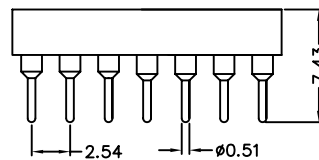

2.54mm IC Socket

MATERIAL

Insulator : Polyester
Contact Pin : Phosphor Bronze / Brass

SPECIFICATION

Current Rate : 1 AMP
Insulation Resistance : 5000MΩMin. at DC 500V
Contact Resistance : 20mΩMax. at DC 100mA
Operation Temperature : -40°C to +105°C

Detail Dimensions

Stamp Pin

Machine Pin

Recommended P.C.B Layout

Order Information

980-x 2 - x xx x 0 x
1 2 3 4 5 6

- 1: Stamp Pin
- 2: Machine Pin
- 2: Row Spacing (0.3", 0.6", 0.9")
- 3: No. of contacts
- 4: 2: w/o Bar
3: with Bar
- 5: 0: Standard Plating
- 6: Pinrex internal code

Standard Parts	Type
980-12-xxx205	w/o Bar
980-12-xxx305	with Bar
980-22-xxx204	w/o Bar
980-22-xxx304	w/o Bar

Number Of Contacts

Unit: mm																																		
Poles	A	B	C	D	Poles	A	B	C	D	Poles	A	B	C	D	Poles	A	B	C	D															
*306	7.62	5.08	10.00	7.62	324	30.48	27.94	10.00	7.62	648	60.96	58.42	17.50	15.24	*306	7.62	5.08	10.16	7.62	324	30.48	27.94	10.16	7.62	624	60.48	27.94	17.78	15.24	650	63.50	60.96	17.78	15.24
*308	10.16	7.62	10.00	7.62	328	35.56	33.02	10.00	7.62	964	81.30	78.76	26.00	23.00	*308	10.16	7.62	10.16	7.62	328	35.56	33.02	10.16	7.62	628	65.56	33.02	17.78	15.24	652	66.04	63.50	17.78	15.24
*314	17.78	15.24	10.00	7.62	332	40.64	38.10	10.00	7.62	+ only with bar																								
*316	20.32	17.78	10.00	7.62	*824	30.48	17.50	17.50	15.24	* only without bar																								
*318	22.86	20.32	10.00	7.62	*828	35.56	33.02	17.50	15.24	*314	17.78	15.24	10.16	7.62	422	27.90	25.40	12.70	10.16	636	45.72	43.18	17.78	15.24	952	66.04	63.50	25.40	22.86					
*320	25.40	22.86	10.00	7.62	*832	40.64	38.10	17.50	15.24	*316	20.32	17.78	10.16	7.62	424	30.48	27.94	12.70	10.16	640	60.80	48.26	17.78	15.24	964	81.28	78.74	25.40	22.86					
*322	27.94	25.40	10.00	7.62	640	50.80	48.26	17.50	15.24	*318	22.86	20.32	10.16	7.62	426	35.56	33.02	12.70	10.16	642	63.34	60.80	17.78	15.24	+ only with bar									
										*320	25.40	22.86	10.16	7.62	432	40.64	38.10	12.70	10.16	646	60.96	58.42	17.78	15.24	* only without bar									