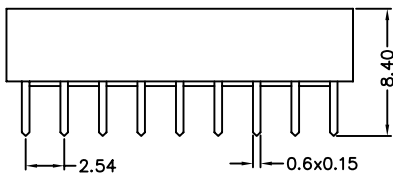

2.54mm IC Socket

MATERIAL

Insulator : Polyester
Contact Pin : Phosphor Bronze / Brass

SPECIFICATION

Current Rate : 1 AMP
Insulation Resistance : 5000MΩMin. at DC 500V
Contact Resistance : 20mΩMax. at DC 100mA
Operation Temperature : -40°C to +105°C

Detail Dimensions

Stamp Pin

Machine Pin

Recommended P.C.B Layout

Order Information

980-x 2 - x xx x 0 x
1 2 3 4 5 6

- 1: Stamp Pin
- 2: Machine Pin
- 2: Row Spacing (0.3", 0.6", 0.9")
- 3: No. of contacts
- 4: 2: w/o Bar
3: with Bar
- 5: 0: Standard Plating
- 6: Pinrex internal code

Standard Parts	Type
980-12-xxx205	w/o Bar
980-12-xxx305	with Bar
980-22-xxx204	w/o Bar
980-22-xxx304	w/o Bar

Number Of Contacts

Unit: mm																																		
Poles	A	B	C	D	Poles	A	B	C	D	Poles	A	B	C	D	Poles	A	B	C	D															
*306	7.62	5.08	10.00	7.62	324	30.48	27.94	10.00	7.62	648	60.96	58.42	17.50	15.24	*306	7.62	5.08	10.16	7.62	324	30.48	27.94	10.16	7.62	624	60.48	27.94	17.78	15.24	650	63.50	60.96	17.78	15.24
*308	10.16	7.62	10.00	7.62	328	35.56	33.02	10.00	7.62	964	81.30	78.76	26.00	23.00	*308	10.16	7.62	10.16	7.62	328	35.56	33.02	10.16	7.62	628	65.56	33.02	17.78	15.24	652	66.04	63.50	17.78	15.24
*314	17.78	15.24	10.00	7.62	332	40.64	38.10	10.00	7.62	+ only with bar																								
*316	20.32	17.78	10.00	7.62	*824	30.48	17.50	17.50	15.24	* only without bar																								
*318	22.86	20.32	10.00	7.62	*828	35.56	33.02	17.50	15.24	*314	17.78	15.24	10.16	7.62	422	27.90	25.40	12.70	10.16	636	45.72	43.18	17.78	15.24	952	66.04	63.50	25.40	22.86					
*320	25.40	22.86	10.00	7.62	*832	40.64	38.10	17.50	15.24	*316	20.32	17.78	10.16	7.62	424	30.48	27.94	12.70	10.16	640	60.80	48.26	17.78	15.24	964	81.28	78.74	25.40	22.86					
*322	27.94	25.40	10.00	7.62	640	50.80	48.26	17.50	15.24	*318	22.86	20.32	10.16	7.62	426	35.56	33.02	12.70	10.16	642	63.34	60.80	17.78	15.24	+ only with bar									
										*320	25.40	22.86	10.16	7.62	432	40.64	38.10	12.70	10.16	646	60.96	58.42	17.78	15.24	* only without bar									