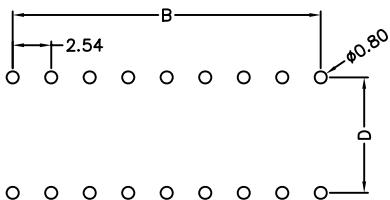

2.54mm IC Socket

MATERIAL

Insulator : Polyester
Contact Pin : Phosphor Bronze / Brass

SPECIFICATION

Current Rate : 1 AMP
Insulation Resistance : 5000MΩMin. at DC 500V
Contact Resistance : 20mΩMax. at DC 100mA
Operation Temperature : -40°C to +105°C

Detail Dimensions

Stamp Pin

Machine Pin

Recommended P.C.B Layout

Order Information

980-x 2 - x xx x 0 x
1 2 3 4 5 6

- 1: Stamp Pin
- 2: Machine Pin
- 2: Row Spacing (0.3", 0.6", 0.9")
- 3: No. of contacts
- 4: 2: w/o Bar
3: with Bar
- 5: 0: Standard Plating
- 6: Pinrex internal code

Standard Parts	Type
980-12-xxx205	w/o Bar
980-12-xxx305	with Bar
980-22-xxx204	w/o Bar
980-22-xxx304	w/o Bar

Number Of Contacts

Unit: mm																																		
Poles	A	B	C	D	Poles	A	B	C	D	Poles	A	B	C	D	Poles	A	B	C	D															
*306	7.62	5.08	10.00	7.62	324	30.48	27.94	10.00	7.62	648	60.96	58.42	17.50	15.24	*306	7.62	5.08	10.16	7.62	324	30.48	27.94	10.16	7.62	624	60.48	27.94	17.78	15.24	650	63.50	60.96	17.78	15.24
*308	10.16	7.62	10.00	7.62	328	35.56	33.02	10.00	7.62	964	81.30	78.76	26.00	23.00	*308	10.16	7.62	10.16	7.62	328	35.56	33.02	10.16	7.62	628	65.56	33.02	17.78	15.24	652	66.04	63.50	17.78	15.24
*314	17.78	15.24	10.00	7.62	332	40.64	38.10	10.00	7.62	+ only with bar																								
*316	20.32	17.78	10.00	7.62	*824	30.48	17.50	17.50	15.24	* only without bar																								
*318	22.86	20.32	10.00	7.62	*828	35.56	33.02	17.50	15.24	*314	17.78	15.24	10.16	7.62	422	27.90	25.40	12.70	10.16	636	45.72	43.18	17.78	15.24	952	66.04	63.50	25.40	22.86					
*320	25.40	22.86	10.00	7.62	*832	40.64	38.10	17.50	15.24	*316	20.32	17.78	10.16	7.62	424	30.48	27.94	12.70	10.16	640	60.80	48.26	17.78	15.24	964	81.28	78.74	25.40	22.86					
*322	27.94	25.40	10.00	7.62	640	50.80	48.26	17.50	15.24	*318	22.86	20.32	10.16	7.62	426	35.56	33.02	12.70	10.16	642	63.34	60.80	17.78	15.24	+ only with bar									
										*320	25.40	22.86	10.16	7.62	432	40.64	38.10	12.70	10.16	646	60.96	58.42	17.78	15.24	* only without bar									