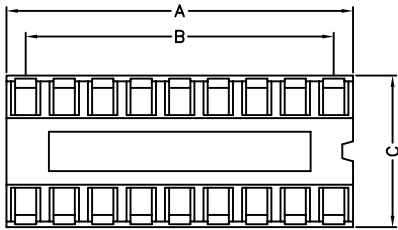

2.54mm IC Socket

MATERIAL

Insulator : Polyester
Contact Pin : Phosphor Bronze / Brass

SPECIFICATION

Current Rate : 1 AMP
Insulation Resistance : 5000MΩMin. at DC 500V
Contact Resistance : 20mΩMax. at DC 100mA
Operation Temperature : -40°C to +105°C

Detail Dimensions

Stamp Pin

Machine Pin

Recommended P.C.B Layout

Order Information

980-x 2 - x xx x 0 x
1 2 3 4 5 6

- 1: Stamp Pin
- 2: Machine Pin
- 2: Row Spacing (0.3", 0.6", 0.9")
- 3: No. of contacts
- 4: 2: w/o Bar
3: with Bar
- 5: 0: Standard Plating
- 6: Pinrex internal code

Standard Parts	Type
980-12-xxx205	w/o Bar
980-12-xxx305	with Bar
980-22-xxx204	w/o Bar
980-22-xxx304	w/o Bar

Number Of Contacts

Unit: mm																																		
Poles	A	B	C	D	Poles	A	B	C	D	Poles	A	B	C	D	Poles	A	B	C	D															
*306	7.62	5.08	10.00	7.62	324	30.48	27.94	10.00	7.62	648	60.96	58.42	17.50	15.24	*306	7.62	5.08	10.16	7.62	324	30.48	27.94	10.16	7.62	624	60.48	27.94	17.78	15.24	650	63.50	60.96	17.78	15.24
*308	10.16	7.62	10.00	7.62	328	35.56	33.02	10.00	7.62	964	81.30	78.76	26.00	23.00	*308	10.16	7.62	10.16	7.62	328	35.56	33.02	10.16	7.62	628	65.56	33.02	17.78	15.24	652	66.04	63.50	17.78	15.24
*314	17.78	15.24	10.00	7.62	332	40.64	38.10	10.00	7.62	+ only with bar																								
*316	20.32	17.78	10.00	7.62	*824	30.48	17.50	17.50	15.24	* only without bar																								
*318	22.86	20.32	10.00	7.62	*828	35.56	33.02	17.50	15.24	*314	17.78	15.24	10.16	7.62	422	27.90	25.40	12.70	10.16	636	45.72	43.18	17.78	15.24	952	66.04	63.50	25.40	22.86					
*320	25.40	22.86	10.00	7.62	*832	40.64	38.10	17.50	15.24	*316	20.32	17.78	10.16	7.62	424	30.48	27.94	12.70	10.16	640	60.80	48.26	17.78	15.24	964	81.28	78.74	25.40	22.86					
*322	27.94	25.40	10.00	7.62	640	50.80	48.26	17.50	15.24	*318	22.86	20.32	10.16	7.62	426	35.56	33.02	12.70	10.16	642	63.34	60.80	17.78	15.24	+ only with bar									
										*320	25.40	22.86	10.16	7.62	432	40.64	38.10	12.70	10.16	646	60.96	58.42	17.78	15.24	* only without bar									