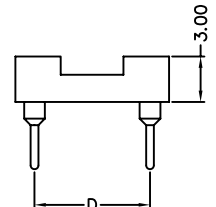

2.54mm IC Socket

MATERIAL

Insulator : Polyester
Contact Pin : Phosphor Bronze / Brass

SPECIFICATION

Current Rate : 1 AMP
Insulation Resistance : 5000MΩMin. at DC 500V
Contact Resistance : 20mΩMax. at DC 100mA
Operation Temperature : -40°C to +105°C

Detail Dimensions

Stamp Pin

Machine Pin

Recommended P.C.B Layout

Order Information

980-x 2 - x xx x 0 x
1 2 3 4 5 6

- 1: Stamp Pin
- 2: Machine Pin
- 2: Row Spacing (0.3", 0.6", 0.9")
- 3: No. of contacts
- 4: 2: w/o Bar
3: with Bar
- 5: 0: Standard Plating
- 6: Pinrex internal code

Standard Parts	Type
980-12-xxx205	w/o Bar
980-12-xxx305	with Bar
980-22-xxx204	w/o Bar
980-22-xxx304	w/o Bar

Number Of Contacts

Unit: mm																																		
Poles	A	B	C	D	Poles	A	B	C	D	Poles	A	B	C	D	Poles	A	B	C	D															
*306	7.62	5.08	10.00	7.62	324	30.48	27.94	10.00	7.62	648	60.96	58.42	17.50	15.24	*306	7.62	5.08	10.16	7.62	324	30.48	27.94	10.16	7.62	624	60.48	27.94	17.78	15.24	650	63.50	60.96	17.78	15.24
*308	10.16	7.62	10.00	7.62	328	35.56	33.02	10.00	7.62	964	81.30	78.76	26.00	23.00	*308	10.16	7.62	10.16	7.62	328	35.56	33.02	10.16	7.62	628	65.56	33.02	17.78	15.24	652	66.04	63.50	17.78	15.24
*314	17.78	15.24	10.00	7.62	332	40.64	38.10	10.00	7.62	+ only with bar																								
*316	20.32	17.78	10.00	7.62	*824	30.48	17.50	17.50	15.24	* only without bar																								
*318	22.86	20.32	10.00	7.62	*828	35.56	33.02	17.50	15.24	*314	17.78	15.24	10.16	7.62	422	27.90	25.40	12.70	10.16	636	45.72	43.18	17.78	15.24	952	66.04	63.50	25.40	22.86					
*320	25.40	22.86	10.00	7.62	*832	40.64	38.10	17.50	15.24	*316	20.32	17.78	10.16	7.62	424	30.48	27.94	12.70	10.16	640	60.80	48.26	17.78	15.24	964	81.28	78.74	25.40	22.86					
*322	27.94	25.40	10.00	7.62	640	50.80	48.26	17.50	15.24	*318	22.86	20.32	10.16	7.62	426	35.56	33.02	12.70	10.16	642	63.34	60.80	17.78	15.24	+ only with bar									
										*320	25.40	22.86	10.16	7.62	432	40.64	38.10	12.70	10.16	646	60.96	58.42	17.78	15.24	* only without bar									