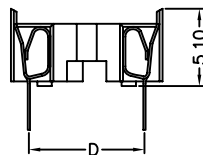

2.54mm IC Socket

MATERIAL

Insulator : Polyester
Contact Pin : Phosphor Bronze / Brass

SPECIFICATION

Current Rate : 1 AMP
Insulation Resistance : 5000MΩMin. at DC 500V
Contact Resistance : 20mΩMax. at DC 100mA
Operation Temperature : -40°C to +105°C

Detail Dimensions

Stamp Pin

Machine Pin

Recommended P.C.B Layout

Order Information

980-x 2 - x xx x 0 x
1 2 3 4 5 6

- 1: Stamp Pin
- 2: Machine Pin
- 2: Row Spacing (0.3", 0.6", 0.9")
- 3: No. of contacts
- 4: 2: w/o Bar
3: with Bar
- 5: 0: Standard Plating
- 6: Pinrex internal code

Standard Parts	Type
980-12-xxx205	w/o Bar
980-12-xxx305	with Bar
980-22-xxx204	w/o Bar
980-22-xxx304	w/o Bar

Number Of Contacts

Unit: mm																																		
Poles	A	B	C	D	Poles	A	B	C	D	Poles	A	B	C	D	Poles	A	B	C	D															
*306	7.62	5.08	10.00	7.62	324	30.48	27.94	10.00	7.62	648	60.96	58.42	17.50	15.24	*306	7.62	5.08	10.16	7.62	324	30.48	27.94	10.16	7.62	624	60.48	27.94	17.78	15.24	650	63.50	60.96	17.78	15.24
*308	10.16	7.62	10.00	7.62	328	35.56	33.02	10.00	7.62	964	81.30	78.76	26.00	23.00	*308	10.16	7.62	10.16	7.62	328	35.56	33.02	10.16	7.62	628	65.56	33.02	17.78	15.24	652	66.04	63.50	17.78	15.24
*314	17.78	15.24	10.00	7.62	332	40.64	38.10	10.00	7.62	+ only with bar																								
*316	20.32	17.78	10.00	7.62	*824	30.48	17.50	17.50	15.24	* only without bar																								
*318	22.86	20.32	10.00	7.62	*828	35.56	33.02	17.50	15.24	*314	17.78	15.24	10.16	7.62	422	27.90	25.40	12.70	10.16	636	45.72	43.18	17.78	15.24	952	66.04	63.50	25.40	22.86					
*320	25.40	22.86	10.00	7.62	*832	40.64	38.10	17.50	15.24	*316	20.32	17.78	10.16	7.62	424	30.48	27.94	12.70	10.16	640	60.80	48.26	17.78	15.24	964	81.28	78.74	25.40	22.86					
*322	27.94	25.40	10.00	7.62	640	50.80	48.26	17.50	15.24	*318	22.86	20.32	10.16	7.62	426	35.56	33.02	12.70	10.16	642	63.34	60.80	17.78	15.24	+ only with bar									
										*320	25.40	22.86	10.16	7.62	432	40.64	38.10	12.70	10.16	646	60.96	58.42	17.78	15.24	* only without bar									