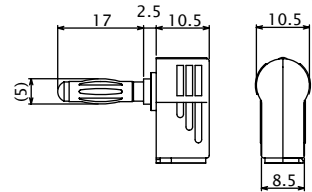

No. MK-611C 30A W/BOOTS

BATTERY CLIP

No. MK-621

BANANA PLUG w/Long Handle
Colors : Black & Red

No. MK-624

BANANA PLUG w/Long Handle
Colors : Black & Red

No. MK-621L

BANANA PLUG
Colors : Black & Red