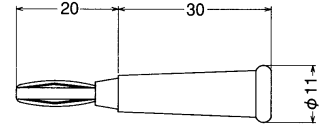

No. MK-611C 30A W/BOOTS

BATTERY CLIP

No. MK-621

BANANA PLUG w/Long Handle
Colors : Black & Red

No. MK-624

BANANA PLUG w/Long Handle
Colors : Black & Red

No. MK-621L

BANANA PLUG
Colors : Black & Red