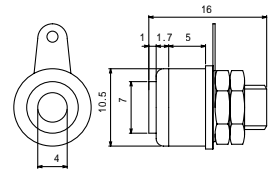

No. MK-626

BANANA JACK
Colors : Black & Red