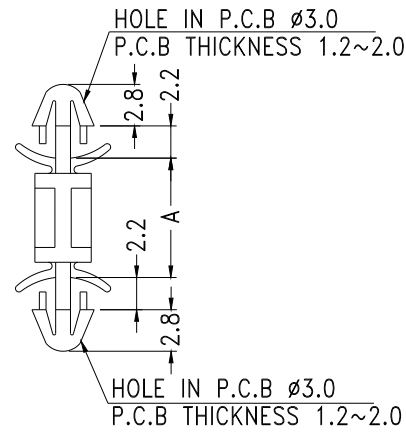

PC

PARTNO	PACKAGE
DRCB-18	1000

PC

PARTNO	A	PACKAGE
LCF-3	3.2	1000
LCF-5	5.0	
LCF-6	6.35	
LCF-7	7.0	
LCF-8	8.0	
LCF-9	9.5	
LCF-11	11.2	
LCF-12	12.0	
LCF-15	15.0	
LCF-17	17.0	
LCF-20	20.2	
LCF-25	25.4	

PC

PARTNO	A	PACKAGE
LCG-3	3.2	1000
LCG-5	4.8	
LCG-6	6.4	
LCG-8	7.9	
LCG-9	9.5	
LCG-11	11.1	
LCG-12	12.7	
LCG-14	14.3	
LCG-15	15.9	
LCG-19	19.0	