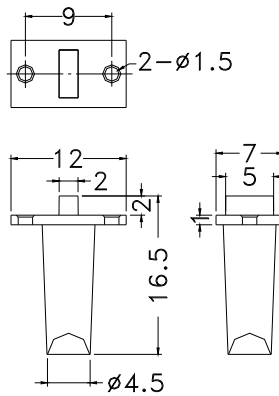

# LED B

PARTNO	PACKAGE
LEM-12	1000

PARTNO.	A	PACKAGE
LEM-3	1.8	1000
LEM-3L	2.2	