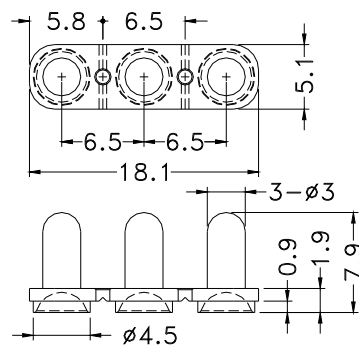

LED B

PARTNO	PACKAGE
LEM-11	500