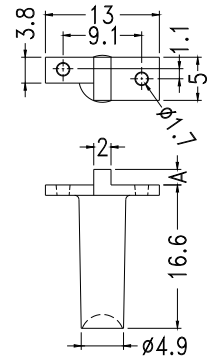

# LED B

PARTNO	PACKAGE
LEM-12	1000

PARTNO.	A	PACKAGE
LEM-3	1.8	1000
LEM-3L	2.2	