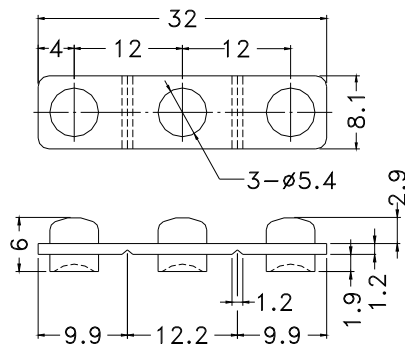

# LED B

PARTNO	PACKAGE
LEM-12	1000

PARTNO.	A	PACKAGE
LEM-3	1.8	1000
LEM-3L	2.2	

# LED B

PARTNO	PACKAGE
LEM-4	500