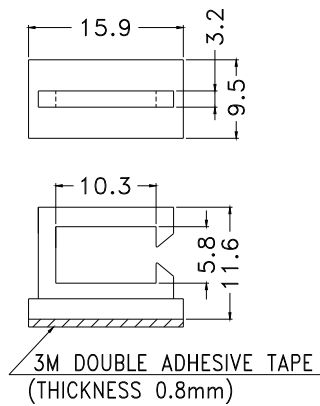

PARTNO	PACKAGE
WCL-1	500

PART NO.	A	B	C	D	E	F	G	PACKAGE
WCT-4	15.9	9.7	15.9	8.0	4.0	1.5	5.7	500
WCT-5	19.0	10.2	19.0	8.3	5.2	1.55	8.0	
WCT-6	19.0	10.0	20.0	8.0	6.0	1.1	9.9	

PARTNO	PACKAGE
WSS-1	1000