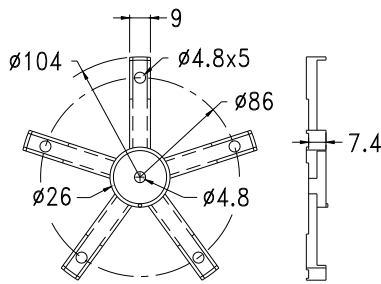

**NEW**

PARTNO	PACKAGE
SMAP-11	250

PARTNO	FITTING	PACKAGE
FSB-1	Screw	50
FSB-1A	Adhesive	

PARTNO	PACKAGE
FSB-2	50