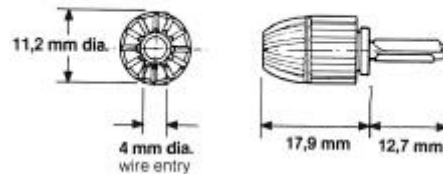

## SINGLE POLE 3MM CONNECTORS

**L1317**  
Fixed connector,  
square face

L1317

L1317

Order reference: L1317/Colour

Panel cut-out

**L513**  
Single pole, uninsulated  
3 mm connector,  
O-Z contact

L513

L513 3 mm connector

**L378A/3**  
Free connector,  
O-Z contact, clamp or  
solder connection

L378A/3

L378A/3

## SINGLE POLE 4MM CONNECTORS

**L514**  
Single pole, uninsulated  
4 mm connector,  
O-Z contact

L514

L514 4 mm connector

Dialight BLP reserve the right to change without prior notice the information contained within this leaflet