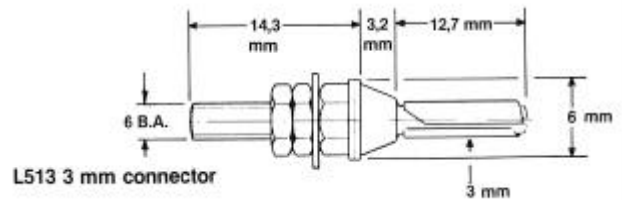

## SINGLE POLE 3MM CONNECTORS

**L1317**  
Fixed connector,  
square face

L1317

L1317

Order reference: L1317/Colour

Panel cut-out

**L513**  
Single pole, uninsulated  
3 mm connector,  
O-Z contact

L513

L513 3 mm connector

**L378A/3**  
Free connector,  
O-Z contact, clamp or  
solder connection

L378A/3

L378A/3

## SINGLE POLE 4MM CONNECTORS

**L514**  
Single pole, uninsulated  
4 mm connector,  
O-Z contact

L514

L514 4 mm connector

Dialight BLP reserve the right to change without prior notice the information contained within this leaflet