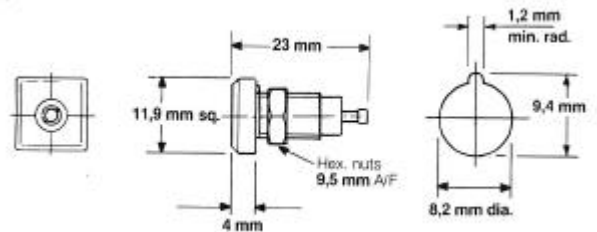

## SINGLE POLE 3MM CONNECTORS

**L1317**  
Fixed connector,  
square face

L1317

L1317

Order reference: L1317/Colour

Panel cut-out

**L513**  
Single pole, uninsulated  
3 mm connector,  
O-Z contact

L513

L513 3 mm connector

**L378A/3**  
Free connector,  
O-Z contact, clamp or  
solder connection

L378A/3

L378A/3

## SINGLE POLE 4MM CONNECTORS

**L514**  
Single pole, uninsulated  
4 mm connector,  
O-Z contact

L514

L514 4 mm connector

Dialight BLP reserve the right to change without prior notice the information contained within this leaflet