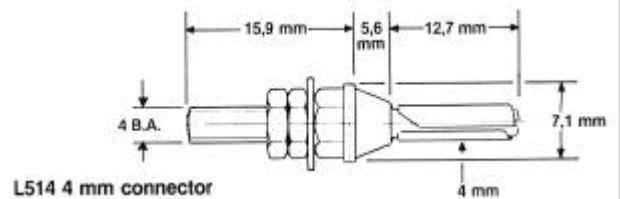

## SINGLE POLE 3MM CONNECTORS

**L1317**  
Fixed connector,  
square face

L1317

L1317

Order reference: L1317/Colour

Panel cut-out

**L513**  
Single pole, uninsulated  
3 mm connector,  
O-Z contact

L513

L513 3 mm connector

**L378A/3**  
Free connector,  
O-Z contact, clamp or  
solder connection

L378A/3

L378A/3

## SINGLE POLE 4MM CONNECTORS

**L514**  
Single pole, uninsulated  
4 mm connector,  
O-Z contact

L514

L514 4 mm connector

Dialight BLP reserve the right to change without prior notice the information contained within this leaflet