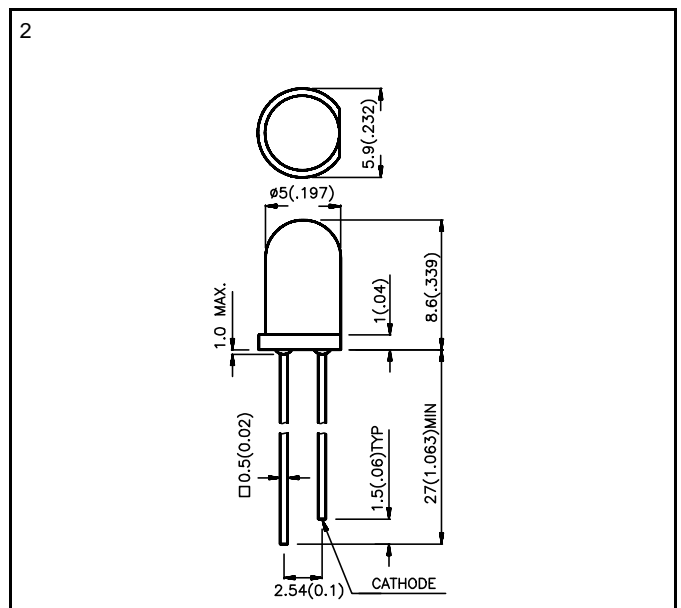

Package Dimensions Units : mm
Tolerance : .25mm (0.01")

LM