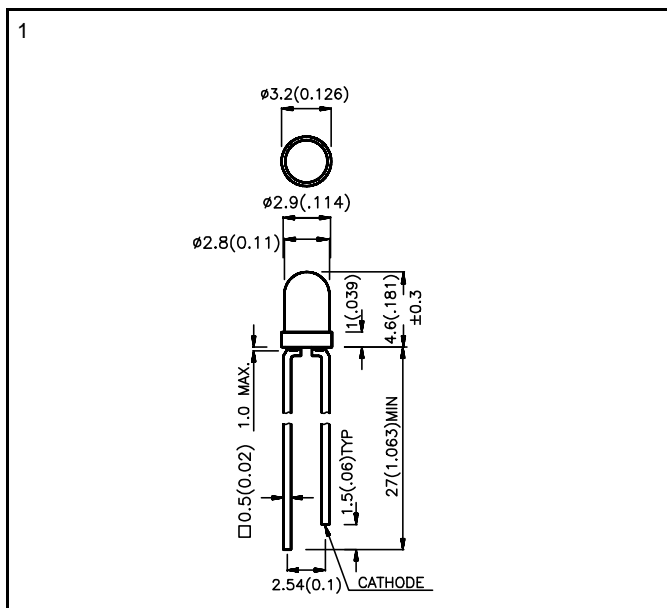

Package Dimensions Units : mm
Tolerance : .25mm (0.01")

LM