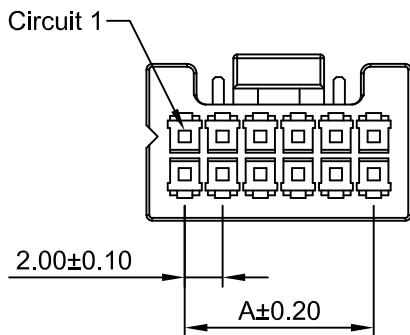

2x4P~2x7P Without Guide bulge
2x8P~2x20P With Guide bulge

SPECIFICATIONS:

Current Rating: 3A AC,DC
 Voltage Rating: 250V AC,DC
 Temperature Range: -40°C ~ +105°C
 Contact Resistance: 10mΩ Max.
 Insulation Resistance: 1000MΩ Min.
 Withstanding Voltage: 800V AC/minute
 Material: Nylon66,UL94V-0(Natural)

Ordering Information & Dimensions

Part NO.	Dimensions(mm)	
	A	B
A2006HU-2x4P	6.00	10.00
A2006HU-2x5P	8.00	12.00
A2006HU-2x6P	10.00	14.00
A2006HU-2x7P	12.00	16.00
A2006HU-2x8P	14.00	18.00
A2006HU-2x9P	16.00	20.00
A2006HU-2x10P	18.00	22.00
A2006HU-2x11P	20.00	24.00
A2006HU-2x12P	22.00	26.00
A2006HU-2x13P	24.00	28.00
A2006HU-2x14P	26.00	30.00
A2006HU-2x15P	28.00	32.00
A2006HU-2x16P	30.00	34.00
A2006HU-2x17P	32.00	36.00
A2006HU-2x18P	34.00	38.00
A2006HU-2x19P	36.00	40.00
A2006HU-2x20P	38.00	42.00

REV	DESCRIPTION	DATE
A1	MODIFY DRAWING	2021.06.16
A0	NEW RELEASE	2016.07.20

CJTconn CHANGJIANG CONNECTORS CO.,LTD.

Unit	Scale	Sheet	TITLE
mm	2.5:1	1 of 1	2.00mm PITCH HOUSING
DRWN	CHK'D	APPR	
Dengchun Yi	Diankui Wan	Jack Yin	
General Tolerances			THIRD ANGLE PROJECTION
x.xx±0.25 x.xxx±0.20 x.xxxx±0.15 ANGLES ±1°			DRAWING NO.
			A2006HU-2xXP
			REV A1