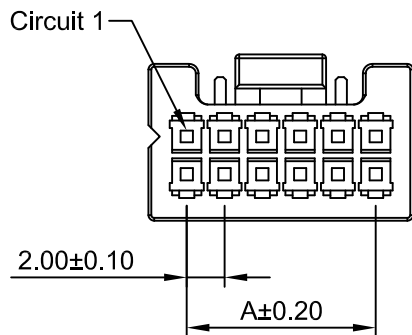

2x4P~2x7P Without Guide bulge
2x8P~2x20P With Guide bulge

SPECIFICATIONS:

Current Rating: 3A AC,DC
 Voltage Rating: 250V AC,DC
 Temperature Range: -40°C ~ +105°C
 Contact Resistance: 10mΩ Max.
 Insulation Resistance: 1000MΩ Min.
 Withstanding Voltage: 800V AC/minute
 Material: Nylon66,UL94V-0(Natural)

Ordering Information & Dimensions

Part NO.	Dimensions(mm)	
	A	B
A2006HU-2x4P	6.00	10.00
A2006HU-2x5P	8.00	12.00
A2006HU-2x6P	10.00	14.00
A2006HU-2x7P	12.00	16.00
A2006HU-2x8P	14.00	18.00
A2006HU-2x9P	16.00	20.00
A2006HU-2x10P	18.00	22.00
A2006HU-2x11P	20.00	24.00
A2006HU-2x12P	22.00	26.00
A2006HU-2x13P	24.00	28.00
A2006HU-2x14P	26.00	30.00
A2006HU-2x15P	28.00	32.00
A2006HU-2x16P	30.00	34.00
A2006HU-2x17P	32.00	36.00
A2006HU-2x18P	34.00	38.00
A2006HU-2x19P	36.00	40.00
A2006HU-2x20P	38.00	42.00

REV	DESCRIPTION	DATE
A1	MODIFY DRAWING	2021.06.16
A0	NEW RELEASE	2016.07.20

CJTconn CHANGJIANG CONNECTORS CO.,LTD.

Unit	Scale	Sheet	TITLE
mm	2.5:1	1 of 1	2.00mm PITCH HOUSING
DRWN	CHK'D	APPR	
Dengchun Yi	Diankui Wan	Jack Yin	
General Tolerances			THIRD ANGLE PROJECTION
x.x±0.25 x.xx±0.20 x.xxx±0.15 ANGLES ±1°			DRAWING NO.
			A2006HU-2xXP
			REV A1