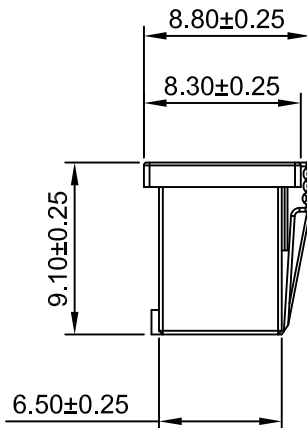

Ordering Information:

A2006HU-2xXP - ***
 1 2

1.Part NO.

2.Color

- | | |
|------------------|------------------|
| (Blank): Natural | BL: Blue |
| BK: Black | DO: Dark Orange |
| CB: Cobalt Blue | DH: Dark Gray |
| DP: Dark Purple | OR: Orange |
| IV: Ivory | MG: Moss green |
| DPK: Dark pink | LY: Lemon yellow |
| LE: Light blue | |
| TR: Tomato red | |

2x4P~2x7P Without Guide bulge
2x8P~2x20P With Guide bulge

SPECIFICATIONS:

Current Rating: 3A AC,DC
 Voltage Rating: 250V AC,DC
 Temperature Range: -40°C ~ +105°C
 Contact Resistance: 10mΩ Max.
 Insulation Resistance: 1000MΩ Min.
 Withstanding Voltage: 800V AC/minute
 Material: Nylon66,UL94V-0(Natural)

Ordering Information & Dimensions

Part NO.	Dimensions(mm)	
	A	B
A2006HU-2x4P	6.00	10.00
A2006HU-2x5P	8.00	12.00
A2006HU-2x6P	10.00	14.00
A2006HU-2x7P	12.00	16.00
A2006HU-2x8P	14.00	18.00
A2006HU-2x9P	16.00	20.00
A2006HU-2x10P	18.00	22.00
A2006HU-2x11P	20.00	24.00
A2006HU-2x12P	22.00	26.00
A2006HU-2x13P	24.00	28.00
A2006HU-2x14P	26.00	30.00
A2006HU-2x15P	28.00	32.00
A2006HU-2x16P	30.00	34.00
A2006HU-2x17P	32.00	36.00
A2006HU-2x18P	34.00	38.00
A2006HU-2x19P	36.00	40.00
A2006HU-2x20P	38.00	42.00

REV	DESCRIPTION	DATE
A1	MODIFY DRAWING	2021.06.16
A0	NEW RELEASE	2016.07.20

CJTconn CHANGJIANG CONNECTORS CO.,LTD.

Unit	Scale	Sheet	TITLE
mm	2.5:1	1 of 1	2.00mm PITCH HOUSING
DRWN	CHK'D	APPR	
Dengchun Yi	Diankui Wan	Jack Yin	
General Tolerances			THIRD ANGLE PROJECTION
x.x±0.25 x.xx±0.20 x.xxx±0.15 ANGLES ±1°			DRAWING NO.
			A2006HU-2xXP
			REV A1