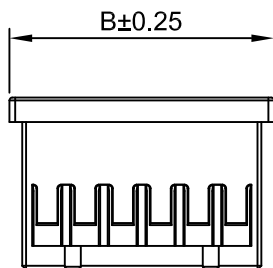

Ordering Information:

A2006HU-2xXP - ***
1 2

1.Part NO.

2.Color

(Blank): Natural

BK: Black

CB: Cobalt Blue

DP: Dark Purple

MG: Moss green

LY: Lemon yellow

2x4P~2x7P Without Guide bulge
2x8P~2x20P With Guide bulge

SPECIFICATIONS:

Current Rating: 3A AC,DC
Voltage Rating: 250V AC,DC
Temperature Range: -40°C ~ +105°C
Contact Resistance: 10mΩ Max.
Insulation Resistance: 1000MΩ Min.
Withstanding Voltage: 800V AC/minute
Material: Nylon66,UL94V-0(Natural)

Ordering Information & Dimensions

Part NO.	Dimensions(mm)	
	A	B
A2006HU-2x4P	6.00	10.00
A2006HU-2x5P	8.00	12.00
A2006HU-2x6P	10.00	14.00
A2006HU-2x7P	12.00	16.00
A2006HU-2x8P	14.00	18.00
A2006HU-2x9P	16.00	20.00
A2006HU-2x10P	18.00	22.00
A2006HU-2x11P	20.00	24.00
A2006HU-2x12P	22.00	26.00
A2006HU-2x13P	24.00	28.00
A2006HU-2x14P	26.00	30.00
A2006HU-2x15P	28.00	32.00
A2006HU-2x16P	30.00	34.00
A2006HU-2x17P	32.00	36.00
A2006HU-2x18P	34.00	38.00
A2006HU-2x19P	36.00	40.00
A2006HU-2x20P	38.00	42.00