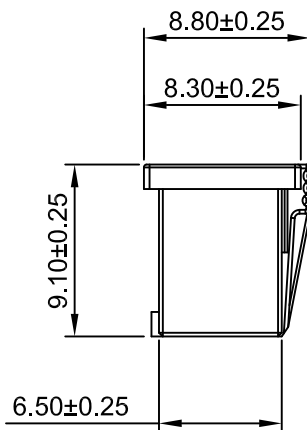

MG: Moss green

LY: Lemon yellow

2x4P~2x7P Without Guide bulge
2x8P~2x20P With Guide bulge

SPECIFICATIONS:

Current Rating: 3A AC,DC
Voltage Rating: 250V AC,DC
Temperature Range: -40°C ~ +105°C
Contact Resistance: 10mΩ Max.
Insulation Resistance: 1000MΩ Min.
Withstanding Voltage: 800V AC/minute
Material: Nylon66,UL94V-0(Natural)

Ordering Information & Dimensions

Part NO.	Dimensions(mm)	
	A	B
A2006HU-2x4P	6.00	10.00
A2006HU-2x5P	8.00	12.00
A2006HU-2x6P	10.00	14.00
A2006HU-2x7P	12.00	16.00
A2006HU-2x8P	14.00	18.00
A2006HU-2x9P	16.00	20.00
A2006HU-2x10P	18.00	22.00
A2006HU-2x11P	20.00	24.00
A2006HU-2x12P	22.00	26.00
A2006HU-2x13P	24.00	28.00
A2006HU-2x14P	26.00	30.00
A2006HU-2x15P	28.00	32.00
A2006HU-2x16P	30.00	34.00
A2006HU-2x17P	32.00	36.00
A2006HU-2x18P	34.00	38.00
A2006HU-2x19P	36.00	40.00
A2006HU-2x20P	38.00	42.00

REV	DESCRIPTION	DATE
A1	MODIFY DRAWING	2021.06.16
A0	NEW RELEASE	2016.07.20

CJTconn CHANGJIANG CONNECTORS CO.,LTD.

Unit	Scale	Sheet	TITLE
mm	2.5:1	1 of 1	2.00mm PITCH HOUSING
DRWN	CHK'D	APPR	
Dengchun Yi	Diankui Wan	Jack Yin	
General Tolerances			THIRD ANGLE PROJECTION
x.x±0.25 x.xx±0.20 x.xxx±0.15 ANGLES ±1°			DRAWING NO.
			A2006HU-2xXP
			REV A1