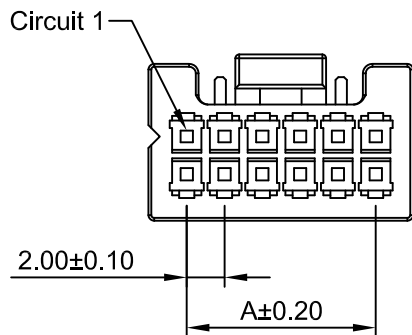

MG: Moss green

LY: Lemon yellow

2x4P~2x7P Without Guide bulge
2x8P~2x20P With Guide bulge

SPECIFICATIONS:

Current Rating: 3A AC,DC
Voltage Rating: 250V AC,DC
Temperature Range: -40°C ~ +105°C
Contact Resistance: 10mΩ Max.
Insulation Resistance: 1000MΩ Min.
Withstanding Voltage: 800V AC/minute
Material: Nylon66,UL94V-0(Natural)

Ordering Information & Dimensions

Part NO.	Dimensions(mm)	
	A	B
A2006HU-2x4P	6.00	10.00
A2006HU-2x5P	8.00	12.00
A2006HU-2x6P	10.00	14.00
A2006HU-2x7P	12.00	16.00
A2006HU-2x8P	14.00	18.00
A2006HU-2x9P	16.00	20.00
A2006HU-2x10P	18.00	22.00
A2006HU-2x11P	20.00	24.00
A2006HU-2x12P	22.00	26.00
A2006HU-2x13P	24.00	28.00
A2006HU-2x14P	26.00	30.00
A2006HU-2x15P	28.00	32.00
A2006HU-2x16P	30.00	34.00
A2006HU-2x17P	32.00	36.00
A2006HU-2x18P	34.00	38.00
A2006HU-2x19P	36.00	40.00
A2006HU-2x20P	38.00	42.00