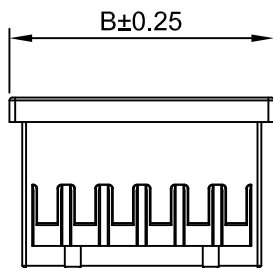

**Ordering Information:**

A2006HU-2xXP - \*\*\*  
 1                      2

1.Part NO.

2.Color

- |                  |                  |
|------------------|------------------|
| (Blank): Natural | BL: Blue         |
| BK: Black        | DO: Dark Orange  |
| CB: Cobalt Blue  | DH: Dark Gray    |
| DP: Dark Purple  | OR: Orange       |
| IV: Ivory        | MG: Moss green   |
| DPK: Dark pink   | LY: Lemon yellow |
| LE: Light blue   |                  |
| TR: Tomato red   |                  |

2x4P~2x7P Without Guide bulge  
2x8P~2x20P With Guide bulge

**SPECIFICATIONS:**

Current Rating: 3A AC,DC  
 Voltage Rating: 250V AC,DC  
 Temperature Range: -40°C ~ +105°C  
 Contact Resistance: 10mΩ Max.  
 Insulation Resistance: 1000MΩ Min.  
 Withstanding Voltage: 800V AC/minute  
 Material: Nylon66,UL94V-0(Natural)

**Ordering Information & Dimensions**

Part NO.	Dimensions(mm)	
	A	B
A2006HU-2x4P	6.00	10.00
A2006HU-2x5P	8.00	12.00
A2006HU-2x6P	10.00	14.00
A2006HU-2x7P	12.00	16.00
A2006HU-2x8P	14.00	18.00
A2006HU-2x9P	16.00	20.00
A2006HU-2x10P	18.00	22.00
A2006HU-2x11P	20.00	24.00
A2006HU-2x12P	22.00	26.00
A2006HU-2x13P	24.00	28.00
A2006HU-2x14P	26.00	30.00
A2006HU-2x15P	28.00	32.00
A2006HU-2x16P	30.00	34.00
A2006HU-2x17P	32.00	36.00
A2006HU-2x18P	34.00	38.00
A2006HU-2x19P	36.00	40.00
A2006HU-2x20P	38.00	42.00