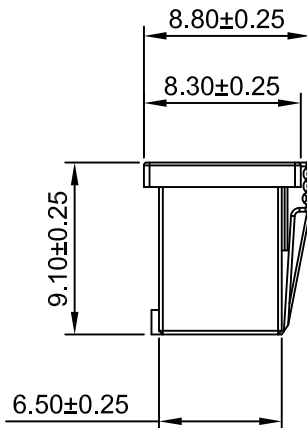

**Ordering Information:**

A2006HU-2xXP - \*\*\*  
 1                      2

1.Part NO.

2.Color

- |                  |                  |
|------------------|------------------|
| (Blank): Natural | BL: Blue         |
| BK: Black        | DO: Dark Orange  |
| CB: Cobalt Blue  | DH: Dark Gray    |
| DP: Dark Purple  | OR: Orange       |
| IV: Ivory        | MG: Moss green   |
| DPK: Dark pink   | LY: Lemon yellow |
| LE: Light blue   |                  |
| TR: Tomato red   |                  |

2x4P~2x7P Without Guide bulge  
2x8P~2x20P With Guide bulge

**SPECIFICATIONS:**

Current Rating: 3A AC,DC  
 Voltage Rating: 250V AC,DC  
 Temperature Range: -40°C ~ +105°C  
 Contact Resistance: 10mΩ Max.  
 Insulation Resistance: 1000MΩ Min.  
 Withstanding Voltage: 800V AC/minute  
 Material: Nylon66,UL94V-0(Natural)

**Ordering Information & Dimensions**

Part NO.	Dimensions(mm)	
	A	B
A2006HU-2x4P	6.00	10.00
A2006HU-2x5P	8.00	12.00
A2006HU-2x6P	10.00	14.00
A2006HU-2x7P	12.00	16.00
A2006HU-2x8P	14.00	18.00
A2006HU-2x9P	16.00	20.00
A2006HU-2x10P	18.00	22.00
A2006HU-2x11P	20.00	24.00
A2006HU-2x12P	22.00	26.00
A2006HU-2x13P	24.00	28.00
A2006HU-2x14P	26.00	30.00
A2006HU-2x15P	28.00	32.00
A2006HU-2x16P	30.00	34.00
A2006HU-2x17P	32.00	36.00
A2006HU-2x18P	34.00	38.00
A2006HU-2x19P	36.00	40.00
A2006HU-2x20P	38.00	42.00

REV	DESCRIPTION	DATE
A1	MODIFY DRAWING	2021.06.16
A0	NEW RELEASE	2016.07.20

**CHANGJIANG CONNECTORS CO.,LTD.**

Unit	Scale	Sheet	<b>2.00mm PITCH HOUSING</b>
mm	2.5:1	1 of 1	
DRWN	CHK'D	APPR	DRAWING NO. <b>A2006HU-2xXP</b>
Dengchun Yi	Diankui Wan	Jack Yin	
General Tolerances			THIRD ANGLE PROJECTION 
x.x±0.25 x.xx±0.20 x.xxx±0.15 ANGLES ±1°			REV <b>A1</b>