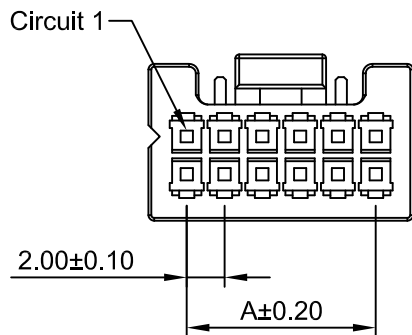

2x4P~2x7P Without Guide bulge  
2x8P~2x20P With Guide bulge

**SPECIFICATIONS:**

Current Rating: 3A AC,DC  
 Voltage Rating: 250V AC,DC  
 Temperature Range: -40°C ~ +105°C  
 Contact Resistance: 10mΩ Max.  
 Insulation Resistance: 1000MΩ Min.  
 Withstanding Voltage: 800V AC/minute  
 Material: Nylon66,UL94V-0(Natural)

**Ordering Information & Dimensions**

Part NO.	Dimensions(mm)	
	A	B
A2006HU-2x4P	6.00	10.00
A2006HU-2x5P	8.00	12.00
A2006HU-2x6P	10.00	14.00
A2006HU-2x7P	12.00	16.00
A2006HU-2x8P	14.00	18.00
A2006HU-2x9P	16.00	20.00
A2006HU-2x10P	18.00	22.00
A2006HU-2x11P	20.00	24.00
A2006HU-2x12P	22.00	26.00
A2006HU-2x13P	24.00	28.00
A2006HU-2x14P	26.00	30.00
A2006HU-2x15P	28.00	32.00
A2006HU-2x16P	30.00	34.00
A2006HU-2x17P	32.00	36.00
A2006HU-2x18P	34.00	38.00
A2006HU-2x19P	36.00	40.00
A2006HU-2x20P	38.00	42.00

REV	DESCRIPTION	DATE
A1	MODIFY DRAWING	2021.06.16
A0	NEW RELEASE	2016.07.20

**CHANGJIANG CONNECTORS CO.,LTD.**

Unit	Scale	Sheet	<b>2.00mm PITCH HOUSING</b>
mm	2.5:1	1 of 1	
DRWN	CHK'D	APPR	DRAWING NO. <b>A2006HU-2xXP</b>
Dengchun Yi	Diankui Wan	Jack Yin	
General Tolerances			THIRD ANGLE PROJECTION 
x.x±0.25 x.xx±0.20 x.xxx±0.15 ANGLES ±1°			REV <b>A1</b>