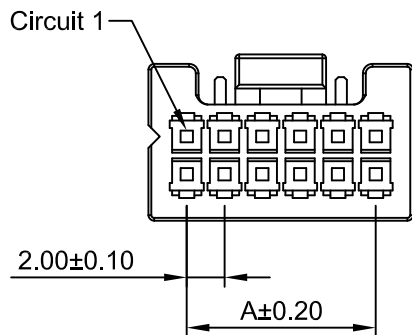

2x4P~2x7P Without Guide bulge  
2x8P~2x20P With Guide bulge

**SPECIFICATIONS:**

Current Rating: 3A AC,DC  
 Voltage Rating: 250V AC,DC  
 Temperature Range: -40°C ~ +105°C  
 Contact Resistance: 10mΩ Max.  
 Insulation Resistance: 1000MΩ Min.  
 Withstanding Voltage: 800V AC/minute  
 Material: Nylon66,UL94V-0(Natural)

**Ordering Information & Dimensions**

Part NO.	Dimensions(mm)	
	A	B
A2006HU-2x4P	6.00	10.00
A2006HU-2x5P	8.00	12.00
A2006HU-2x6P	10.00	14.00
A2006HU-2x7P	12.00	16.00
A2006HU-2x8P	14.00	18.00
A2006HU-2x9P	16.00	20.00
A2006HU-2x10P	18.00	22.00
A2006HU-2x11P	20.00	24.00
A2006HU-2x12P	22.00	26.00
A2006HU-2x13P	24.00	28.00
A2006HU-2x14P	26.00	30.00
A2006HU-2x15P	28.00	32.00
A2006HU-2x16P	30.00	34.00
A2006HU-2x17P	32.00	36.00
A2006HU-2x18P	34.00	38.00
A2006HU-2x19P	36.00	40.00
A2006HU-2x20P	38.00	42.00

REV	DESCRIPTION	DATE
A1	MODIFY DRAWING	2021.06.16
A0	NEW RELEASE	2016.07.20

**CHANGJIANG CONNECTORS CO.,LTD.**

Unit	Scale	Sheet	TITLE
mm	2.5:1	1 of 1	<b>2.00mm PITCH HOUSING</b>
DRWN	CHK'D	APPR	
Dengchun Yi	Diankui Wan	Jack Yin	
General Tolerances			THIRD ANGLE PROJECTION
x.xx±0.25 x.xxx±0.20 x.xxxx±0.15 ANGLES ±1°			DRAWING NO. <b>A2006HU-2xXP</b>
			REV A1