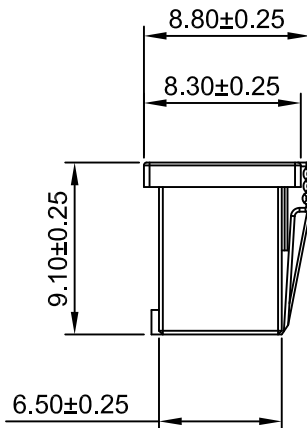

**Ordering Information:**

A2006HU-2xXP - \*\*\*  
 1                      2

1.Part NO.

2.Color

- |                  |                  |
|------------------|------------------|
| (Blank): Natural | BL: Blue         |
| BK: Black        | DO: Dark Orange  |
| CB: Cobalt Blue  | DH: Dark Gray    |
| DP: Dark Purple  | OR: Orange       |
| IV: Ivory        | MG: Moss green   |
| DPK: Dark pink   | LY: Lemon yellow |
| LE: Light blue   |                  |
| TR: Tomato red   |                  |

2x4P~2x7P Without Guide bulge  
2x8P~2x20P With Guide bulge

**SPECIFICATIONS:**

Current Rating: 3A AC,DC  
 Voltage Rating: 250V AC,DC  
 Temperature Range: -40°C ~ +105°C  
 Contact Resistance: 10mΩ Max.  
 Insulation Resistance: 1000MΩ Min.  
 Withstanding Voltage: 800V AC/minute  
 Material: Nylon66,UL94V-0(Natural)

**Ordering Information & Dimensions**

Part NO.	Dimensions(mm)	
	A	B
A2006HU-2x4P	6.00	10.00
A2006HU-2x5P	8.00	12.00
A2006HU-2x6P	10.00	14.00
A2006HU-2x7P	12.00	16.00
A2006HU-2x8P	14.00	18.00
A2006HU-2x9P	16.00	20.00
A2006HU-2x10P	18.00	22.00
A2006HU-2x11P	20.00	24.00
A2006HU-2x12P	22.00	26.00
A2006HU-2x13P	24.00	28.00
A2006HU-2x14P	26.00	30.00
A2006HU-2x15P	28.00	32.00
A2006HU-2x16P	30.00	34.00
A2006HU-2x17P	32.00	36.00
A2006HU-2x18P	34.00	38.00
A2006HU-2x19P	36.00	40.00
A2006HU-2x20P	38.00	42.00

REV	DESCRIPTION	DATE
A1	MODIFY DRAWING	2021.06.16
A0	NEW RELEASE	2016.07.20

**CHANGJIANG CONNECTORS CO.,LTD.**

Unit	Scale	Sheet	TITLE
mm	2.5:1	1 of 1	<b>2.00mm PITCH HOUSING</b>
DRWN	CHK'D	APPR	
Dengchun Yi	Diankui Wan	Jack Yin	
General Tolerances			THIRD ANGLE PROJECTION
x.xx±0.25 x.xxx±0.20 x.xxxx±0.15 ANGLES ±1°			DRAWING NO. <b>A2006HU-2xXP</b>
			REV A1