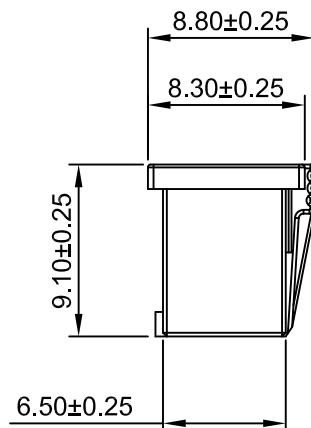

MG: Moss green

LY: Lemon yellow

2x4P~2x7P Without Guide bulge
2x8P~2x20P With Guide bulge

SPECIFICATIONS:

Current Rating: 3A AC,DC
Voltage Rating: 250V AC,DC
Temperature Range: -40°C ~ +105°C
Contact Resistance: 10mΩ Max.
Insulation Resistance: 1000MΩ Min.
Withstanding Voltage: 800V AC/minute
Material: Nylon66,UL94V-0(Natural)

Ordering Information & Dimensions

Part NO.	Dimensions(mm)	
	A	B
A2006HU-2x4P	6.00	10.00
A2006HU-2x5P	8.00	12.00
A2006HU-2x6P	10.00	14.00
A2006HU-2x7P	12.00	16.00
A2006HU-2x8P	14.00	18.00
A2006HU-2x9P	16.00	20.00
A2006HU-2x10P	18.00	22.00
A2006HU-2x11P	20.00	24.00
A2006HU-2x12P	22.00	26.00
A2006HU-2x13P	24.00	28.00
A2006HU-2x14P	26.00	30.00
A2006HU-2x15P	28.00	32.00
A2006HU-2x16P	30.00	34.00
A2006HU-2x17P	32.00	36.00
A2006HU-2x18P	34.00	38.00
A2006HU-2x19P	36.00	40.00
A2006HU-2x20P	38.00	42.00

REV	DESCRIPTION	DATE
A1	MODIFY DRAWING	2021.06.16
A0	NEW RELEASE	2016.07.20

CJTconn CHANGJIANG CONNECTORS CO.,LTD.

Unit	Scale	Sheet	TITLE
mm	2.5:1	1 of 1	
DRWN	CHK'D	APPR	2.00mm PITCH HOUSING
Dengchun Yi	Diankui Wan	Jack Yin	
General Tolerances			DRAWING NO.
x.xx±0.25 x.xxx±0.20 x.xxxx±0.15 ANGLES ±1°			
THIRD ANGLE PROJECTION			A2006HU-2xXP
			REV A1