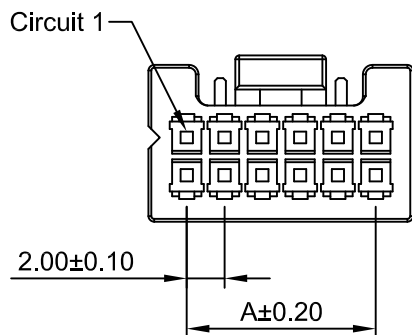

MG: Moss green

LY: Lemon yellow

2x4P~2x7P Without Guide bulge
2x8P~2x20P With Guide bulge

SPECIFICATIONS:

Current Rating: 3A AC,DC
Voltage Rating: 250V AC,DC
Temperature Range: -40°C ~ +105°C
Contact Resistance: 10mΩ Max.
Insulation Resistance: 1000MΩ Min.
Withstanding Voltage: 800V AC/minute
Material: Nylon66,UL94V-0(Natural)

Ordering Information & Dimensions

Part NO.	Dimensions(mm)	
	A	B
A2006HU-2x4P	6.00	10.00
A2006HU-2x5P	8.00	12.00
A2006HU-2x6P	10.00	14.00
A2006HU-2x7P	12.00	16.00
A2006HU-2x8P	14.00	18.00
A2006HU-2x9P	16.00	20.00
A2006HU-2x10P	18.00	22.00
A2006HU-2x11P	20.00	24.00
A2006HU-2x12P	22.00	26.00
A2006HU-2x13P	24.00	28.00
A2006HU-2x14P	26.00	30.00
A2006HU-2x15P	28.00	32.00
A2006HU-2x16P	30.00	34.00
A2006HU-2x17P	32.00	36.00
A2006HU-2x18P	34.00	38.00
A2006HU-2x19P	36.00	40.00
A2006HU-2x20P	38.00	42.00