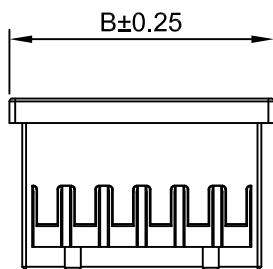

Ordering Information:

A2006HU-2xXP - ***
1 2

1.Part NO.

2.Color

(Blank): Natural

BK: Black

CB: Cobalt Blue

DP: Dark Purple

MG: Moss green

LY: Lemon yellow

2x4P~2x7P Without Guide bulge
2x8P~2x20P With Guide bulge

SPECIFICATIONS:

Current Rating: 3A AC,DC
Voltage Rating: 250V AC,DC
Temperature Range: -40°C ~ +105°C
Contact Resistance: 10mΩ Max.
Insulation Resistance: 1000MΩ Min.
Withstanding Voltage: 800V AC/minute
Material: Nylon66,UL94V-0(Natural)

Ordering Information & Dimensions

Part NO.	Dimensions(mm)	
	A	B
A2006HU-2x4P	6.00	10.00
A2006HU-2x5P	8.00	12.00
A2006HU-2x6P	10.00	14.00
A2006HU-2x7P	12.00	16.00
A2006HU-2x8P	14.00	18.00
A2006HU-2x9P	16.00	20.00
A2006HU-2x10P	18.00	22.00
A2006HU-2x11P	20.00	24.00
A2006HU-2x12P	22.00	26.00
A2006HU-2x13P	24.00	28.00
A2006HU-2x14P	26.00	30.00
A2006HU-2x15P	28.00	32.00
A2006HU-2x16P	30.00	34.00
A2006HU-2x17P	32.00	36.00
A2006HU-2x18P	34.00	38.00
A2006HU-2x19P	36.00	40.00
A2006HU-2x20P	38.00	42.00