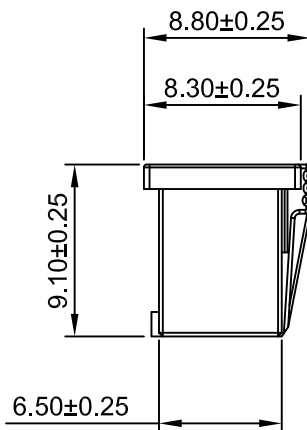

Ordering Information:

A2006HU-2xXP - ***
 1 2

1.Part NO.

2.Color

- | | |
|------------------|------------------|
| (Blank): Natural | BL: Blue |
| BK: Black | DO: Dark Orange |
| CB: Cobalt Blue | DH: Dark Gray |
| DP: Dark Purple | OR: Orange |
| IV: Ivory | MG: Moss green |
| DPK: Dark pink | LY: Lemon yellow |
| LE: Light blue | |
| TR: Tomato red | |

2x4P~2x7P Without Guide bulge
2x8P~2x20P With Guide bulge

SPECIFICATIONS:

Current Rating: 3A AC,DC
 Voltage Rating: 250V AC,DC
 Temperature Range: -40°C ~ +105°C
 Contact Resistance: 10mΩ Max.
 Insulation Resistance: 1000MΩ Min.
 Withstanding Voltage: 800V AC/minute
 Material: Nylon66,UL94V-0(Natural)

Ordering Information & Dimensions

Part NO.	Dimensions(mm)	
	A	B
A2006HU-2x4P	6.00	10.00
A2006HU-2x5P	8.00	12.00
A2006HU-2x6P	10.00	14.00
A2006HU-2x7P	12.00	16.00
A2006HU-2x8P	14.00	18.00
A2006HU-2x9P	16.00	20.00
A2006HU-2x10P	18.00	22.00
A2006HU-2x11P	20.00	24.00
A2006HU-2x12P	22.00	26.00
A2006HU-2x13P	24.00	28.00
A2006HU-2x14P	26.00	30.00
A2006HU-2x15P	28.00	32.00
A2006HU-2x16P	30.00	34.00
A2006HU-2x17P	32.00	36.00
A2006HU-2x18P	34.00	38.00
A2006HU-2x19P	36.00	40.00
A2006HU-2x20P	38.00	42.00

REV	DESCRIPTION	DATE
A1	MODIFY DRAWING	2021.06.16
A0	NEW RELEASE	2016.07.20

CJTconn CHANGJIANG CONNECTORS CO.,LTD.

Unit	Scale	Sheet	TITLE
mm	2.5:1	1 of 1	2.00mm PITCH HOUSING
DRWN	CHK'D	APPR	
Dengchun Yi	Diankui Wan	Jack Yin	
General Tolerances			THIRD ANGLE PROJECTION
x.xx±0.25 x.xxx±0.20 x.xxxx±0.15 ANGLES ±1°			DRAWING NO.
			A2006HU-2xXP
			REV A1