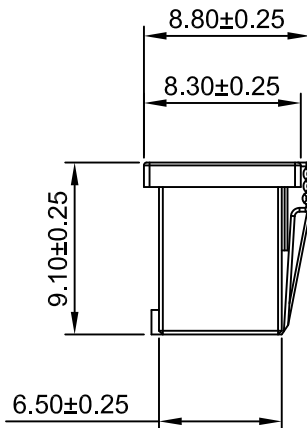

**Ordering Information:**

A2006HU-2xXP - \*\*\*  
 1                      2

1.Part NO.

2.Color

- |                  |                  |
|------------------|------------------|
| (Blank): Natural | BL: Blue         |
| BK: Black        | DO: Dark Orange  |
| CB: Cobalt Blue  | DH: Dark Gray    |
| DP: Dark Purple  | OR: Orange       |
| IV: Ivory        | MG: Moss green   |
| DPK: Dark pink   | LY: Lemon yellow |
| LE: Light blue   |                  |
| TR: Tomato red   |                  |

2x4P~2x7P Without Guide bulge  
2x8P~2x20P With Guide bulge

**SPECIFICATIONS:**

Current Rating: 3A AC,DC  
 Voltage Rating: 250V AC,DC  
 Temperature Range: -40°C ~ +105°C  
 Contact Resistance: 10mΩ Max.  
 Insulation Resistance: 1000MΩ Min.  
 Withstanding Voltage: 800V AC/minute  
 Material: Nylon66,UL94V-0(Natural)

**Ordering Information & Dimensions**

Part NO.	Dimensions(mm)	
	A	B
A2006HU-2x4P	6.00	10.00
A2006HU-2x5P	8.00	12.00
A2006HU-2x6P	10.00	14.00
A2006HU-2x7P	12.00	16.00
A2006HU-2x8P	14.00	18.00
A2006HU-2x9P	16.00	20.00
A2006HU-2x10P	18.00	22.00
A2006HU-2x11P	20.00	24.00
A2006HU-2x12P	22.00	26.00
A2006HU-2x13P	24.00	28.00
A2006HU-2x14P	26.00	30.00
A2006HU-2x15P	28.00	32.00
A2006HU-2x16P	30.00	34.00
A2006HU-2x17P	32.00	36.00
A2006HU-2x18P	34.00	38.00
A2006HU-2x19P	36.00	40.00
A2006HU-2x20P	38.00	42.00

REV	DESCRIPTION	DATE
A1	MODIFY DRAWING	2021.06.16
A0	NEW RELEASE	2016.07.20

**CJTconn** CHANGJIANG CONNECTORS CO.,LTD.

Unit	Scale	Sheet	TITLE
mm	2.5:1	1 of 1	2.00mm PITCH HOUSING
DRWN	CHK'D	APPR	
Dengchun Yi	Diankui Wan	Jack Yin	
General Tolerances			THIRD ANGLE PROJECTION
x.xx±0.25 x.xxx±0.20 x.xxxx±0.15 ANGLES ±1°			DRAWING NO.
			A2006HU-2xXP
			REV A1