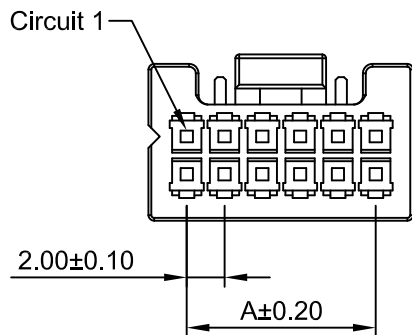

2x4P~2x7P Without Guide bulge  
2x8P~2x20P With Guide bulge

**SPECIFICATIONS:**

Current Rating: 3A AC,DC  
 Voltage Rating: 250V AC,DC  
 Temperature Range: -40°C ~ +105°C  
 Contact Resistance: 10mΩ Max.  
 Insulation Resistance: 1000MΩ Min.  
 Withstanding Voltage: 800V AC/minute  
 Material: Nylon66,UL94V-0(Natural)

**Ordering Information & Dimensions**

Part NO.	Dimensions(mm)	
	A	B
A2006HU-2x4P	6.00	10.00
A2006HU-2x5P	8.00	12.00
A2006HU-2x6P	10.00	14.00
A2006HU-2x7P	12.00	16.00
A2006HU-2x8P	14.00	18.00
A2006HU-2x9P	16.00	20.00
A2006HU-2x10P	18.00	22.00
A2006HU-2x11P	20.00	24.00
A2006HU-2x12P	22.00	26.00
A2006HU-2x13P	24.00	28.00
A2006HU-2x14P	26.00	30.00
A2006HU-2x15P	28.00	32.00
A2006HU-2x16P	30.00	34.00
A2006HU-2x17P	32.00	36.00
A2006HU-2x18P	34.00	38.00
A2006HU-2x19P	36.00	40.00
A2006HU-2x20P	38.00	42.00

REV	DESCRIPTION	DATE
A1	MODIFY DRAWING	2021.06.16
A0	NEW RELEASE	2016.07.20

**CJTconn** CHANGJIANG CONNECTORS CO.,LTD.

Unit	Scale	Sheet	TITLE
mm	2.5:1	1 of 1	2.00mm PITCH HOUSING
DRWN	CHK'D	APPR	
Dengchun Yi	Diankui Wan	Jack Yin	
General Tolerances			THIRD ANGLE PROJECTION
x.xx±0.25 x.xxx±0.20 x.xxxx±0.15 ANGLES ±1°			DRAWING NO.
			A2006HU-2xXP
			REV A1