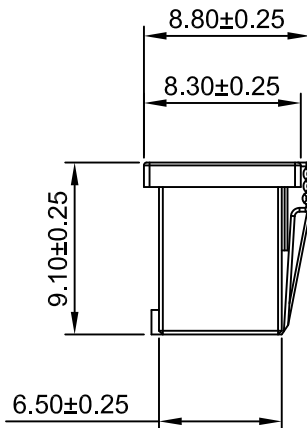

Ordering Information:

A2006HU-2xXP - ***
 1 2

1.Part NO.

2.Color

- | | |
|------------------|------------------|
| (Blank): Natural | BL: Blue |
| BK: Black | DO: Dark Orange |
| CB: Cobalt Blue | DH: Dark Gray |
| DP: Dark Purple | OR: Orange |
| IV: Ivory | MG: Moss green |
| DPK: Dark pink | LY: Lemon yellow |
| LE: Light blue | |
| TR: Tomato red | |

2x4P~2x7P Without Guide bulge
2x8P~2x20P With Guide bulge

SPECIFICATIONS:

Current Rating: 3A AC,DC
 Voltage Rating: 250V AC,DC
 Temperature Range: -40°C ~ +105°C
 Contact Resistance: 10mΩ Max.
 Insulation Resistance: 1000MΩ Min.
 Withstanding Voltage: 800V AC/minute
 Material: Nylon66,UL94V-0(Natural)

Ordering Information & Dimensions

Part NO.	Dimensions(mm)	
	A	B
A2006HU-2x4P	6.00	10.00
A2006HU-2x5P	8.00	12.00
A2006HU-2x6P	10.00	14.00
A2006HU-2x7P	12.00	16.00
A2006HU-2x8P	14.00	18.00
A2006HU-2x9P	16.00	20.00
A2006HU-2x10P	18.00	22.00
A2006HU-2x11P	20.00	24.00
A2006HU-2x12P	22.00	26.00
A2006HU-2x13P	24.00	28.00
A2006HU-2x14P	26.00	30.00
A2006HU-2x15P	28.00	32.00
A2006HU-2x16P	30.00	34.00
A2006HU-2x17P	32.00	36.00
A2006HU-2x18P	34.00	38.00
A2006HU-2x19P	36.00	40.00
A2006HU-2x20P	38.00	42.00

REV	DESCRIPTION	DATE
A1	MODIFY DRAWING	2021.06.16
A0	NEW RELEASE	2016.07.20

CJTconn CHANGJIANG CONNECTORS CO.,LTD.

Unit	Scale	Sheet	TITLE
mm	2.5:1	1 of 1	2.00mm PITCH HOUSING
DRWN	CHK'D	APPR	
Dengchun Yi	Diankui Wan	Jack Yin	
General Tolerances			THIRD ANGLE PROJECTION
x.xx±0.25 x.xxx±0.20 x.xxxx±0.15 ANGLES ±1°			DRAWING NO.
			A2006HU-2xXP
			REV A1