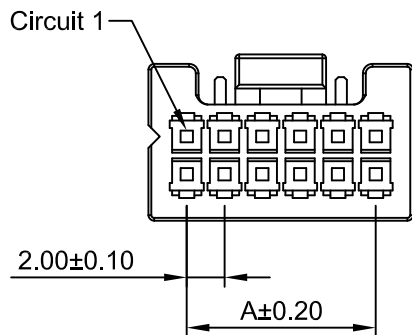

2x4P~2x7P Without Guide bulge
2x8P~2x20P With Guide bulge

SPECIFICATIONS:

Current Rating: 3A AC,DC
 Voltage Rating: 250V AC,DC
 Temperature Range: -40°C ~ +105°C
 Contact Resistance: 10mΩ Max.
 Insulation Resistance: 1000MΩ Min.
 Withstanding Voltage: 800V AC/minute
 Material: Nylon66,UL94V-0(Natural)

Ordering Information & Dimensions

Part NO.	Dimensions(mm)	
	A	B
A2006HU-2x4P	6.00	10.00
A2006HU-2x5P	8.00	12.00
A2006HU-2x6P	10.00	14.00
A2006HU-2x7P	12.00	16.00
A2006HU-2x8P	14.00	18.00
A2006HU-2x9P	16.00	20.00
A2006HU-2x10P	18.00	22.00
A2006HU-2x11P	20.00	24.00
A2006HU-2x12P	22.00	26.00
A2006HU-2x13P	24.00	28.00
A2006HU-2x14P	26.00	30.00
A2006HU-2x15P	28.00	32.00
A2006HU-2x16P	30.00	34.00
A2006HU-2x17P	32.00	36.00
A2006HU-2x18P	34.00	38.00
A2006HU-2x19P	36.00	40.00
A2006HU-2x20P	38.00	42.00

REV	DESCRIPTION	DATE
A1	MODIFY DRAWING	2021.06.16
A0	NEW RELEASE	2016.07.20

CJTconn CHANGJIANG CONNECTORS CO.,LTD.

Unit	Scale	Sheet	TITLE
mm	2.5:1	1 of 1	2.00mm PITCH HOUSING
DRWN	CHK'D	APPR	
Dengchun Yi	Diankui Wan	Jack Yin	
General Tolerances			THIRD ANGLE PROJECTION
x.xx±0.25 x.xxx±0.20 x.xxxx±0.15 ANGLES ±1°			DRAWING NO.
			A2006HU-2xXP
			REV A1