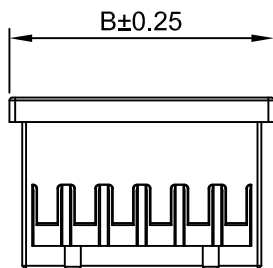

Ordering Information:

A2006HU-2xXP - ***
 1 2

1.Part NO.

2.Color

- | | |
|------------------|------------------|
| (Blank): Natural | BL: Blue |
| BK: Black | DO: Dark Orange |
| CB: Cobalt Blue | DH: Dark Gray |
| DP: Dark Purple | OR: Orange |
| IV: Ivory | MG: Moss green |
| DPK: Dark pink | LY: Lemon yellow |
| LE: Light blue | |
| TR: Tomato red | |

2x4P~2x7P Without Guide bulge
2x8P~2x20P With Guide bulge

SPECIFICATIONS:

Current Rating: 3A AC,DC
 Voltage Rating: 250V AC,DC
 Temperature Range: -40°C ~ +105°C
 Contact Resistance: 10mΩ Max.
 Insulation Resistance: 1000MΩ Min.
 Withstanding Voltage: 800V AC/minute
 Material: Nylon66,UL94V-0(Natural)

Ordering Information & Dimensions

Part NO.	Dimensions(mm)	
	A	B
A2006HU-2x4P	6.00	10.00
A2006HU-2x5P	8.00	12.00
A2006HU-2x6P	10.00	14.00
A2006HU-2x7P	12.00	16.00
A2006HU-2x8P	14.00	18.00
A2006HU-2x9P	16.00	20.00
A2006HU-2x10P	18.00	22.00
A2006HU-2x11P	20.00	24.00
A2006HU-2x12P	22.00	26.00
A2006HU-2x13P	24.00	28.00
A2006HU-2x14P	26.00	30.00
A2006HU-2x15P	28.00	32.00
A2006HU-2x16P	30.00	34.00
A2006HU-2x17P	32.00	36.00
A2006HU-2x18P	34.00	38.00
A2006HU-2x19P	36.00	40.00
A2006HU-2x20P	38.00	42.00