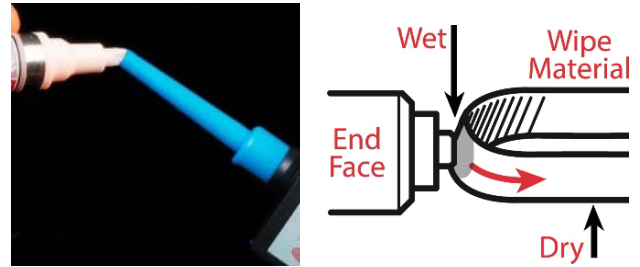

### PRODUCT DESCRIPTION

The CCT Clear Connection Tool is the easy to use cleaning tool for fast and reliable end face cleaning. End faces in bulkheads or on cable assemblies are both effortlessly cleaned the first time . . . every time.

## Combination Cleaning™ process with CCT Clear Connection Kit

Wet the CCT fabric tip with the MX pen, insert the CCT tip into the connector, and push in the tool 2-3 clicks advancing the fabric from wet-to-dry, perfectly cleaning the end-face.